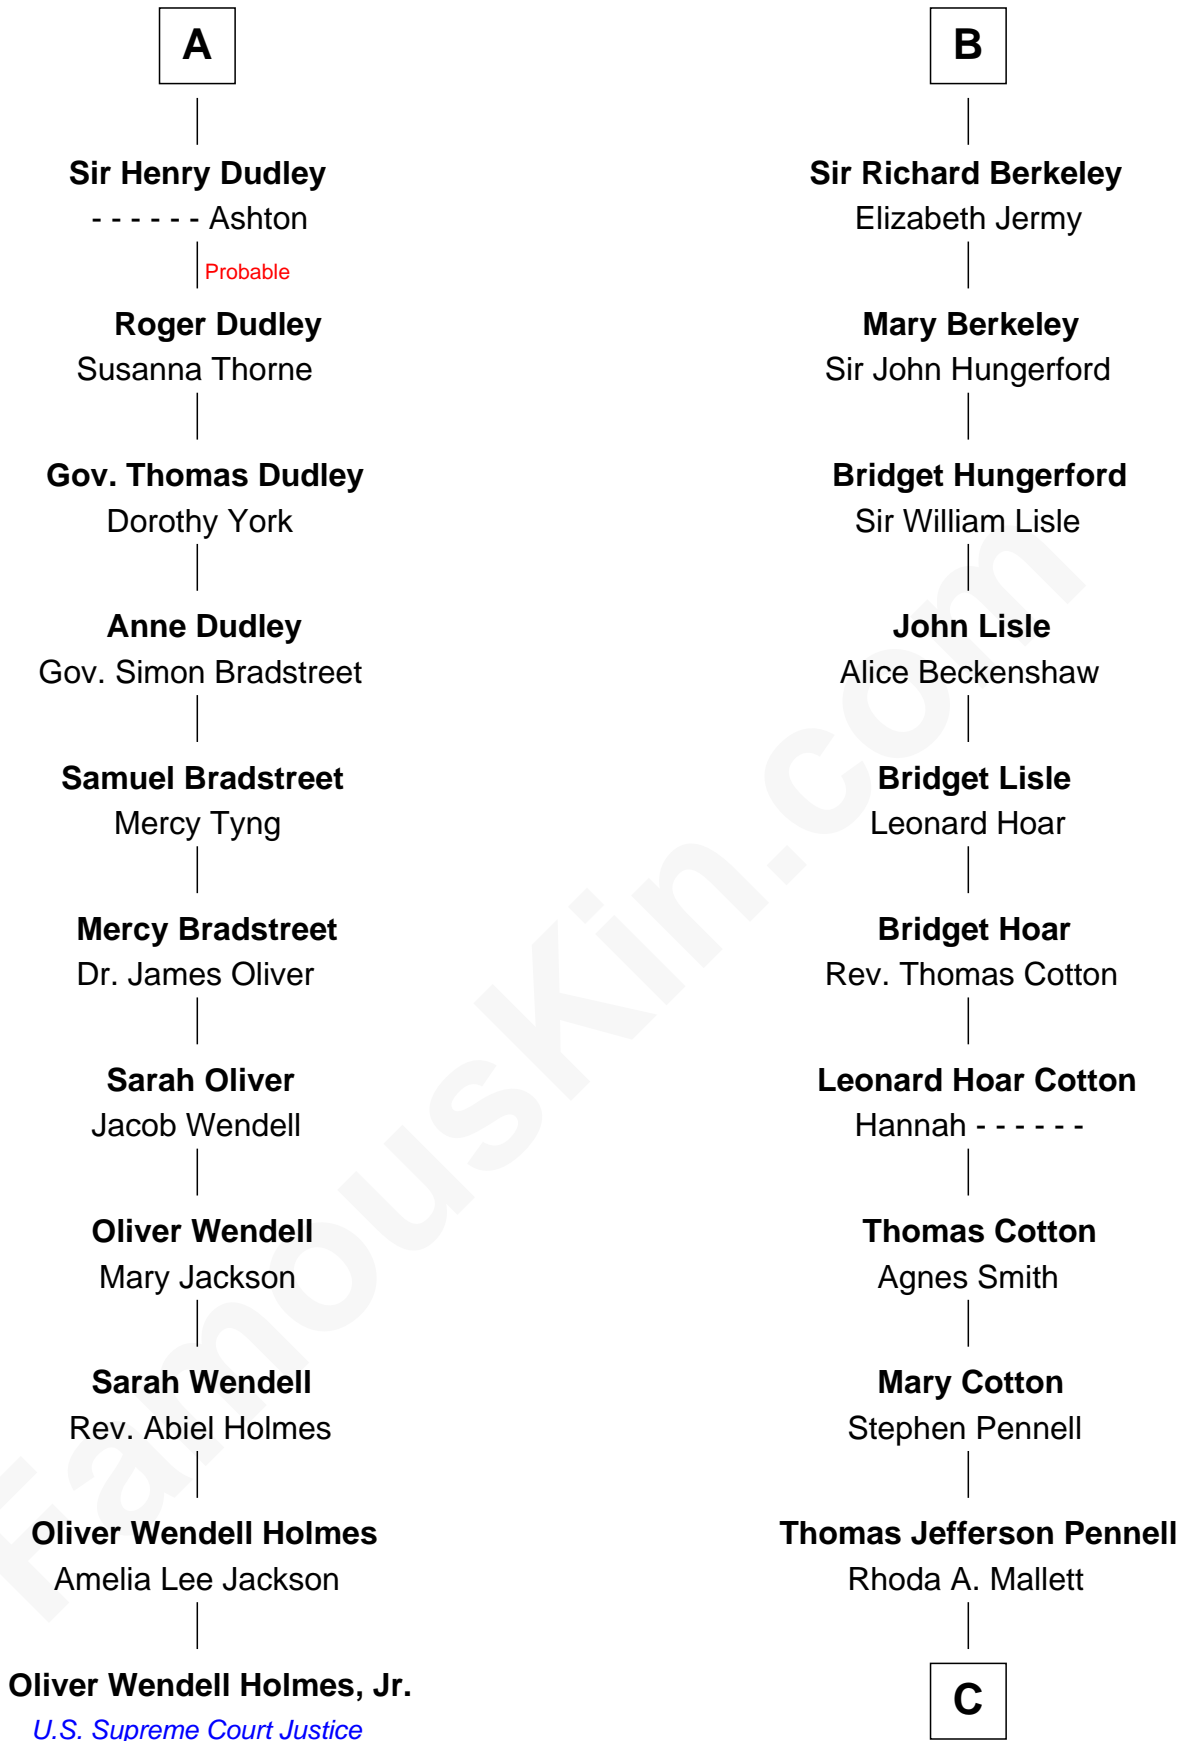

FamousKin.com
Relationship Chart of
Oliver Wendell Holmes, Jr.
U.S. Supreme Court Justice

17th cousin 4 times removed of

Warren Buffett
Chairman & CEO, Berkshire Hathaway

C

Deborah Collamore Pennell

John Watson

Susan Ann Watson

Ford Bela Barber

Stella Frances Barber

John Ammon Stahl

Leila Stahl

Howard Homan Buffett

Warren Buffett

Chairman & CEO, Berkshire Hathaway