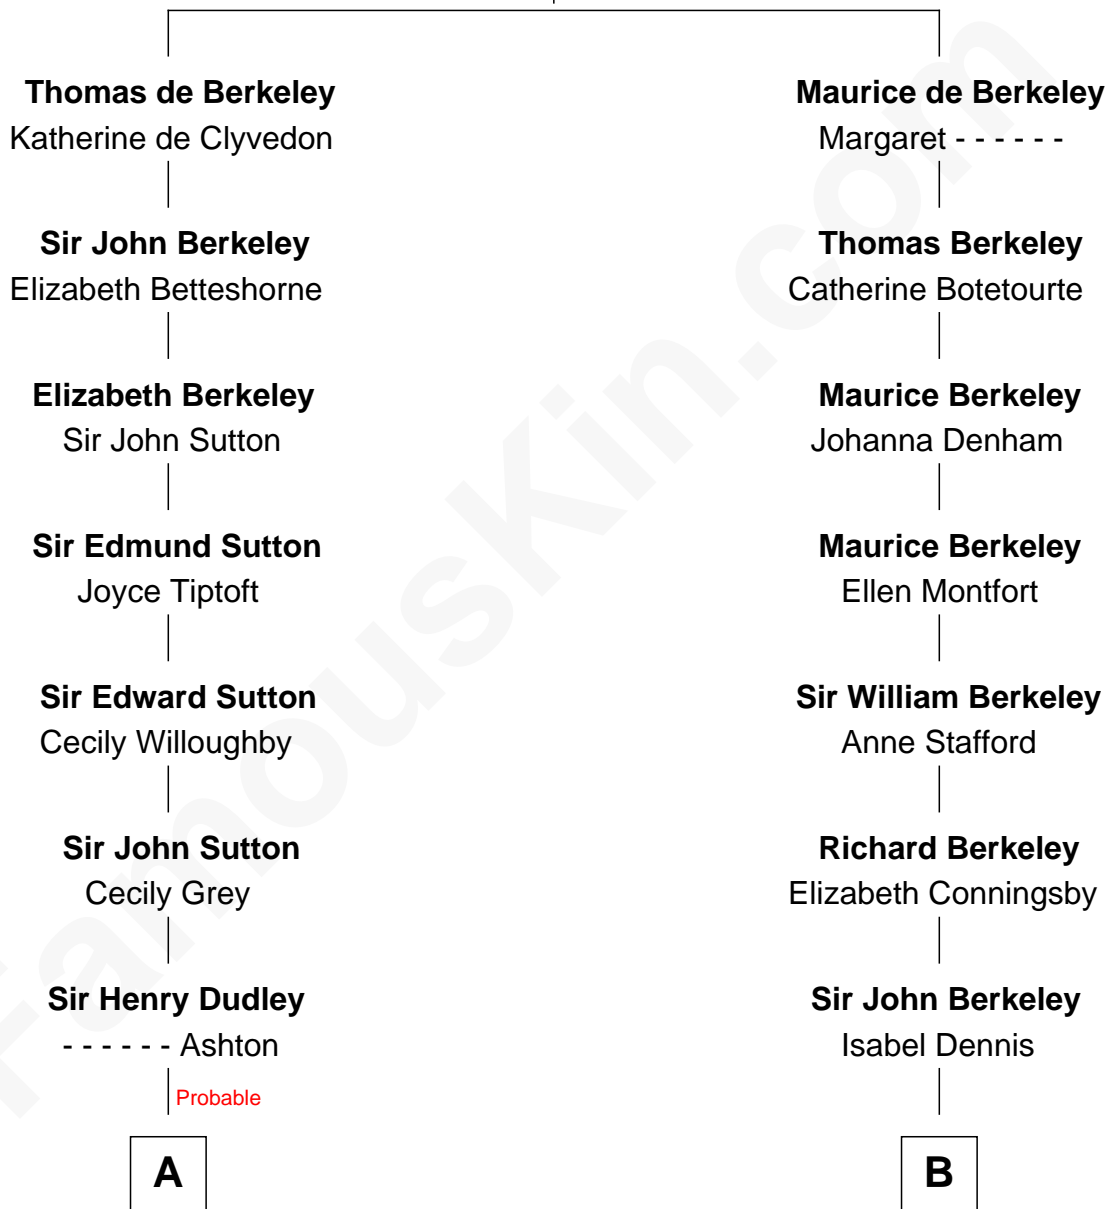

FamousKin.com
Relationship Chart of
Oliver Wendell Holmes, Jr.
U.S. Supreme Court Justice

16th cousin 5 times removed of

Warren Buffett
Chairman & CEO, Berkshire Hathaway

Sir Maurice de Berkeley
 Eve la Zouche

C

Deborah Collamore Pennell

John Watson

Susan Ann Watson

Ford Bela Barber

Stella Frances Barber

John Ammon Stahl

Leila Stahl