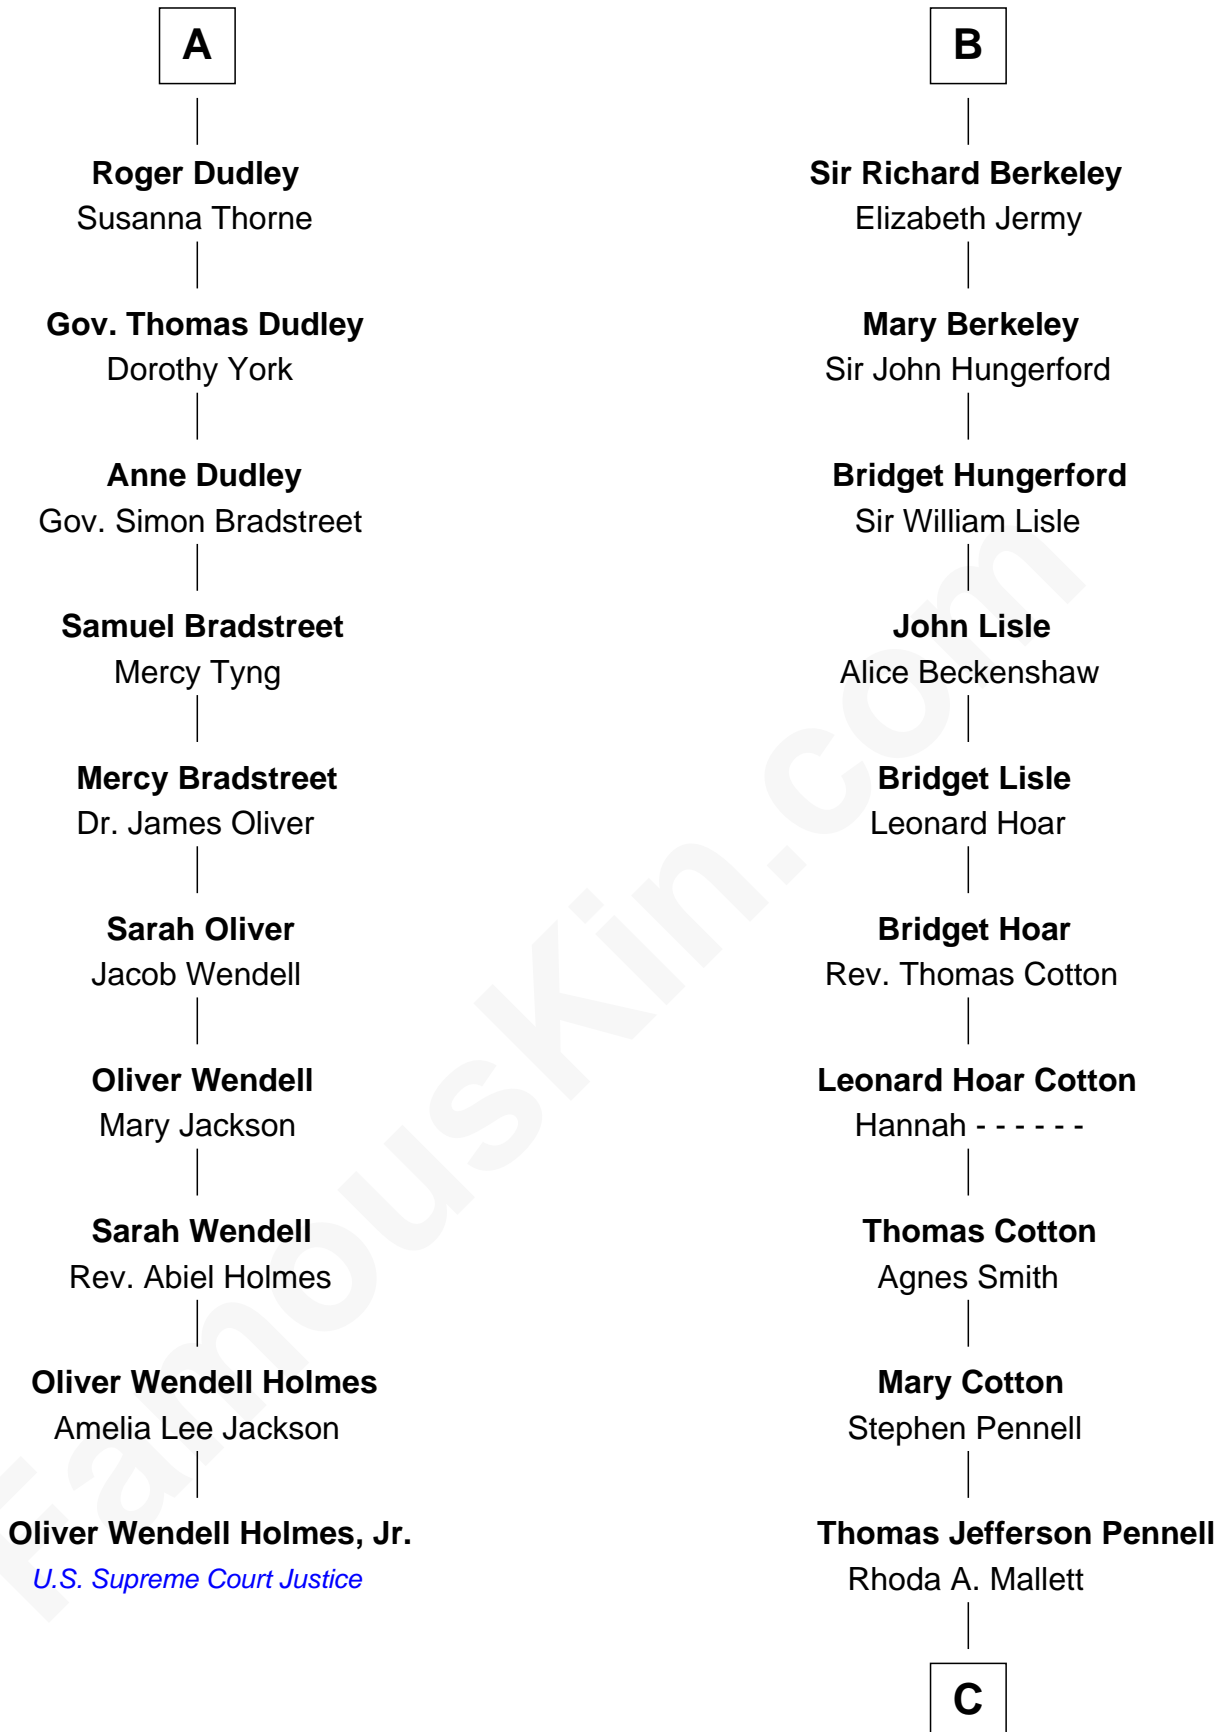

FamousKin.com
Relationship Chart of
Oliver Wendell Holmes, Jr.
U.S. Supreme Court Justice

16th cousin 5 times removed of

Warren Buffett
Chairman & CEO, Berkshire Hathaway

Sir Maurice de Berkeley
 Eve la Zouche

C

Deborah Collamore Pennell

John Watson

Susan Ann Watson

Ford Bela Barber

Stella Frances Barber

John Ammon Stahl

Leila Stahl