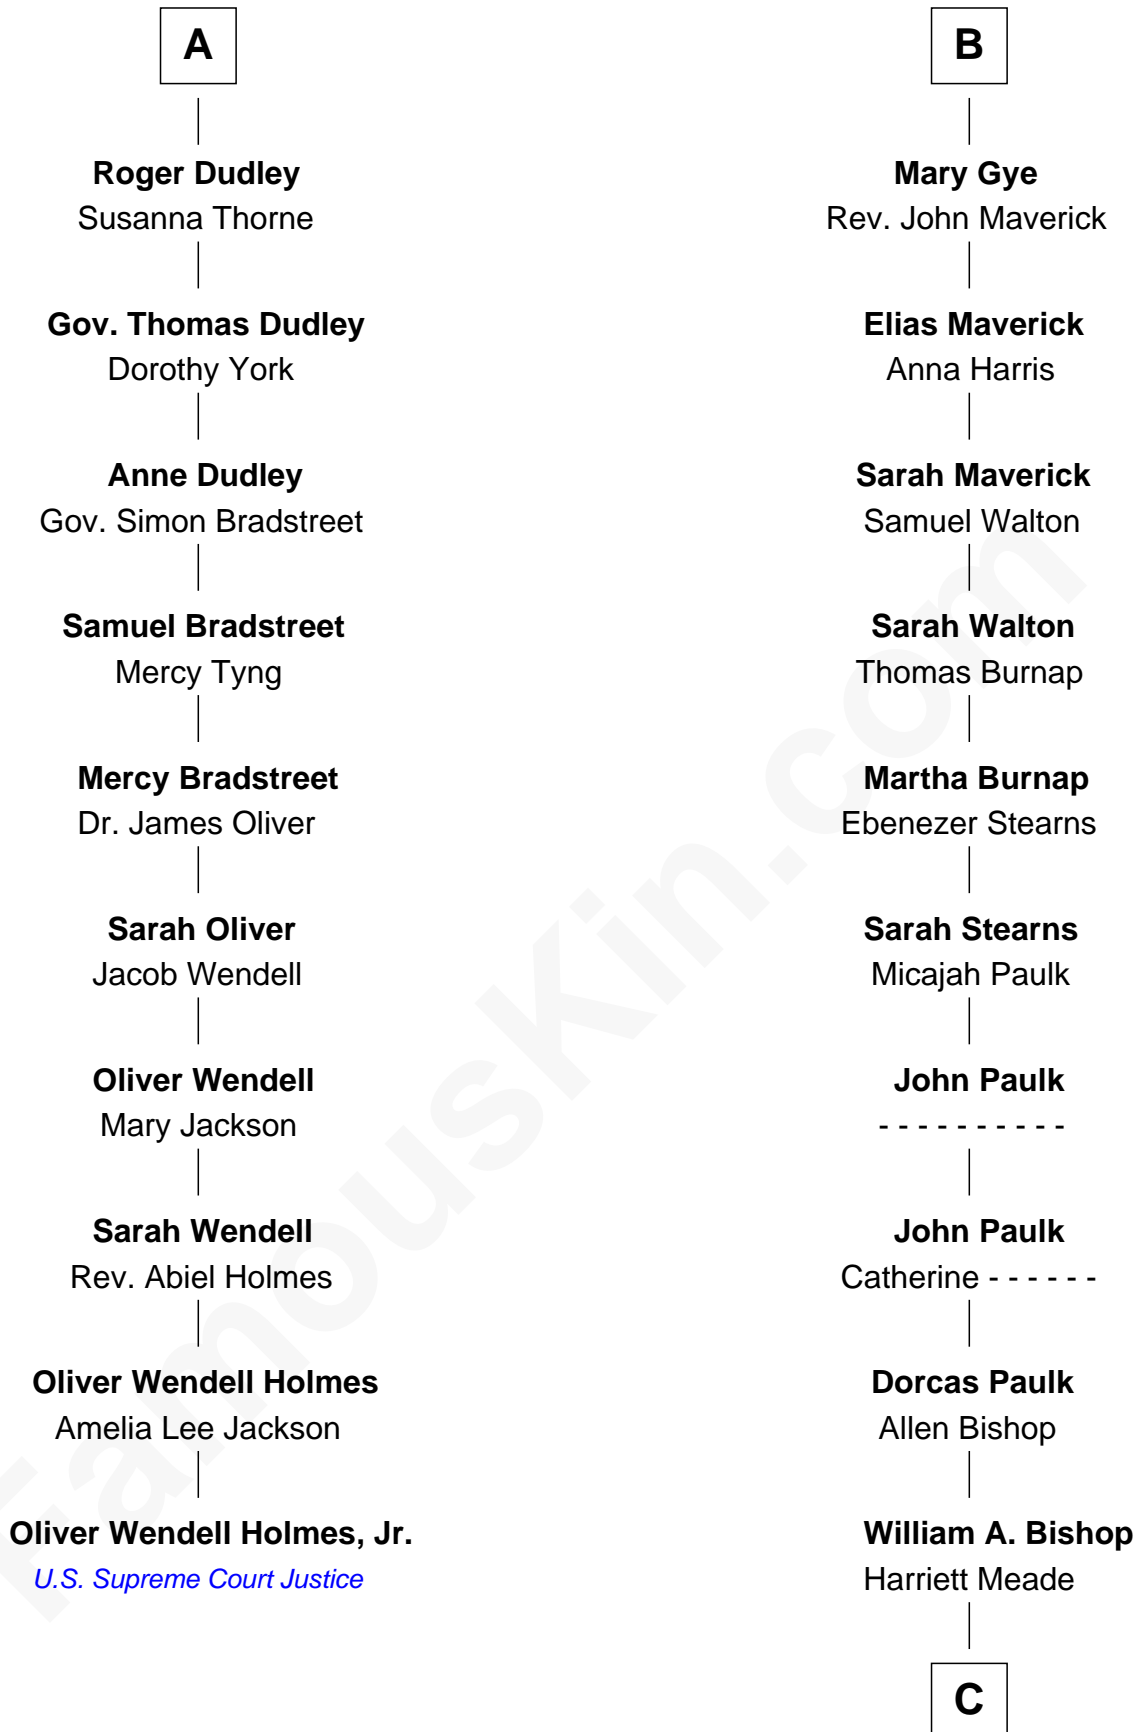

FamousKin.com
Relationship Chart of
Oliver Wendell Holmes, Jr.
U.S. Supreme Court Justice

16th cousin 4 times removed of
Michael Strahan
NFL Player and TV Personality

C

Creola Mead

Jado D. Traylor

James Curtis Traylor

Caroline McCarter

Louise Traylor

Gene Willie Strahan

Michael Strahan

NFL Player and TV Personality

FamousKin.com