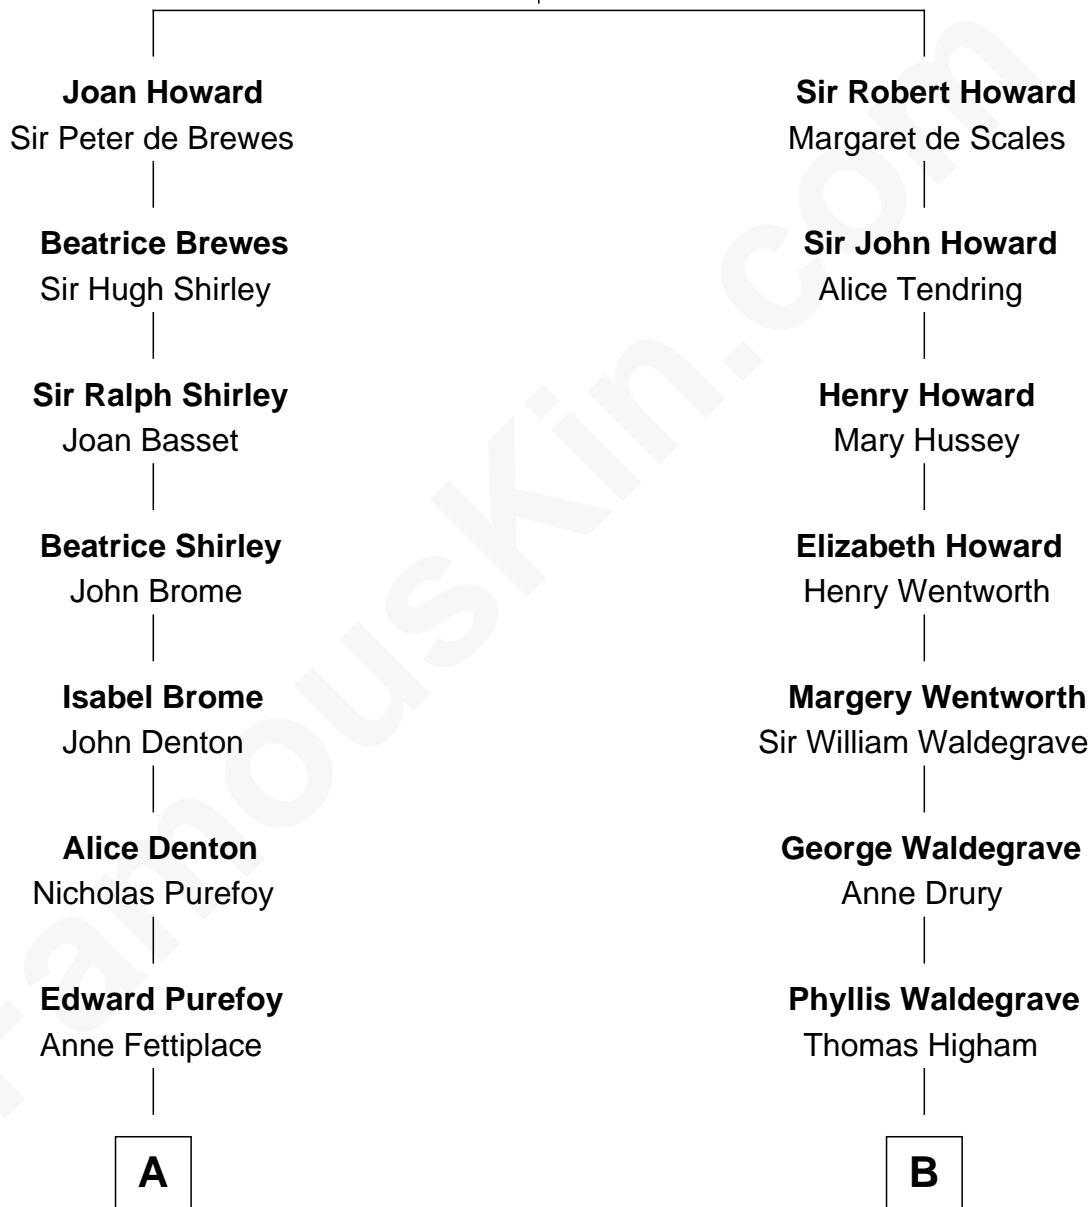

FamousKin.com
Relationship Chart of
Oliver Wendell Holmes, Jr.
U.S. Supreme Court Justice

17th cousin 1 time removed of

Walt Disney

Co-Founder of The Walt Disney Company

Sir John Howard

Alice de Bois

C

—
Flora Call

Elias Charles Disney

—
Walt Disney

Co-Founder of The Walt Disney Co.

FamousKin.com