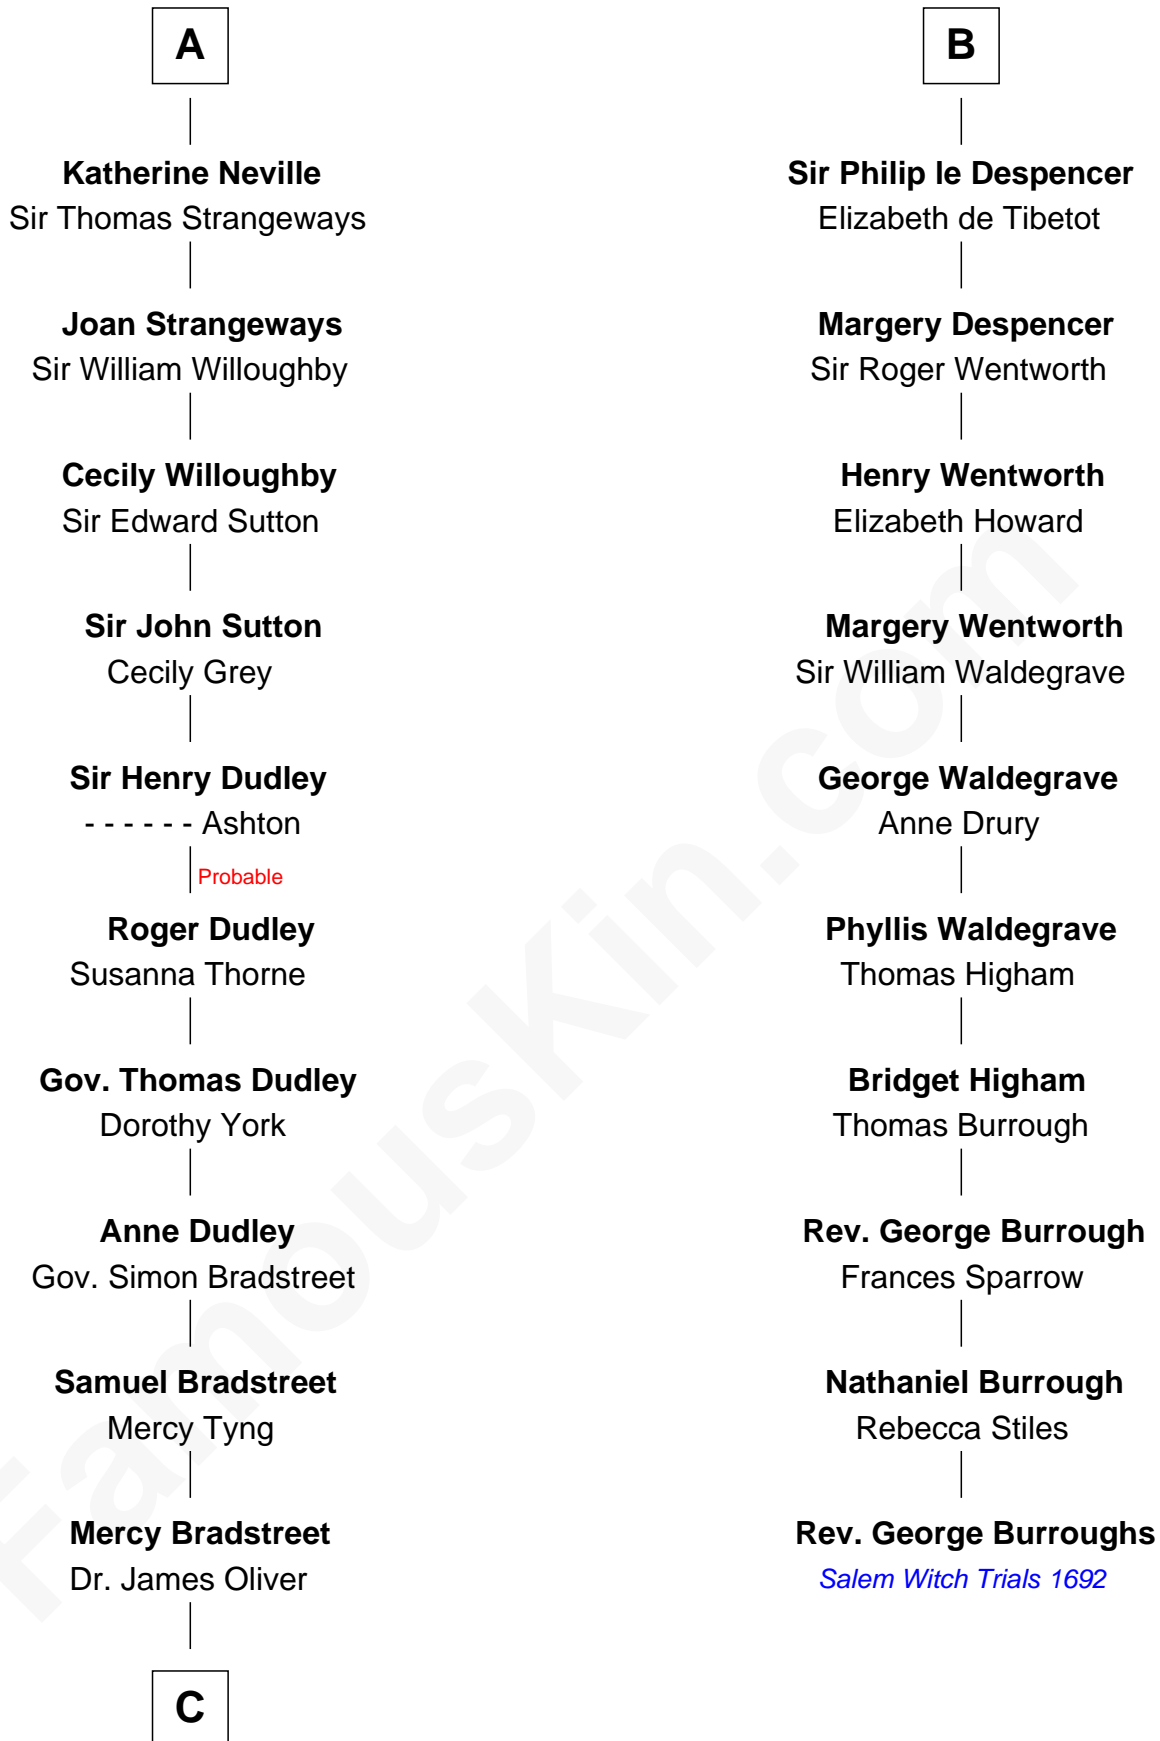

**FamousKin.com**  
**Relationship Chart of**  
**Oliver Wendell Holmes, Jr.**  
*U.S. Supreme Court Justice*

**16th cousin 5 times removed of**  
**Rev. George Burroughs**  
*Executed for Witchcraft, Salem 1692*

**C**

—  
**Sarah Oliver**  
Jacob Wendell

—  
**Oliver Wendell**  
Mary Jackson

—  
**Sarah Wendell**  
Rev. Abiel Holmes

—  
**Oliver Wendell Holmes**  
Amelia Lee Jackson

—  
**Oliver Wendell Holmes, Jr.**  
*U.S. Supreme Court Justice*