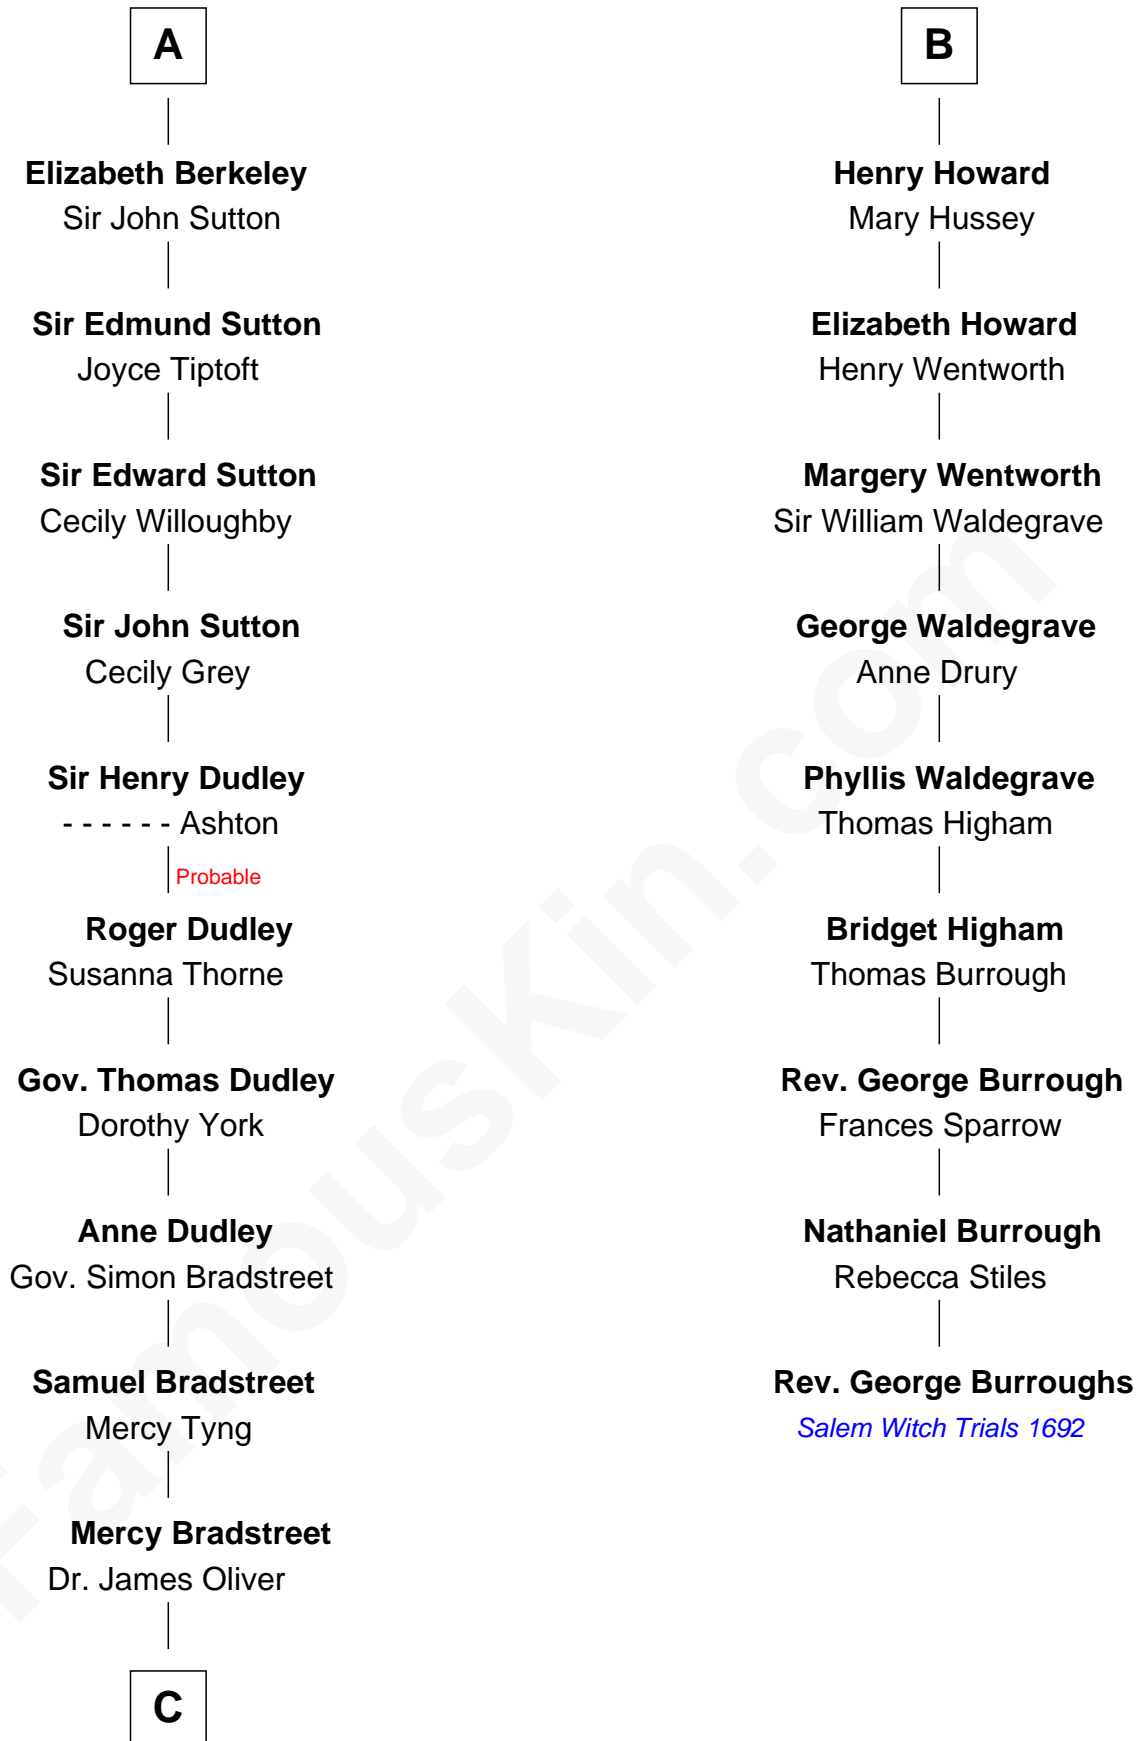

FamousKin.com
Relationship Chart of
Oliver Wendell Holmes, Jr.
U.S. Supreme Court Justice

15th cousin 6 times removed of
Rev. George Burroughs
Executed for Witchcraft, Salem 1692

C

—
Sarah Oliver
Jacob Wendell

—
Oliver Wendell
Mary Jackson

—
Sarah Wendell
Rev. Abiel Holmes

—
Oliver Wendell Holmes
Amelia Lee Jackson

—
Oliver Wendell Holmes, Jr.
U.S. Supreme Court Justice

FamousKin.com