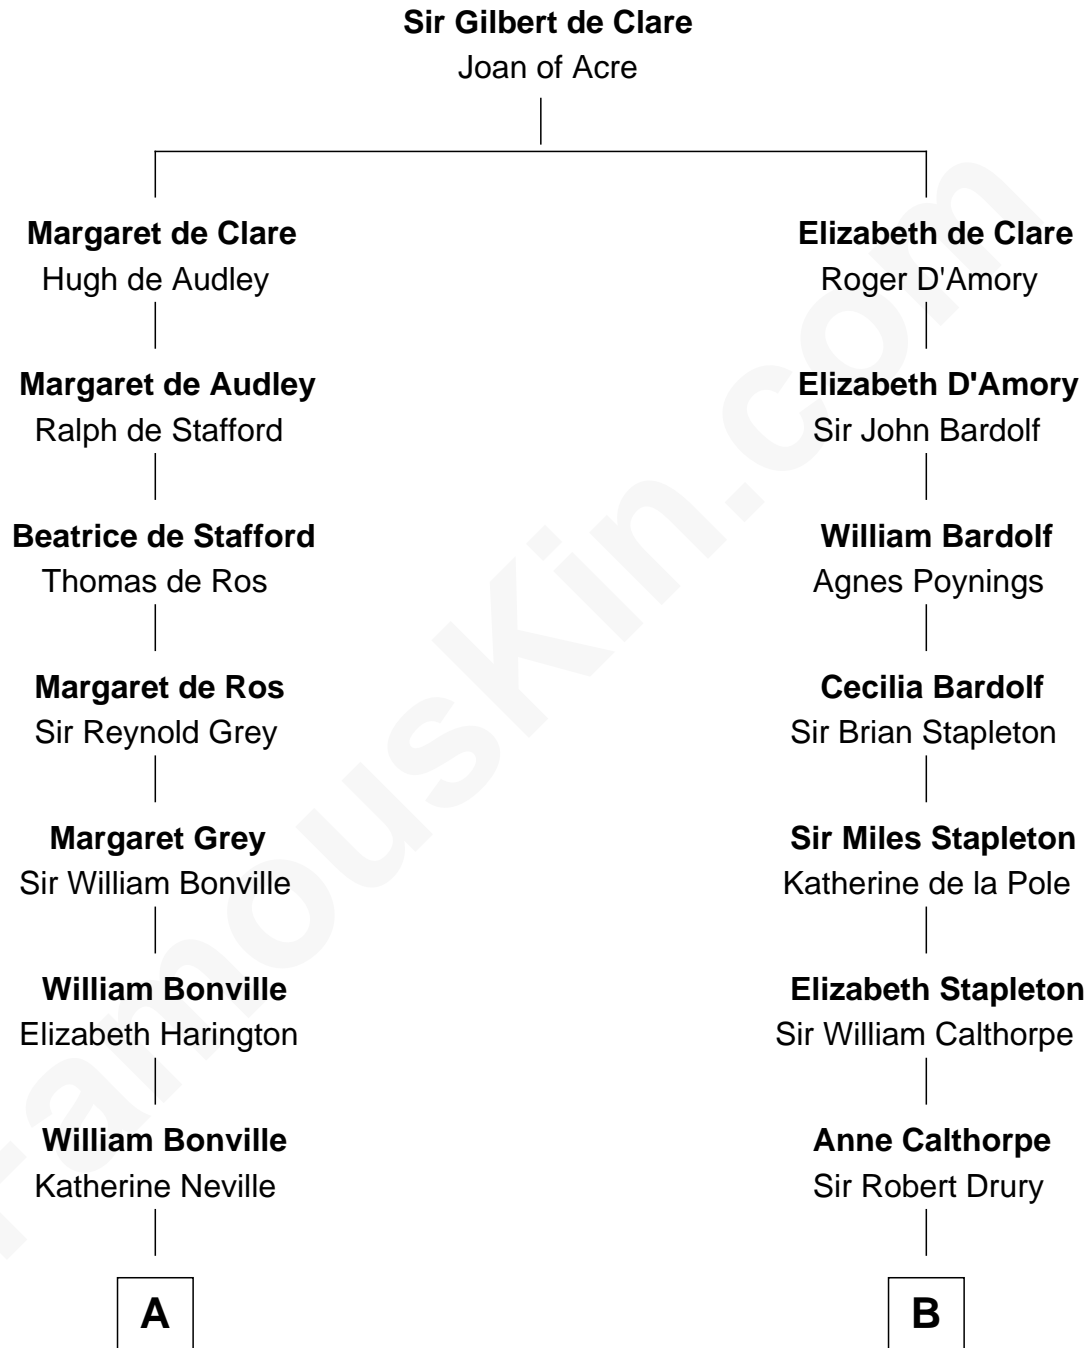

FamousKin.com
Relationship Chart of
Oliver Wendell Holmes, Jr.
U.S. Supreme Court Justice

12th cousin 7 times removed of

Rev. George Burroughs
Executed for Witchcraft, Salem 1692

C

—
Sarah Wendell
Rev. Abiel Holmes

—
Oliver Wendell Holmes
Amelia Lee Jackson

—
Oliver Wendell Holmes, Jr.
U.S. Supreme Court Justice

FamousKin.com