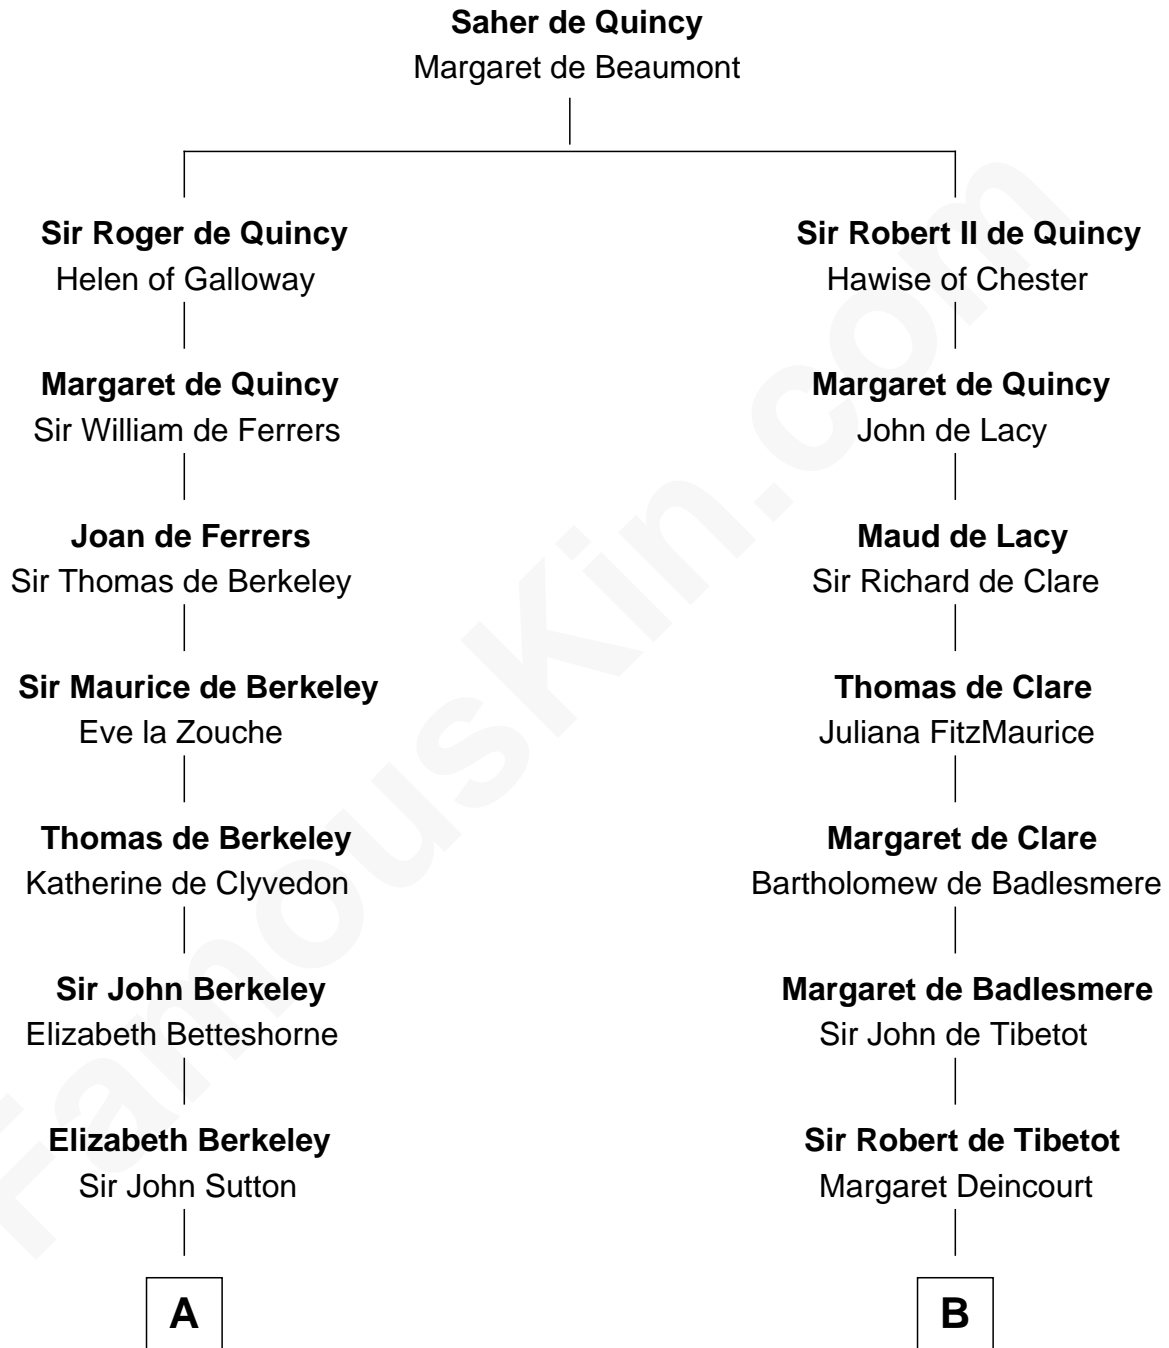

FamousKin.com
Relationship Chart of
Oliver Wendell Holmes, Jr.
U.S. Supreme Court Justice

16th cousin 4 times removed of
Rev. George Burroughs
Executed for Witchcraft, Salem 1692

C

—
Oliver Wendell

Mary Jackson

—
Sarah Wendell

Rev. Abiel Holmes

—
Oliver Wendell Holmes

Amelia Lee Jackson

—
Oliver Wendell Holmes, Jr.

U.S. Supreme Court Justice

FamousKin.com