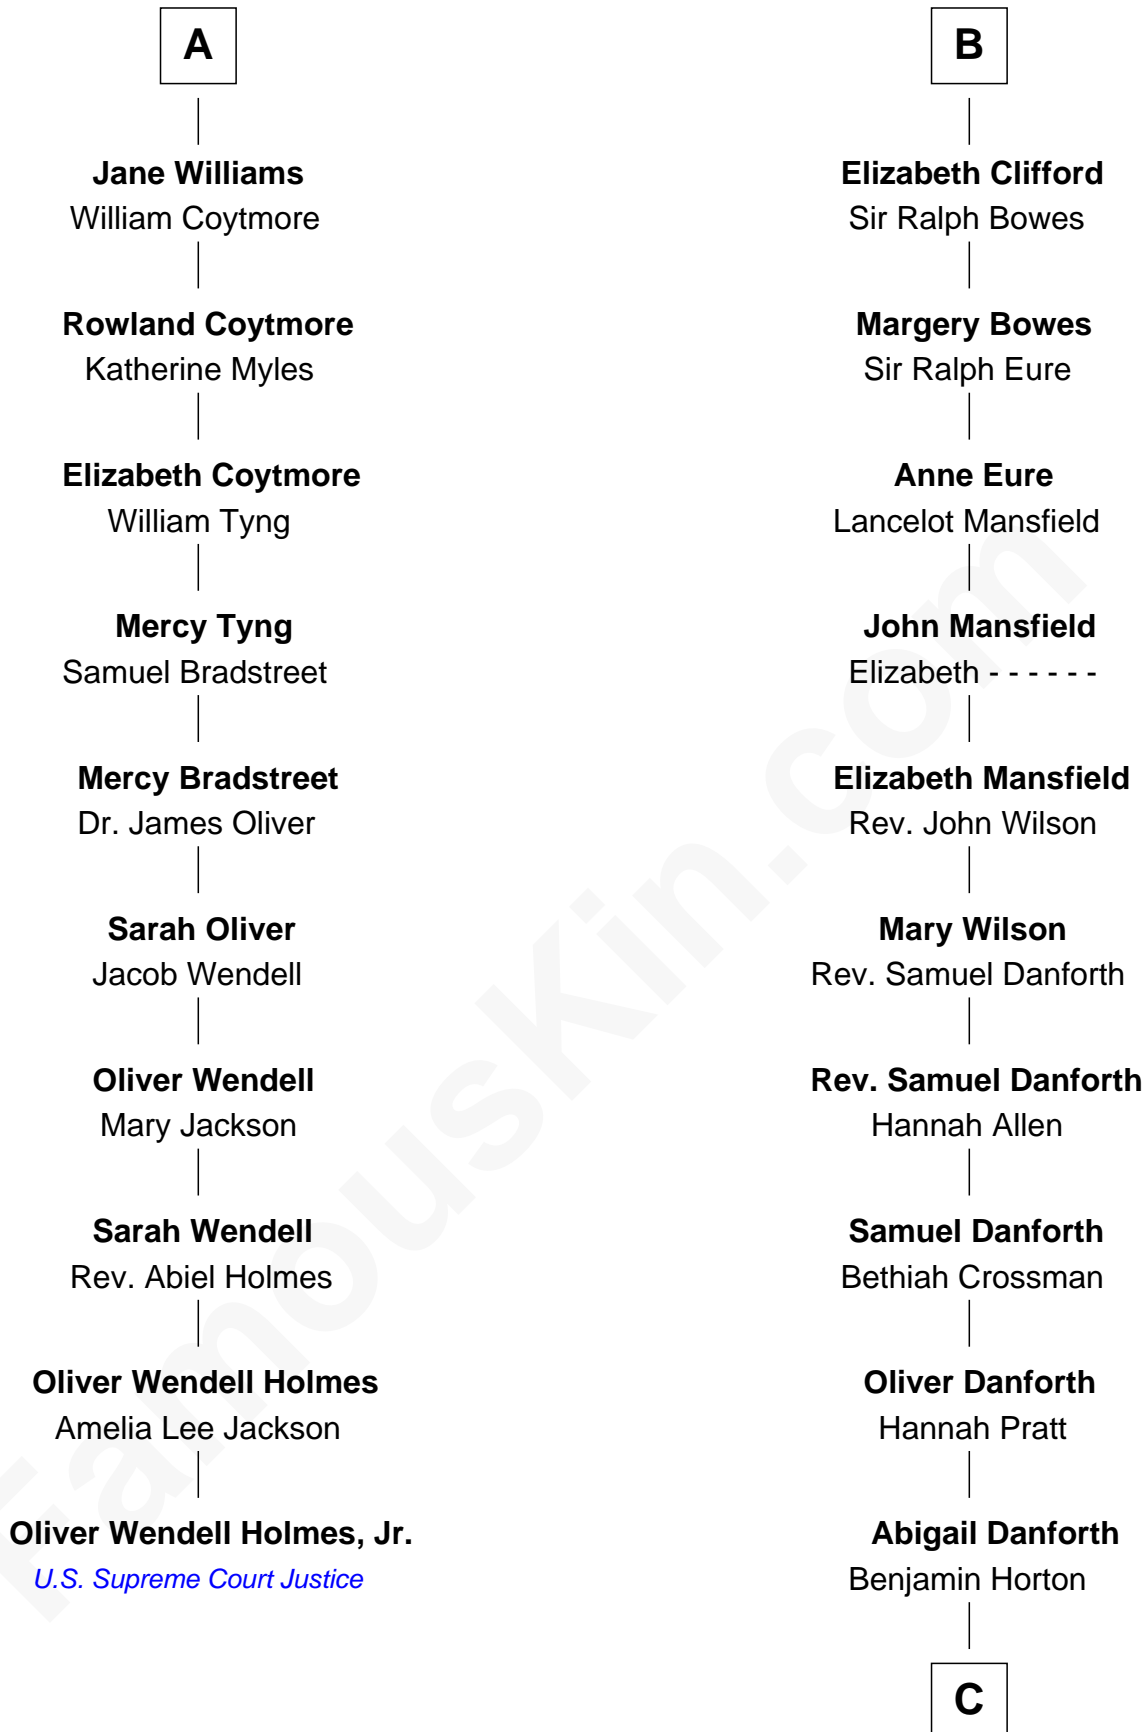

FamousKin.com
Relationship Chart of
Oliver Wendell Holmes, Jr.
U.S. Supreme Court Justice

16th cousin 4 times removed of

E. C. Segar
Cartoonist (Popeye creator)

C

Abigail Danforth Horton

Eleazer Walker

Mary Jane Walker

Thomas Segar

Amzi Andrews Segar

Erma Irene Crisler

E. C. Segar

Cartoonist