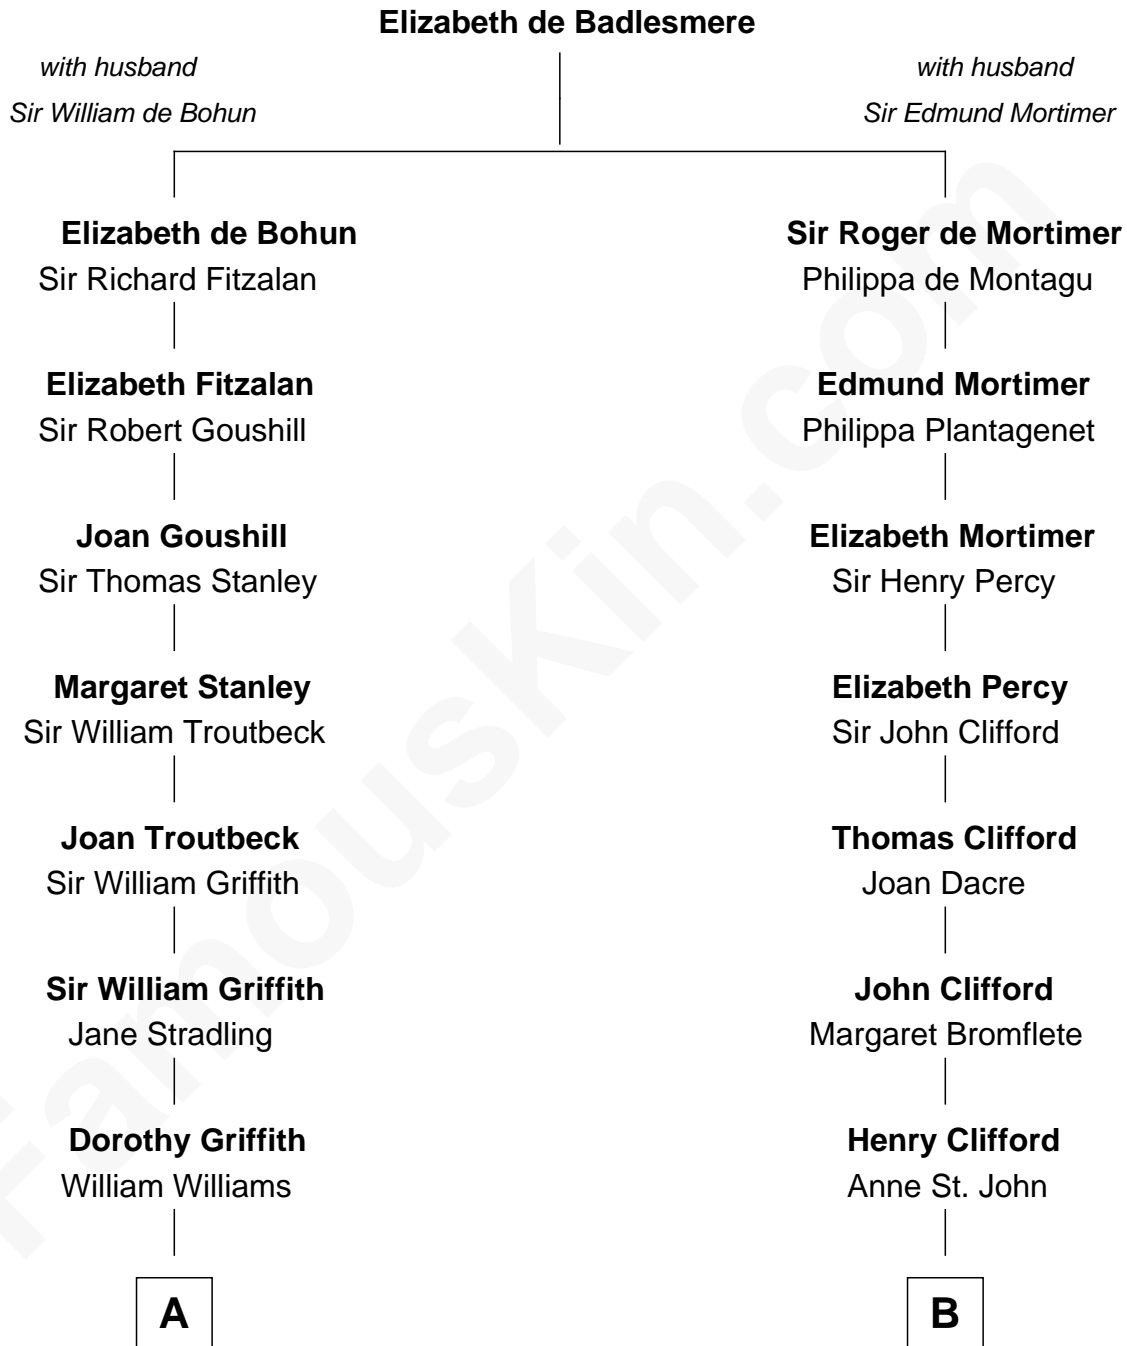

FamousKin.com
Relationship Chart of
Oliver Wendell Holmes, Jr.
U.S. Supreme Court Justice

16th cousin 4 times removed of

E. C. Segar
Cartoonist (Popeye creator)

C

Abigail Danforth Horton

Eleazer Walker

Mary Jane Walker