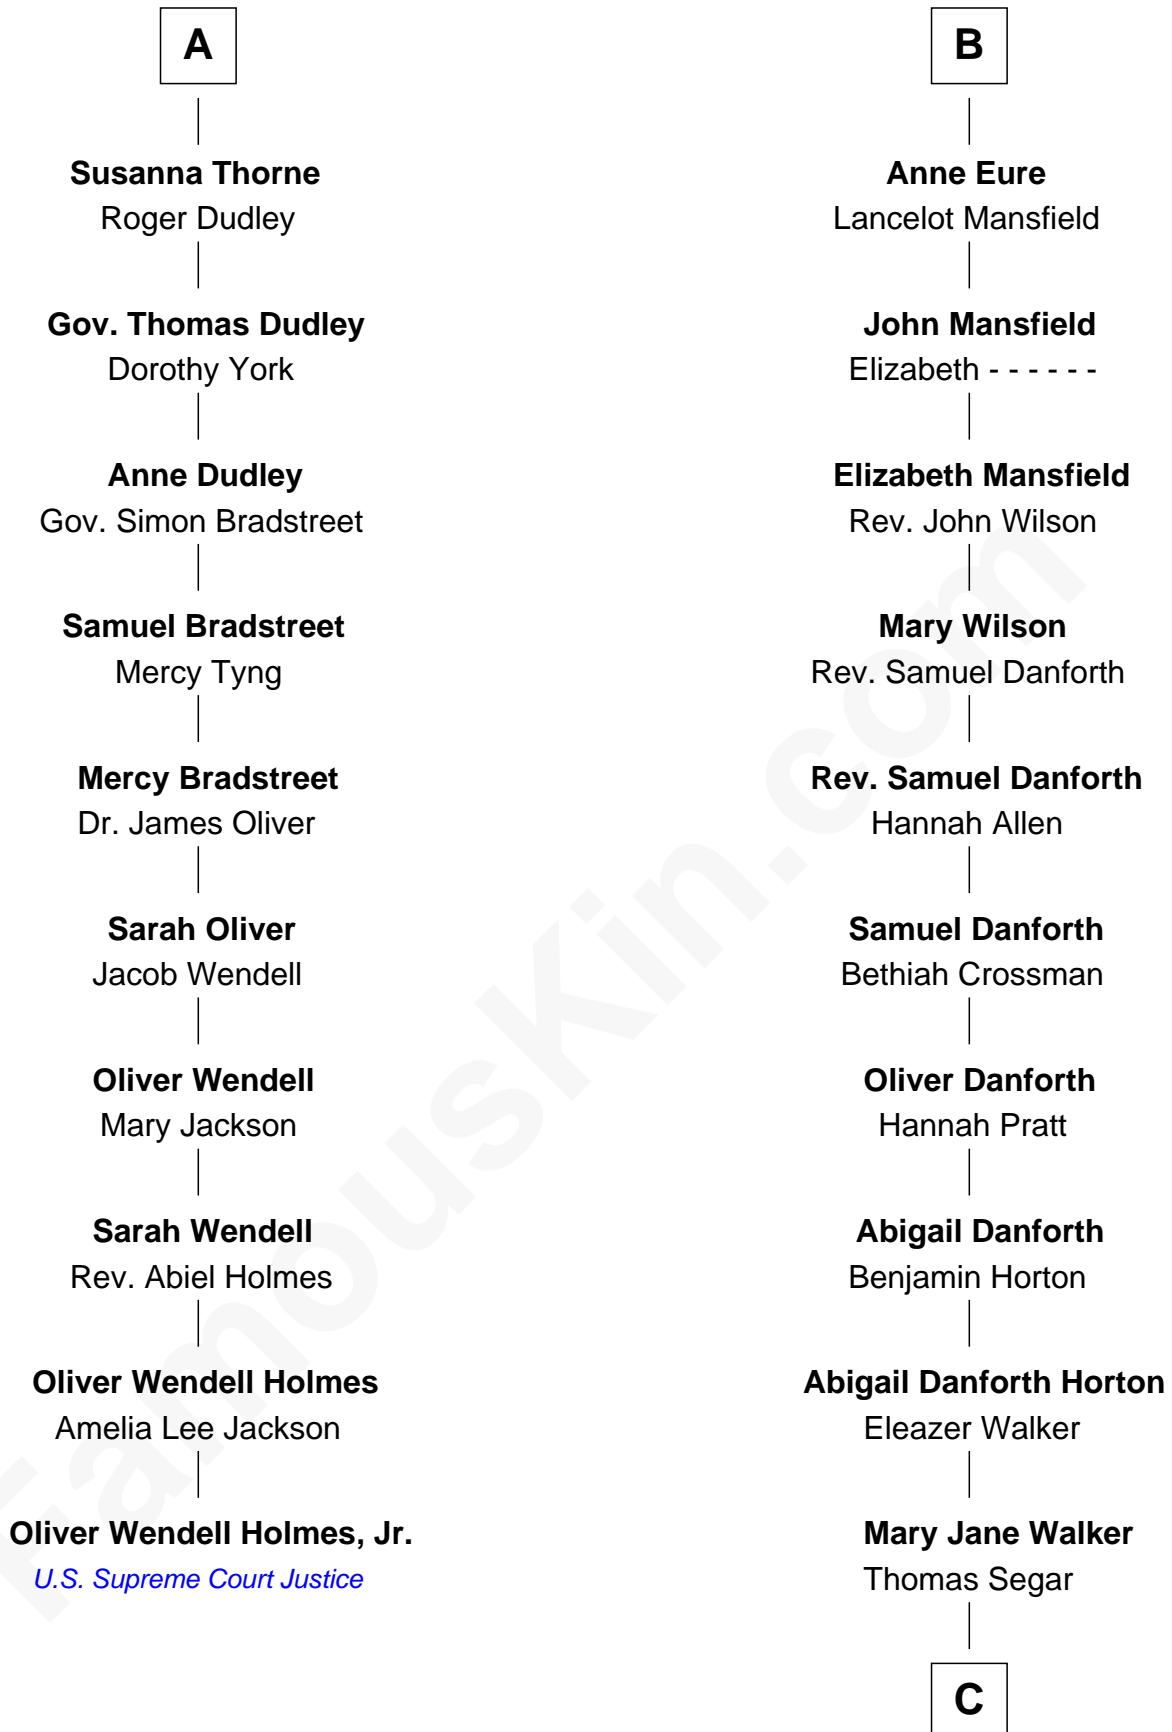

**FamousKin.com**  
**Relationship Chart of**  
**Oliver Wendell Holmes, Jr.**  
*U.S. Supreme Court Justice*

**16th cousin 2 times removed of**

**E. C. Segar**  
*Cartoonist (Popeye creator)*

**C**

Amzi Andrews Segar

Erma Irene Crisler

**E. C. Segar**

*Cartoonist*

FamousKin.com

E. C. Segar photo by [U. S. War Stamp Council](#)