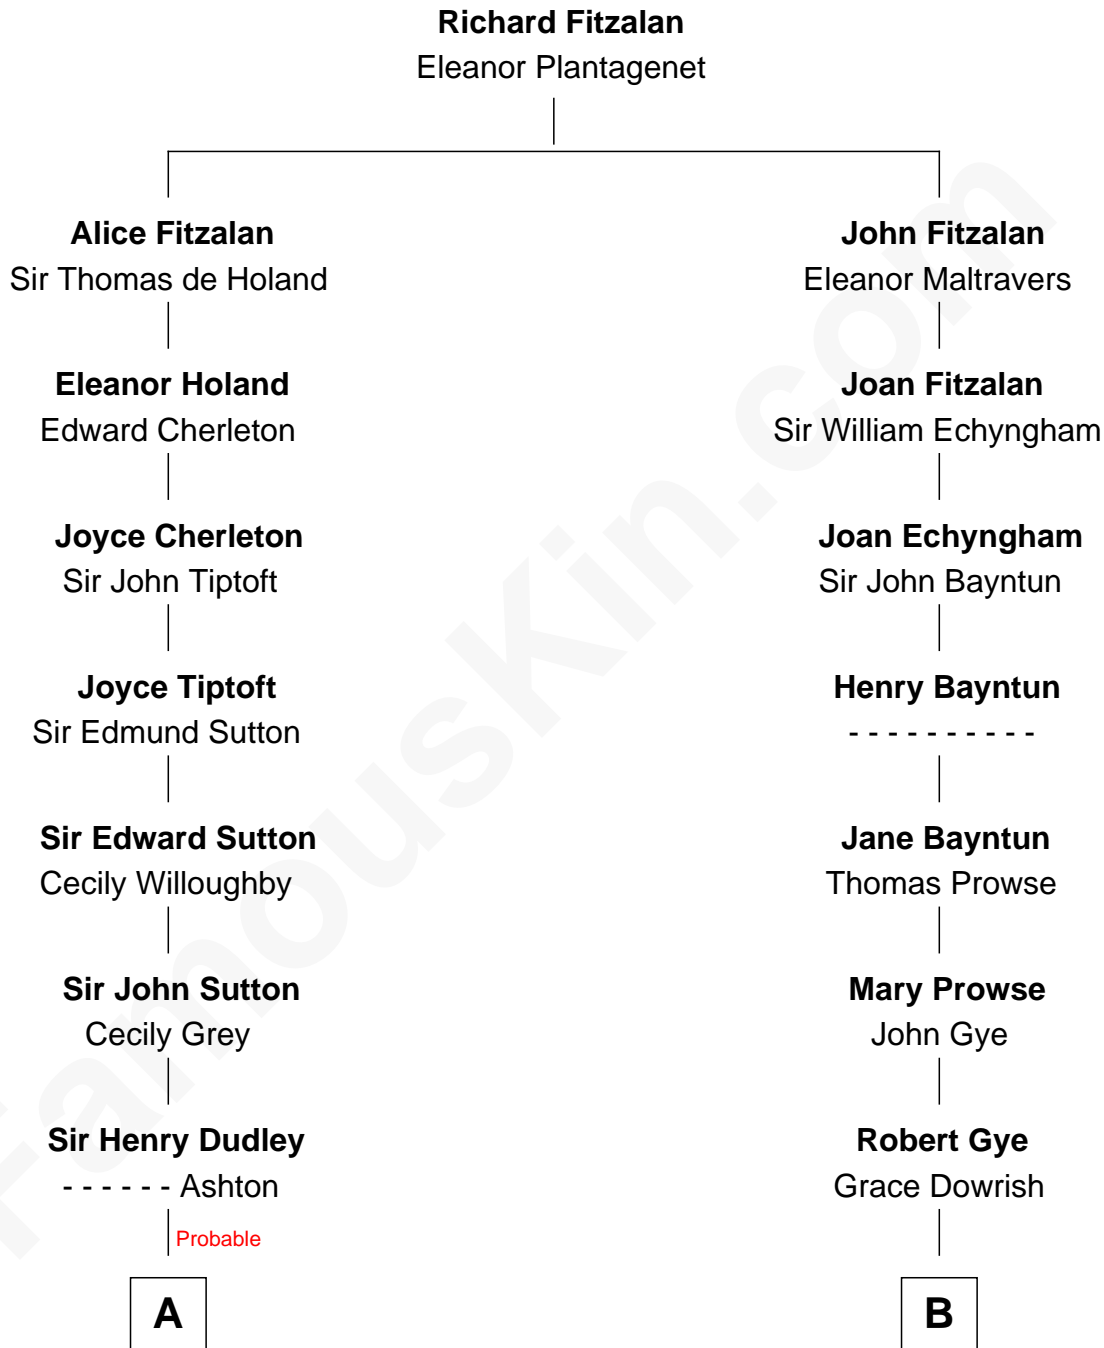

FamousKin.com
Relationship Chart of
Oliver Wendell Holmes, Jr.
U.S. Supreme Court Justice

16th cousin 2 times removed of

A. Bartlett Giamatti
Major League Baseball Commissioner

C

Mary Claybaugh Walton
Valentine John Giamatti

A. Bartlett Giamatti
Major League Baseball Commissioner

FamousKin.com