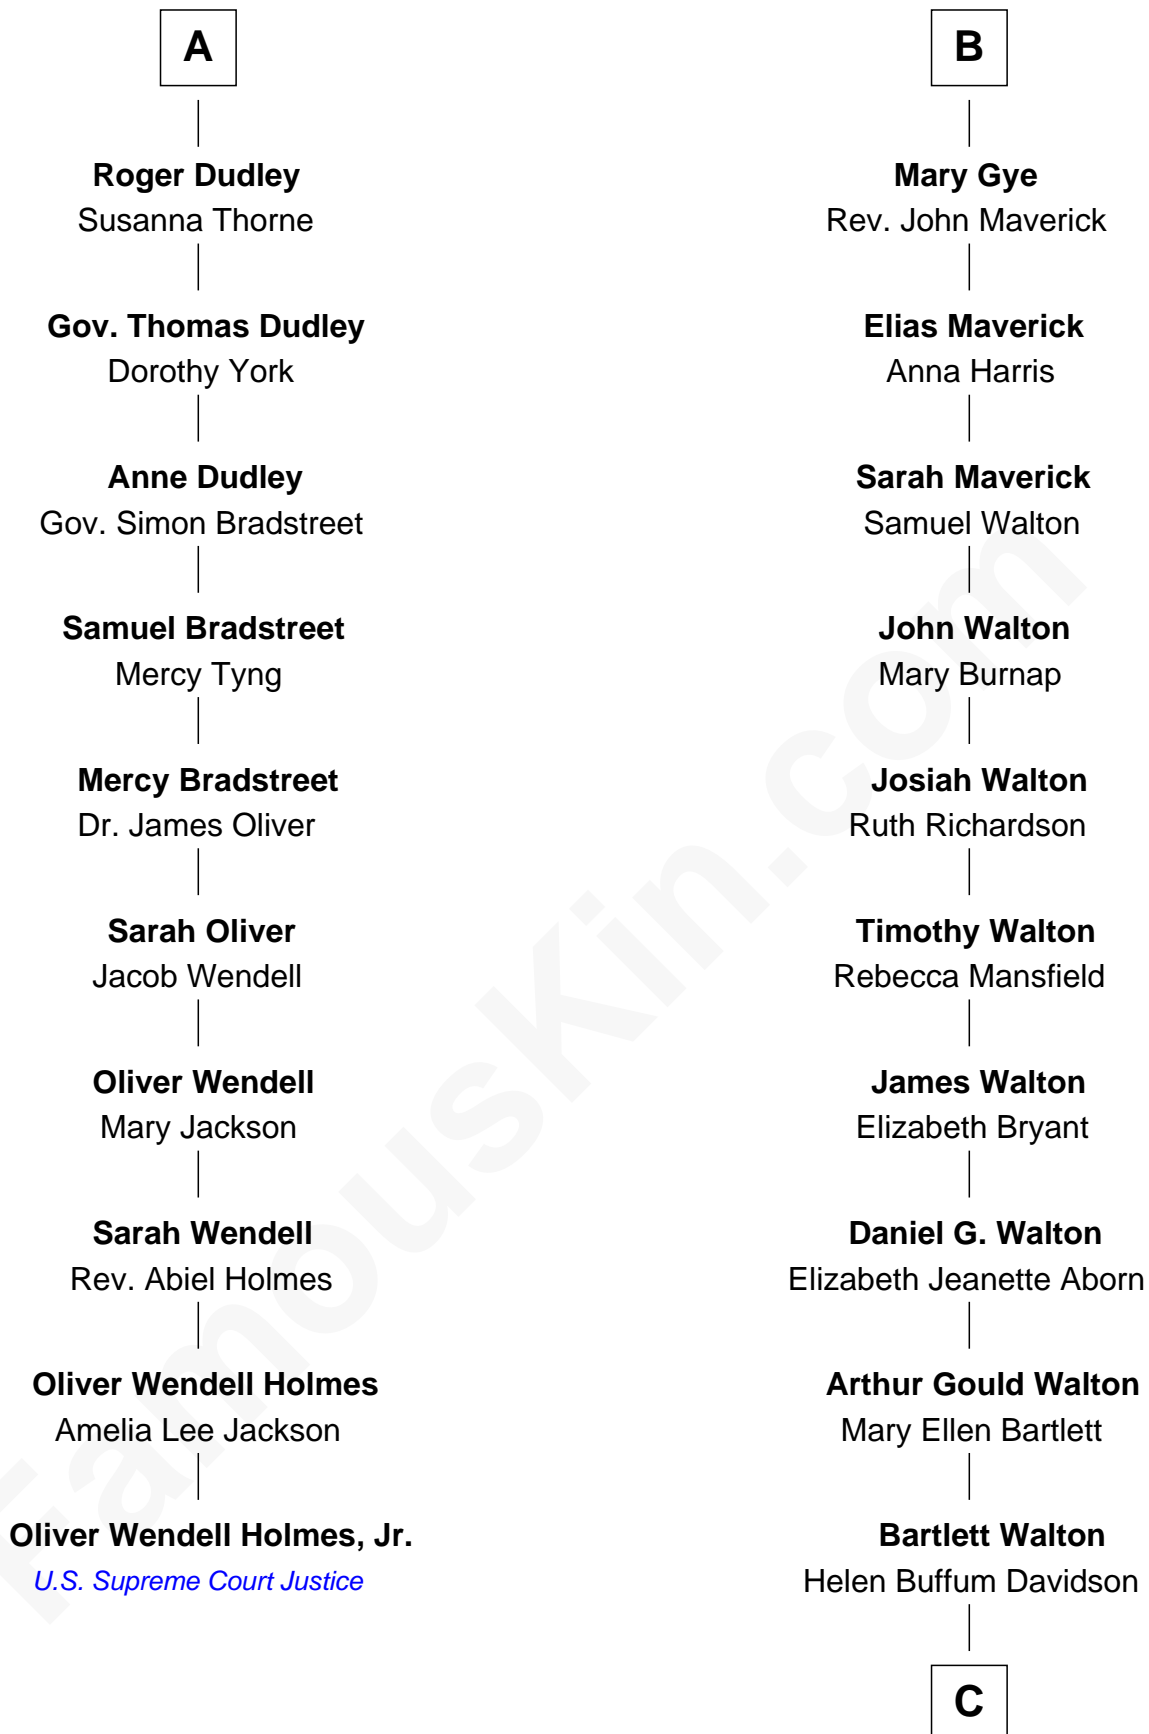

FamousKin.com
Relationship Chart of
Oliver Wendell Holmes, Jr.
U.S. Supreme Court Justice

16th cousin 2 times removed of

A. Bartlett Giamatti
Major League Baseball Commissioner

C

Mary Claybaugh Walton
Valentine John Giamatti

A. Bartlett Giamatti
Major League Baseball Commissioner

FamousKin.com