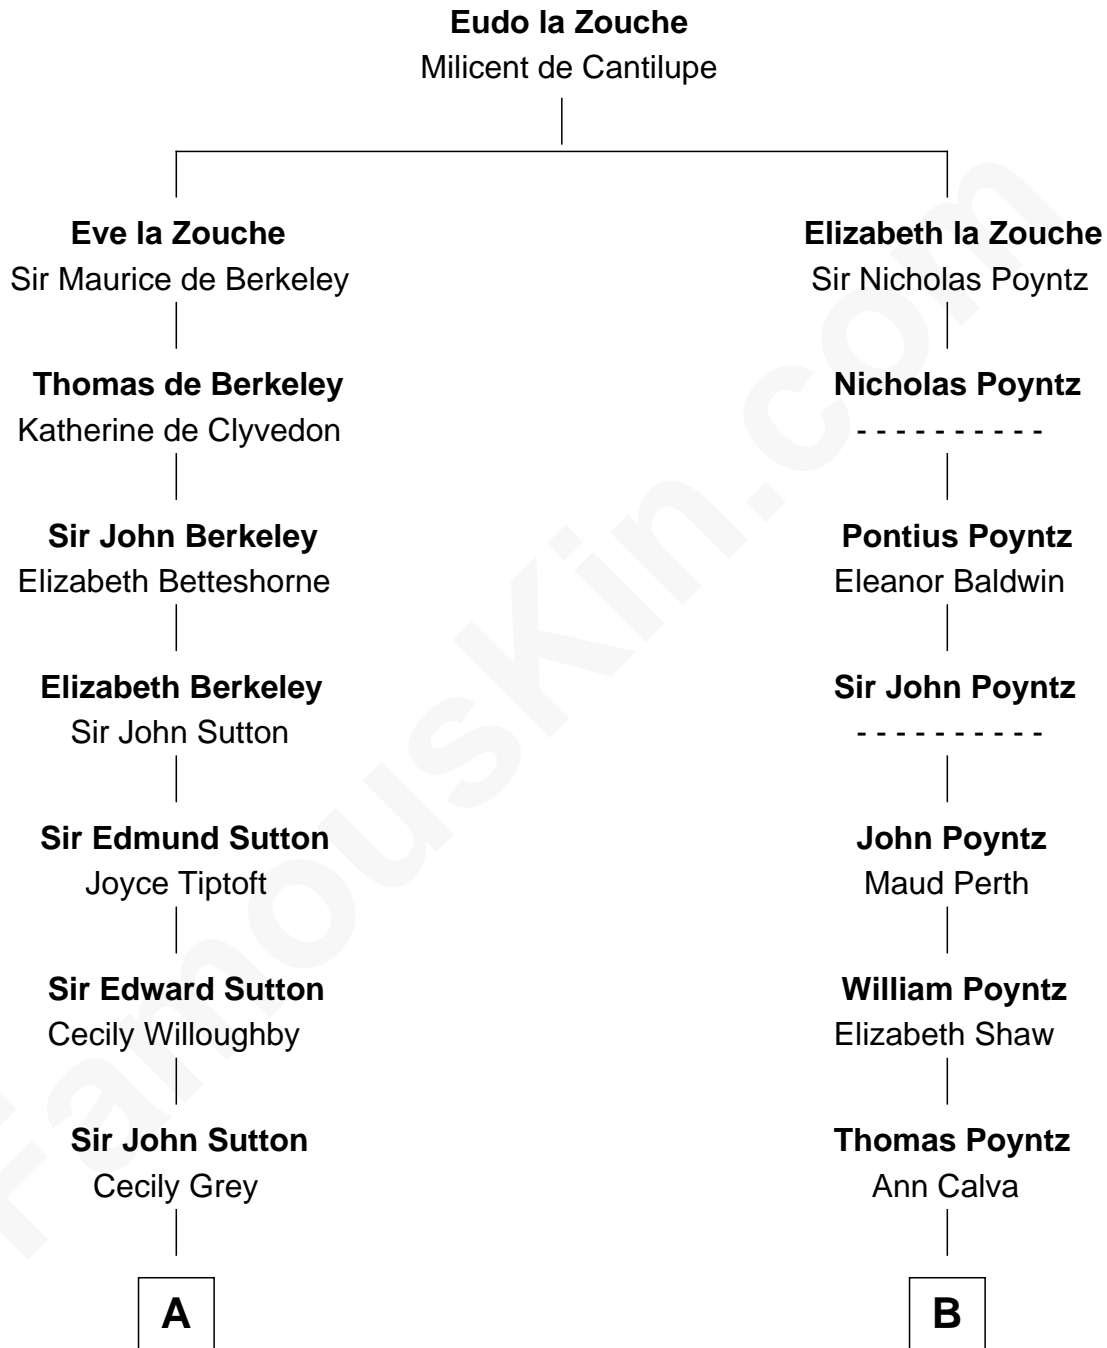

FamousKin.com
Relationship Chart of
Oliver Wendell Holmes, Jr.
U.S. Supreme Court Justice

17th cousin 3 times removed of

Truman Capote
Author of In Cold Blood

C

—
John Brewer Knox
Lula Margaret Dinkins

—
Mabel Knox
Archulus Persons

—
Archulus Persons
Lillie May Faulk

—
Truman Capote
Author of [In Cold Blood](#)

FamousKin.com