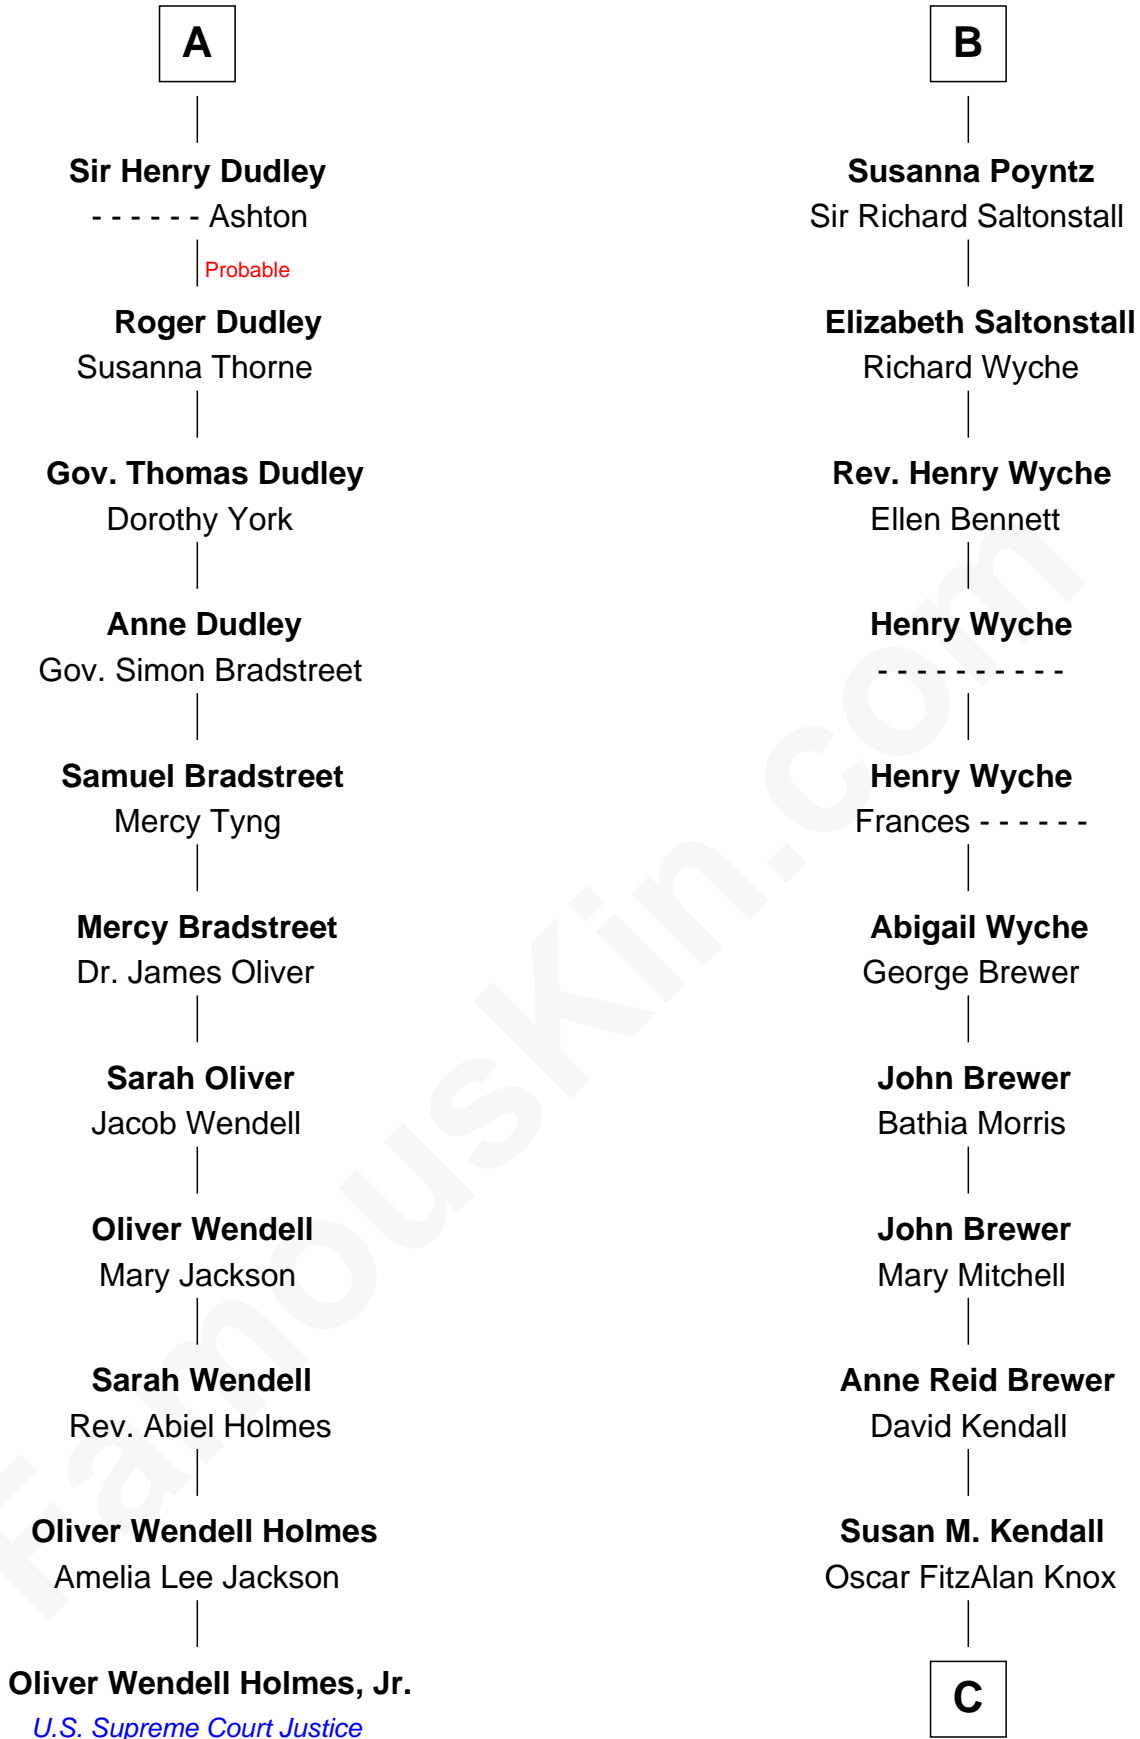

FamousKin.com
Relationship Chart of
Oliver Wendell Holmes, Jr.
U.S. Supreme Court Justice

17th cousin 3 times removed of

Truman Capote
Author of In Cold Blood

C

—
John Brewer Knox
Lula Margaret Dinkins

—
Mabel Knox
Archulus Persons

—
Archulus Persons
Lillie May Faulk

—
Truman Capote
Author of [In Cold Blood](#)

FamousKin.com