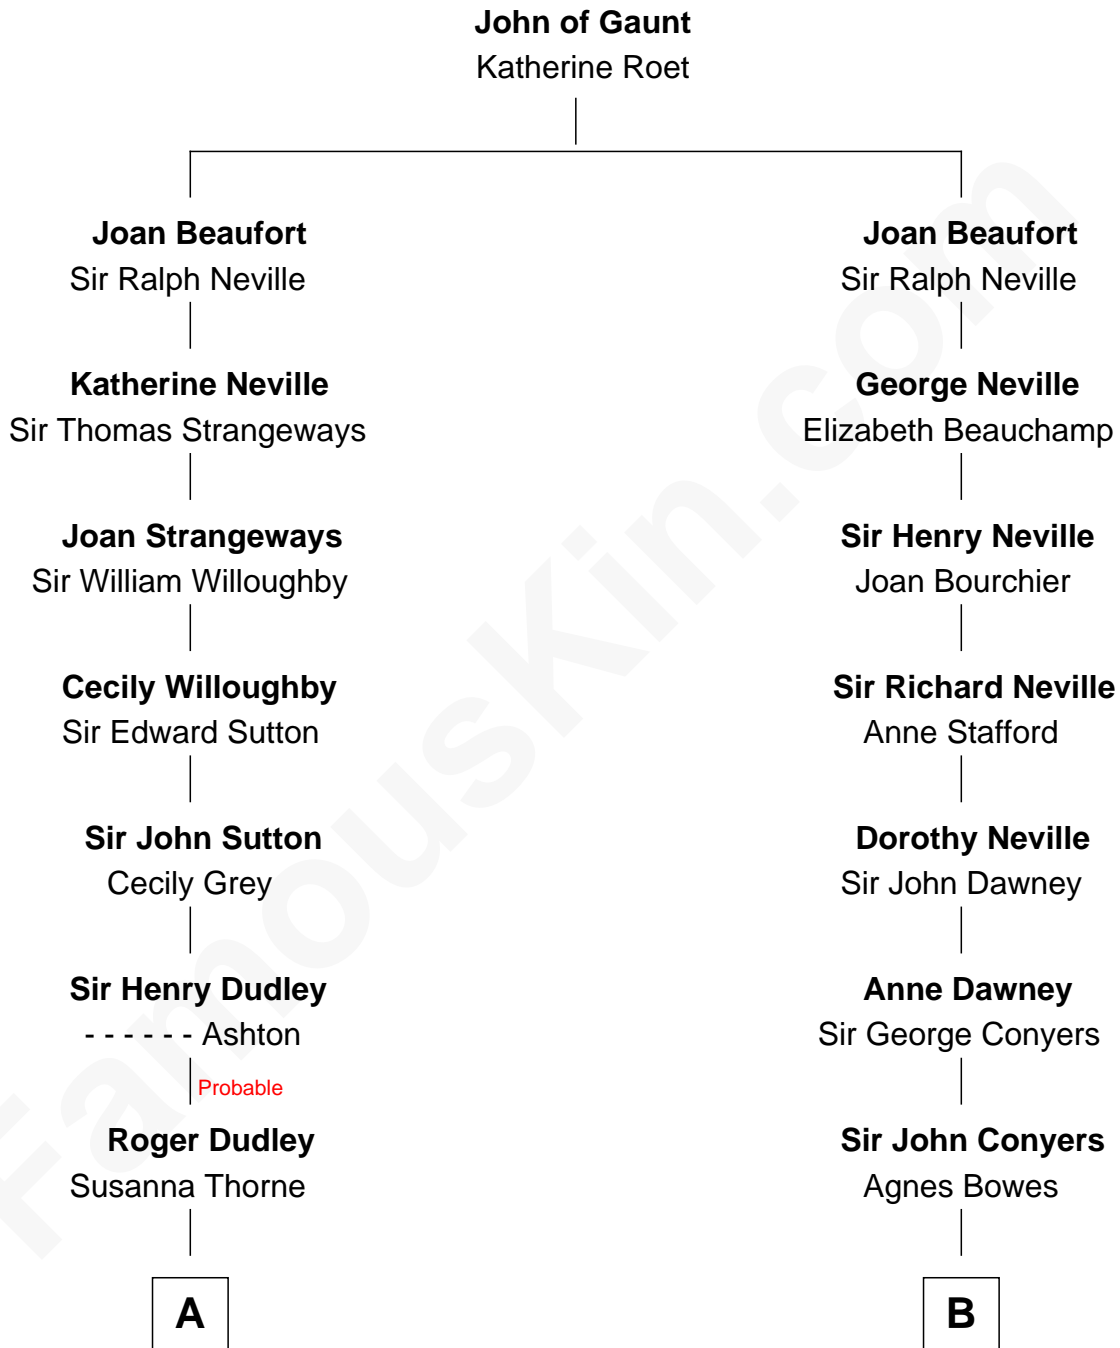

FamousKin.com
Relationship Chart of
Oliver Wendell Holmes, Jr.
U.S. Supreme Court Justice

15th cousin 3 times removed of

Jimmy Carter
39th U.S. President

C

Earl Carter
Lillian Gordy

Jimmy Carter
39th U.S. President

FamousKin.com