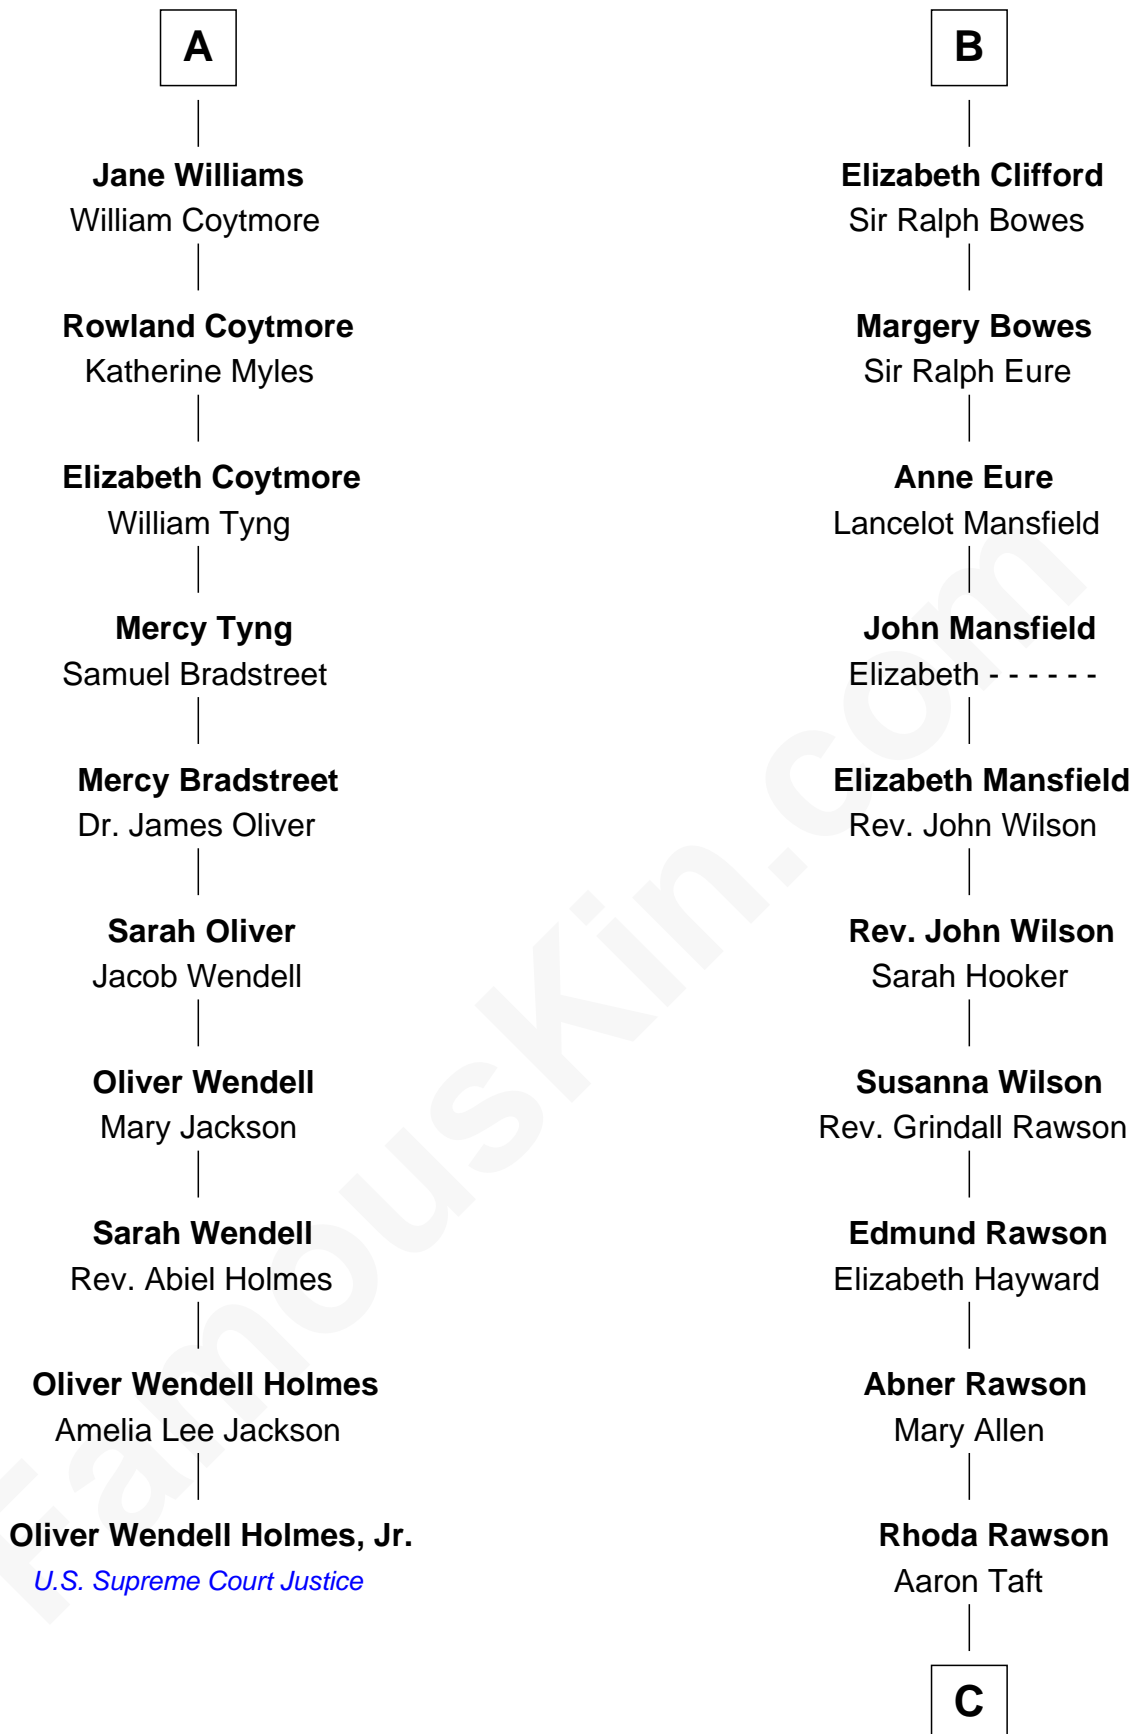

FamousKin.com
Relationship Chart of
Oliver Wendell Holmes, Jr.
U.S. Supreme Court Justice

16th cousin 3 times removed of
William Howard Taft
27th U.S. President

C

Peter Rawson Taft

Sylvia Howard

Alphonso Taft

Louisa Maria Torrey

William Howard Taft

27th U.S. President

FamousKin.com