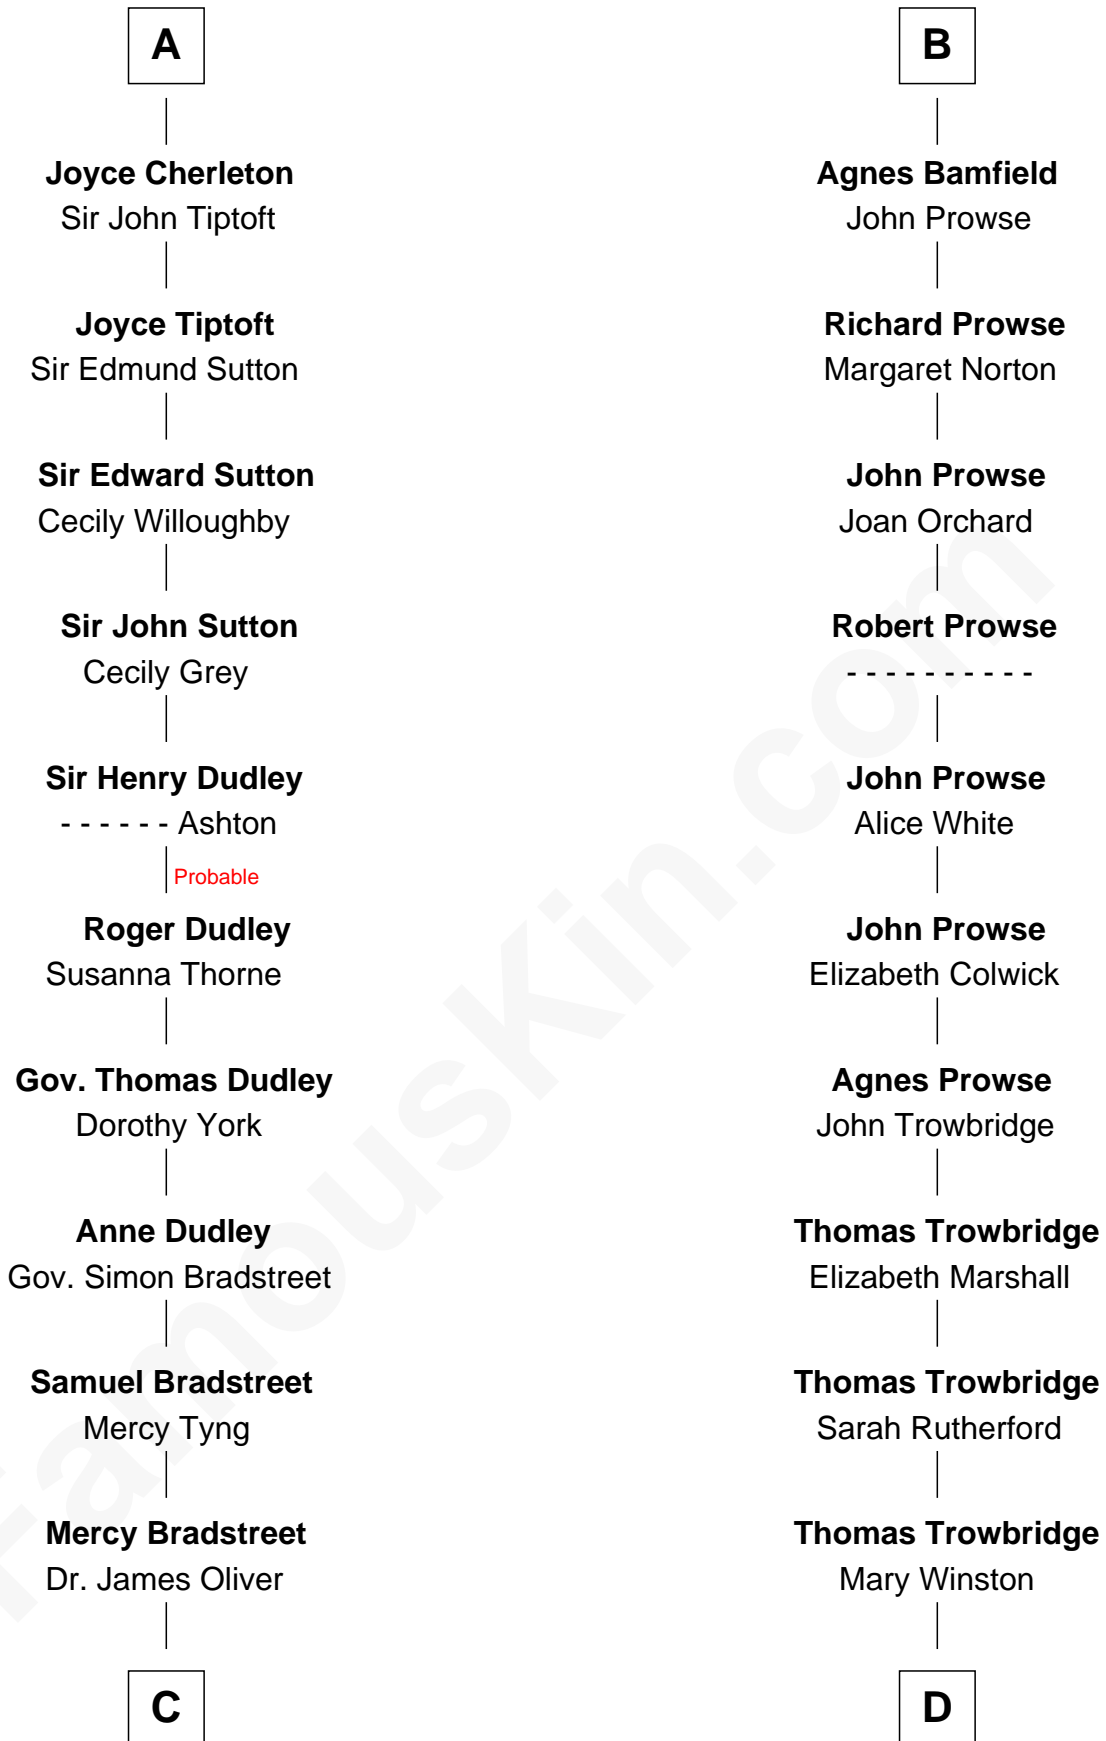

FamousKin.com
Relationship Chart of
Oliver Wendell Holmes, Jr.
U.S. Supreme Court Justice

21st cousin of
Rutherford B. Hayes
19th U.S. President

Sir Geoffrey FitzPiers
 Aveline de Clare

C

Sarah Oliver
Jacob Wendell

Oliver Wendell
Mary Jackson

Sarah Wendell
Rev. Abiel Holmes

Oliver Wendell Holmes
Amelia Lee Jackson

Oliver Wendell Holmes, Jr.
U.S. Supreme Court Justice

D

Sarah Trowbridge
John Russell

Rebecca Russell
Ezekiel Hayes

Rutherford Hayes
Chloe Smith

Rutherford Hayes
Sophia Birchard

Rutherford B. Hayes
19th U.S. President