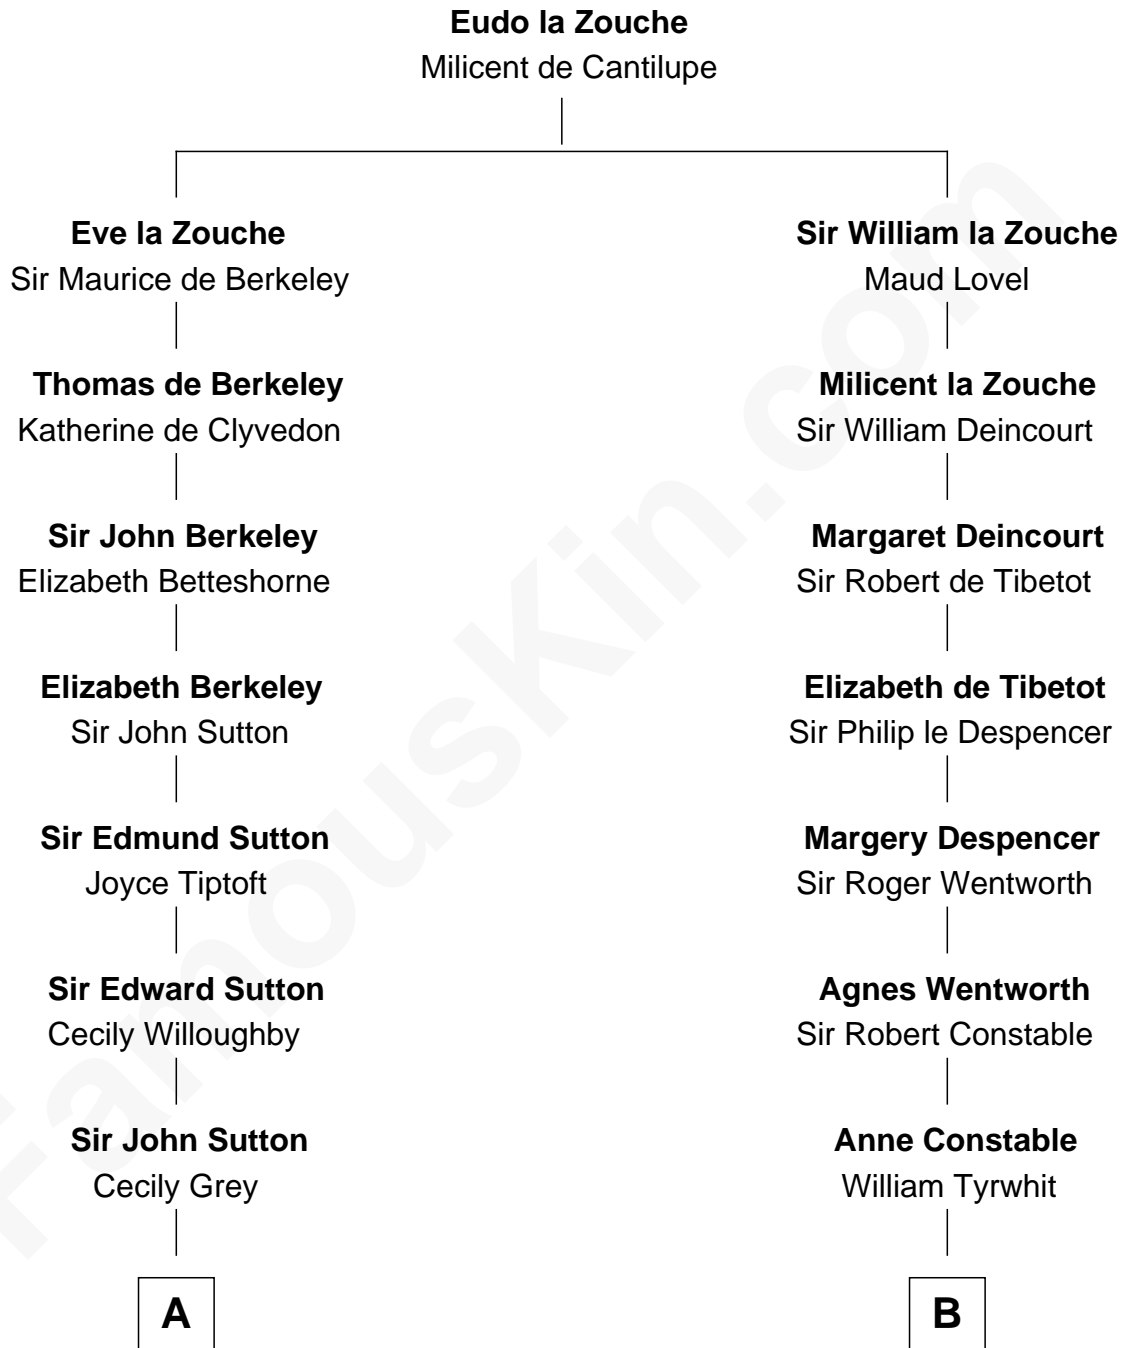

**FamousKin.com**  
**Relationship Chart of**  
**Oliver Wendell Holmes, Jr.**  
*U.S. Supreme Court Justice*

**17th cousin 4 times removed of**  
**Mitt Romney**  
*70th Governor of Massachusetts*

**C**

**Clarissa Minerva Duzette**

Lewis Robison

**Charles Edward Robison**

Rosetta Mary Berry

**Alma Luella Robison**

Harold Arundel LaFount

**Lenore Emily LaFount**

George Wilcken Romney

**Mitt Romney**

*70th Governor of Massachusetts*