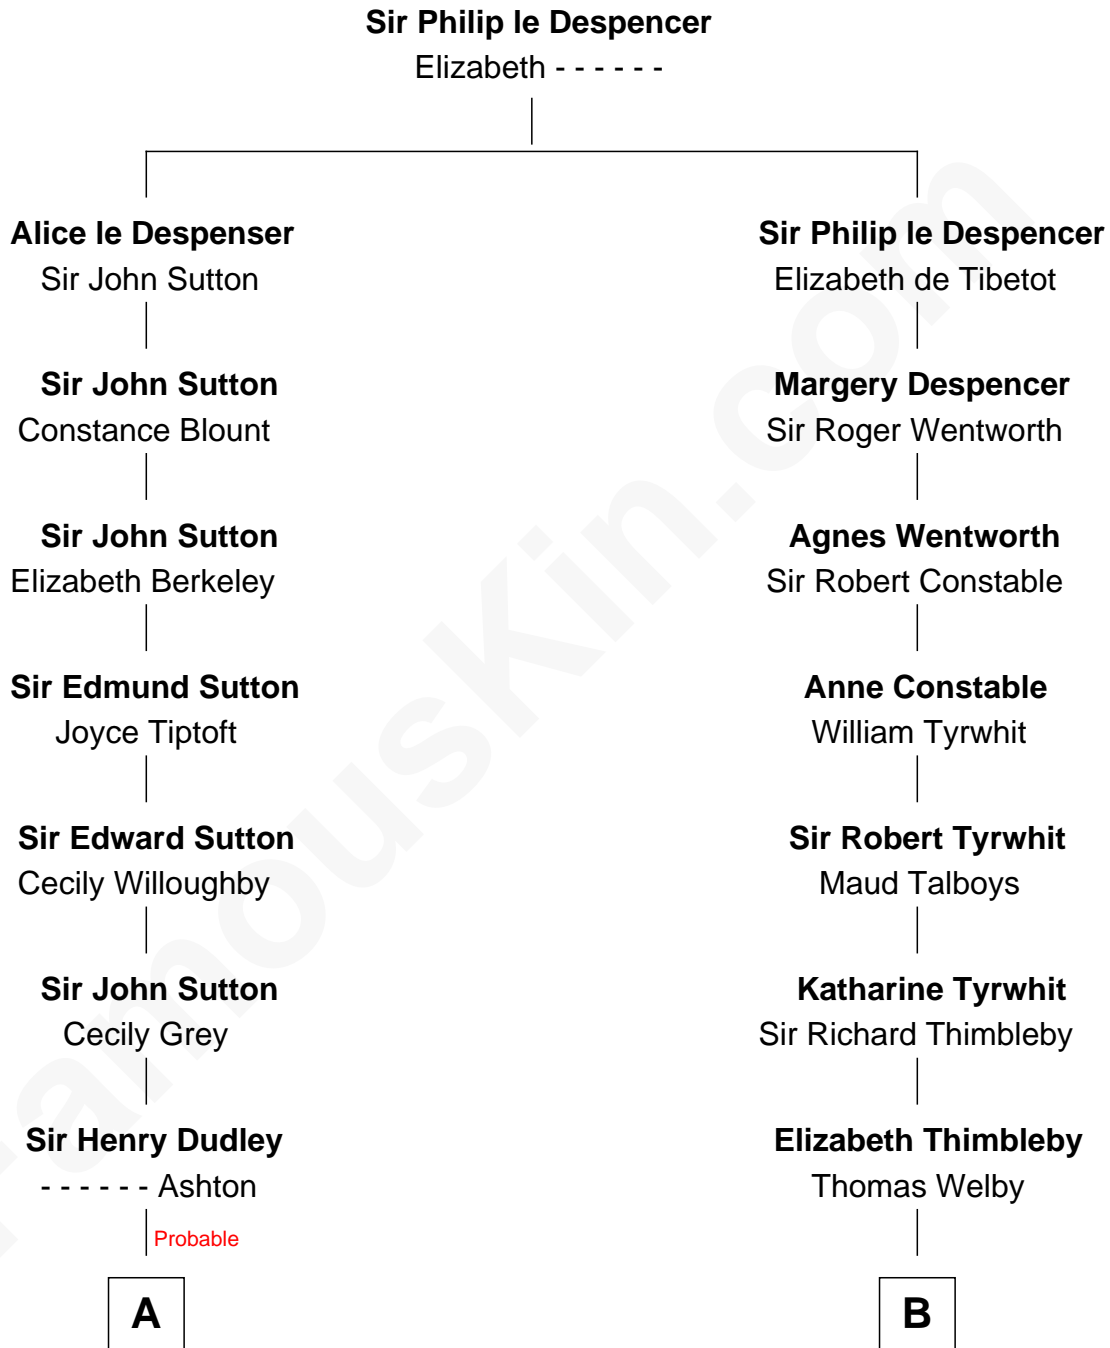

**FamousKin.com**  
**Relationship Chart of**  
**Oliver Wendell Holmes, Jr.**  
*U.S. Supreme Court Justice*

**16th cousin 2 times removed of**  
**Mitt Romney**  
*70th Governor of Massachusetts*

C

Lenore Emily LaFount  
George Wilcken Romney

Mitt Romney  
*70th Governor of Massachusetts*

FamousKin.com