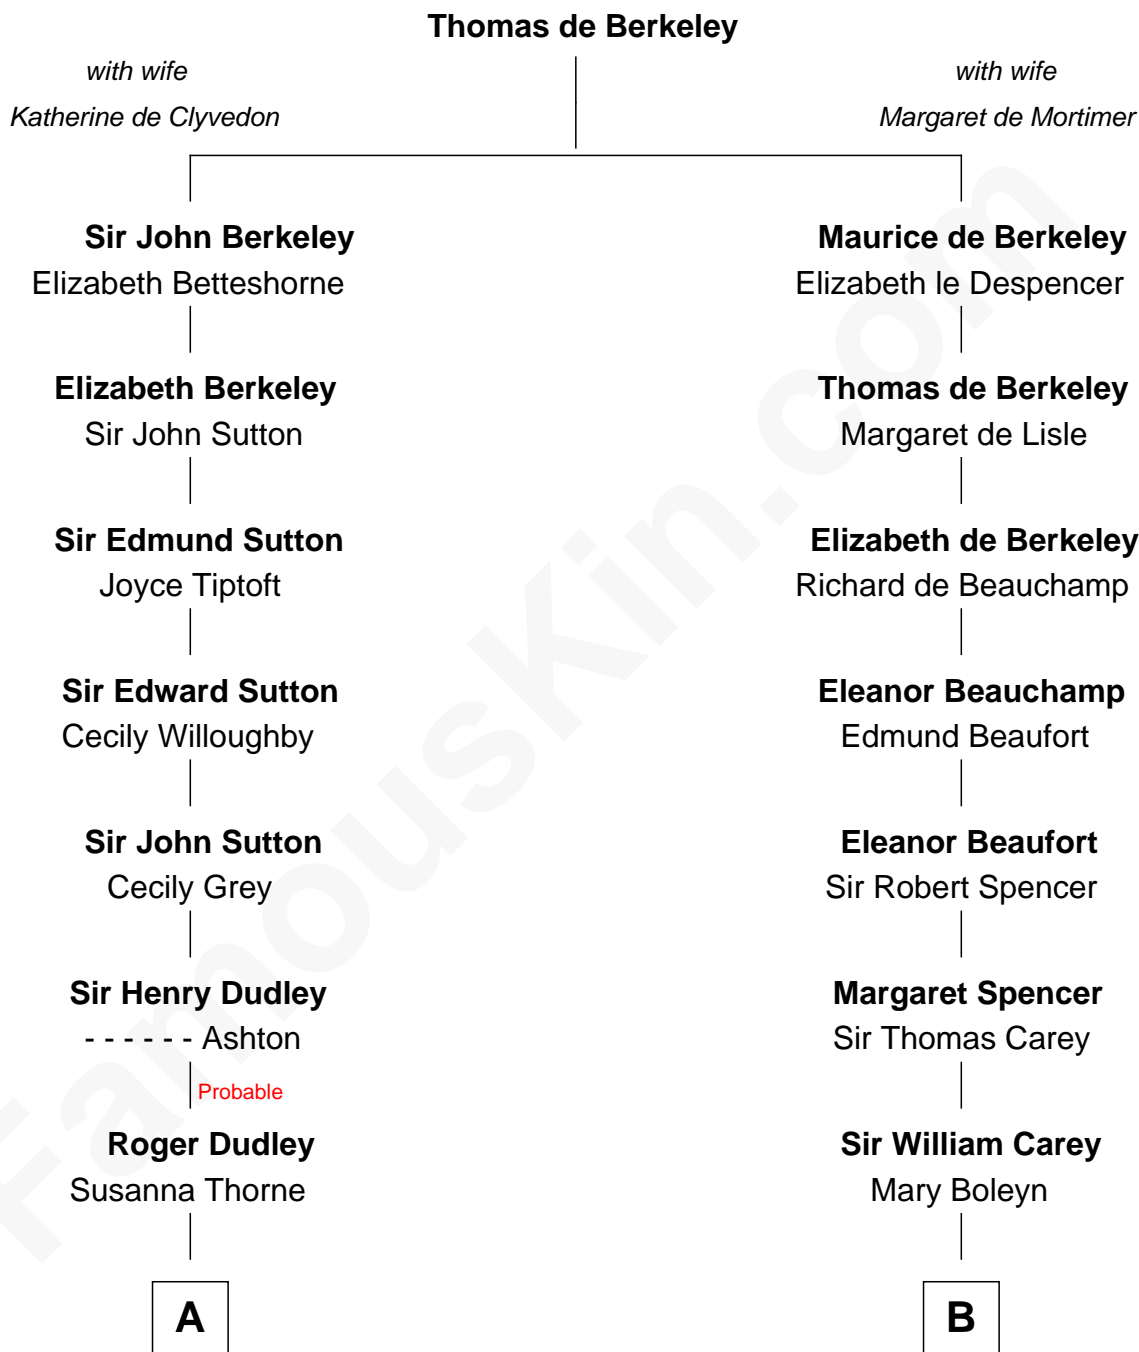

# FamousKin.com

## Relationship Chart of **Oliver Wendell Holmes, Jr.**

*U.S. Supreme Court Justice*

15th cousin 5 times removed of

**Nelson Rockefeller**  
*41st U.S. Vice-President*

**C**

**William Avery Rockefeller**

Eliza Davison

**John Davison Rockefeller**

Laura Celestia Spelman

**John Davison Rockefeller**

Abby Greene Aldrich

**Nelson Rockefeller**

*41st U.S. Vice-President*

FamousKin.com