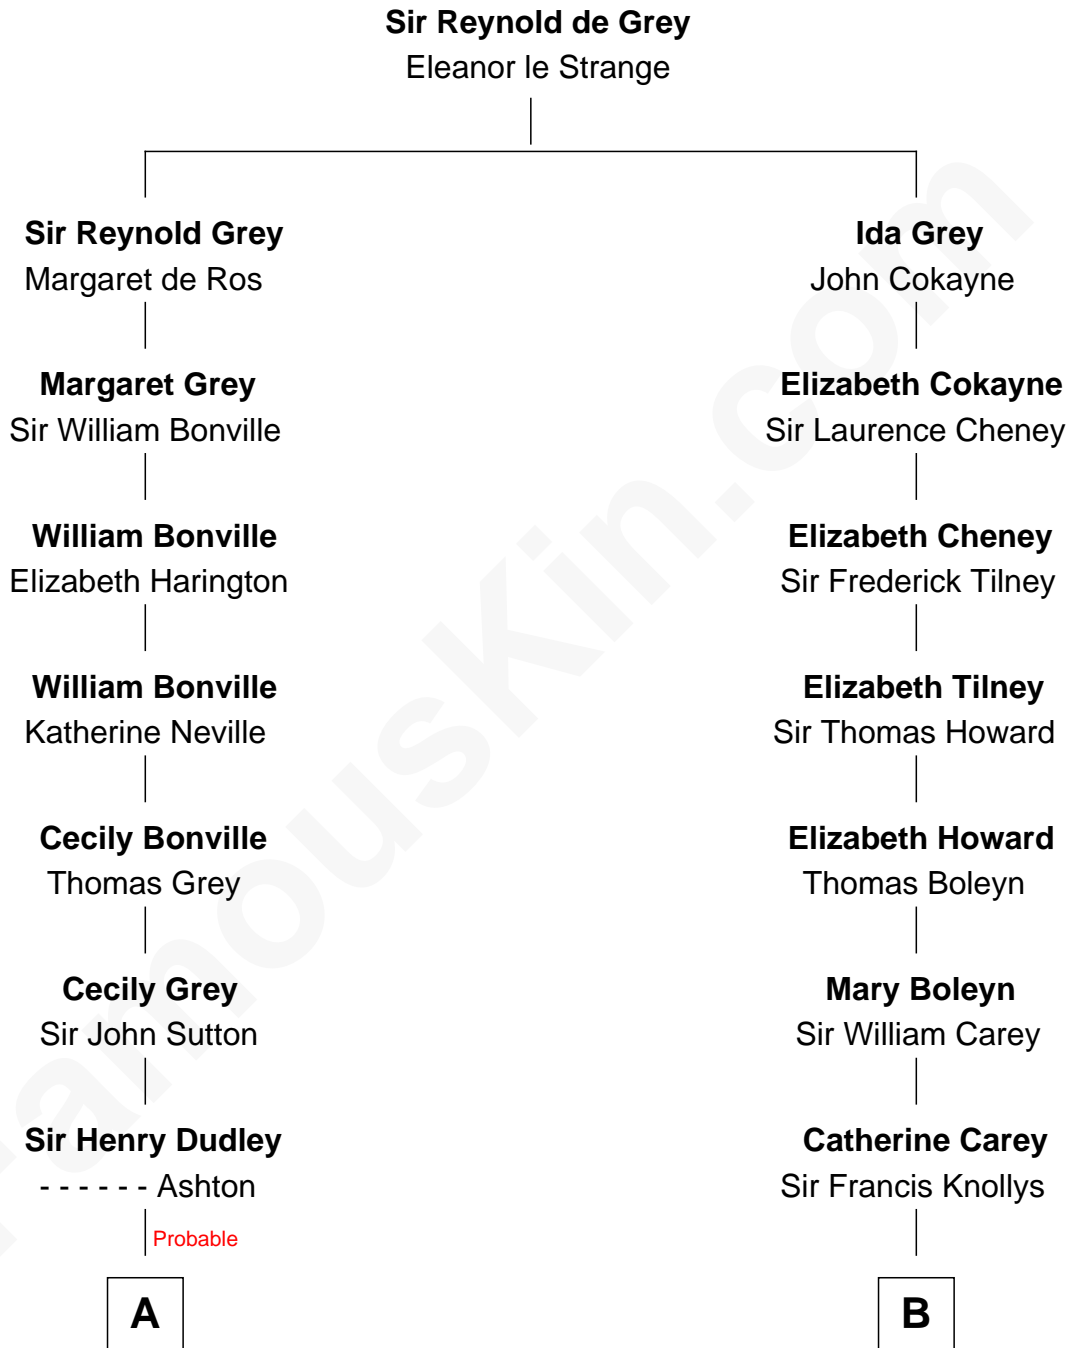

**FamousKin.com**  
**Relationship Chart of**  
**Oliver Wendell Holmes, Jr.**  
*U.S. Supreme Court Justice*

16th cousin 3 times removed of

**Nelson Rockefeller**  
*41st U.S. Vice-President*

**C**

**John Davison Rockefeller**

Laura Celestia Spelman

**John Davison Rockefeller**

Abby Greene Aldrich

**Nelson Rockefeller**

*41st U.S. Vice-President*

FamousKin.com