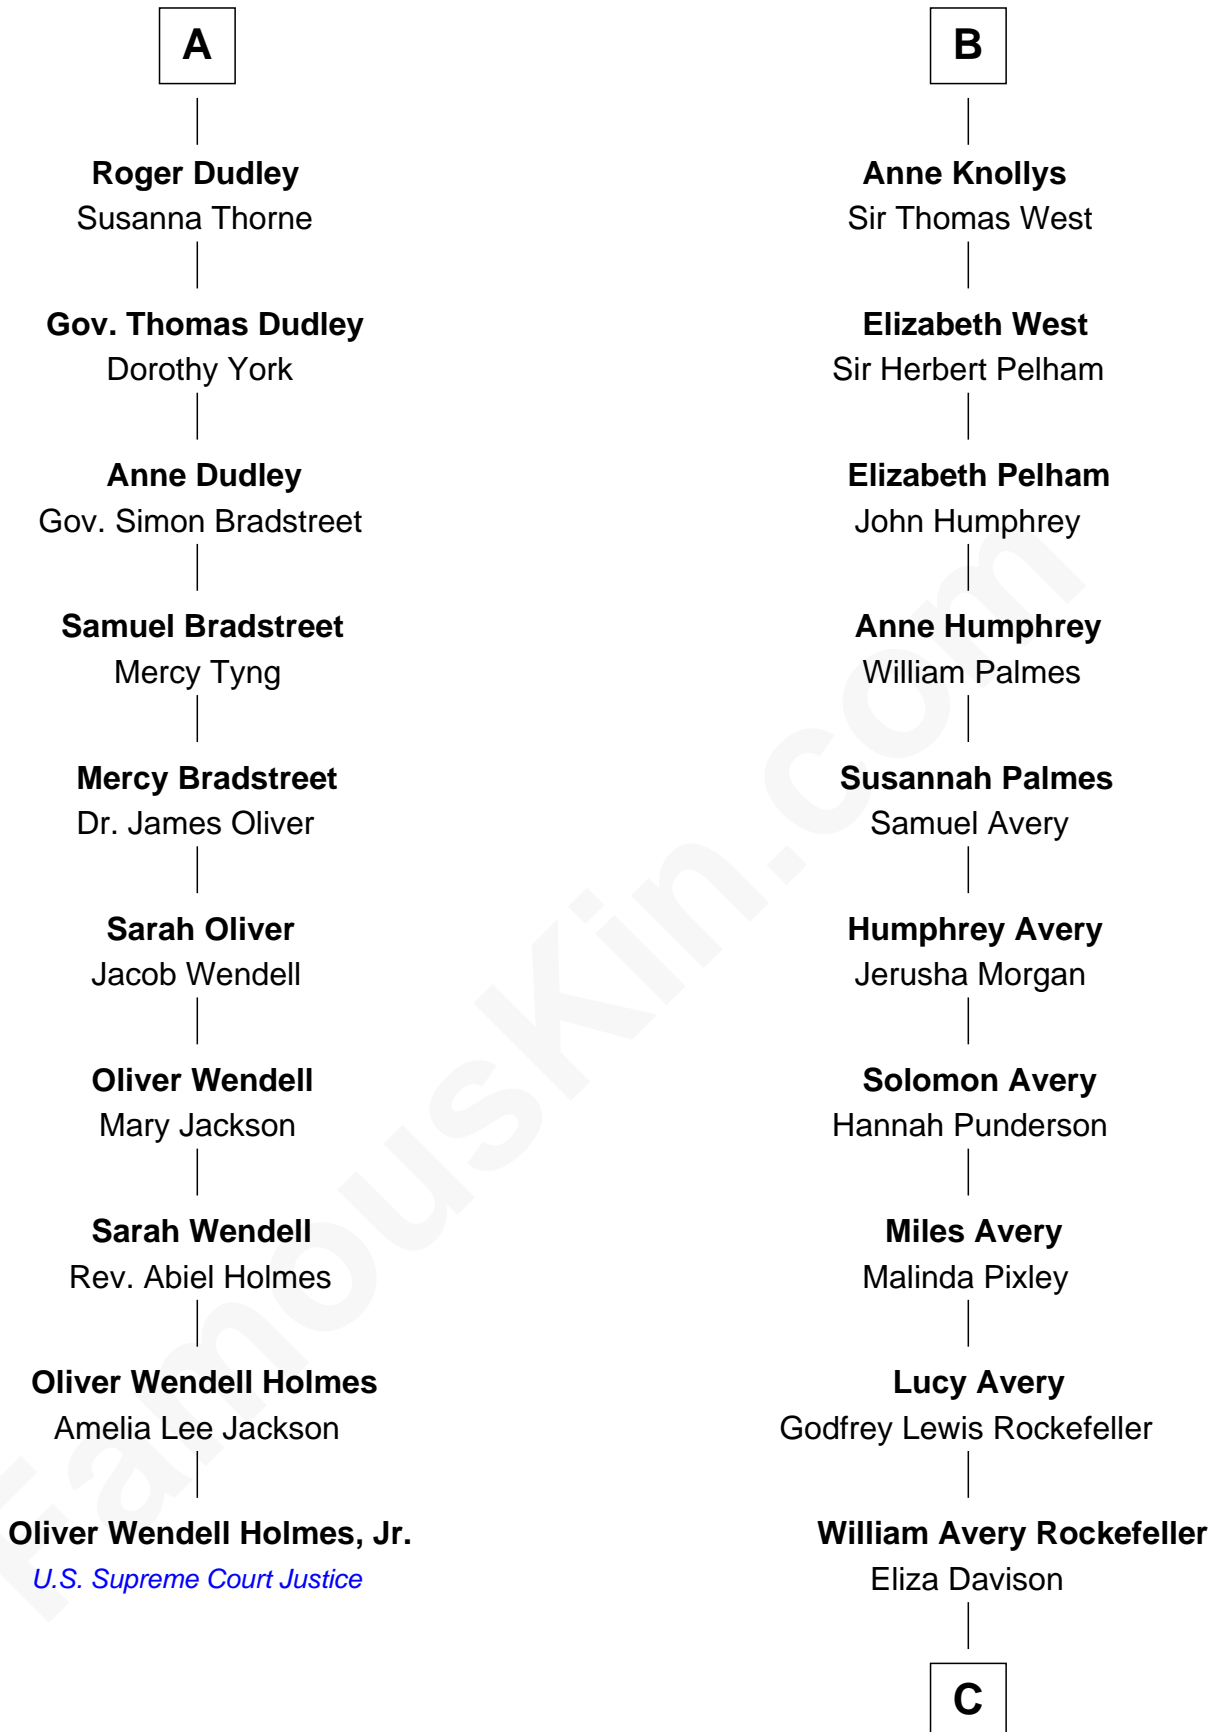

**FamousKin.com**  
**Relationship Chart of**  
**Oliver Wendell Holmes, Jr.**  
*U.S. Supreme Court Justice*

16th cousin 3 times removed of

**Nelson Rockefeller**  
*41st U.S. Vice-President*

**C**

**John Davison Rockefeller**

Laura Celestia Spelman

**John Davison Rockefeller**

Abby Greene Aldrich

**Nelson Rockefeller**

*41st U.S. Vice-President*

FamousKin.com