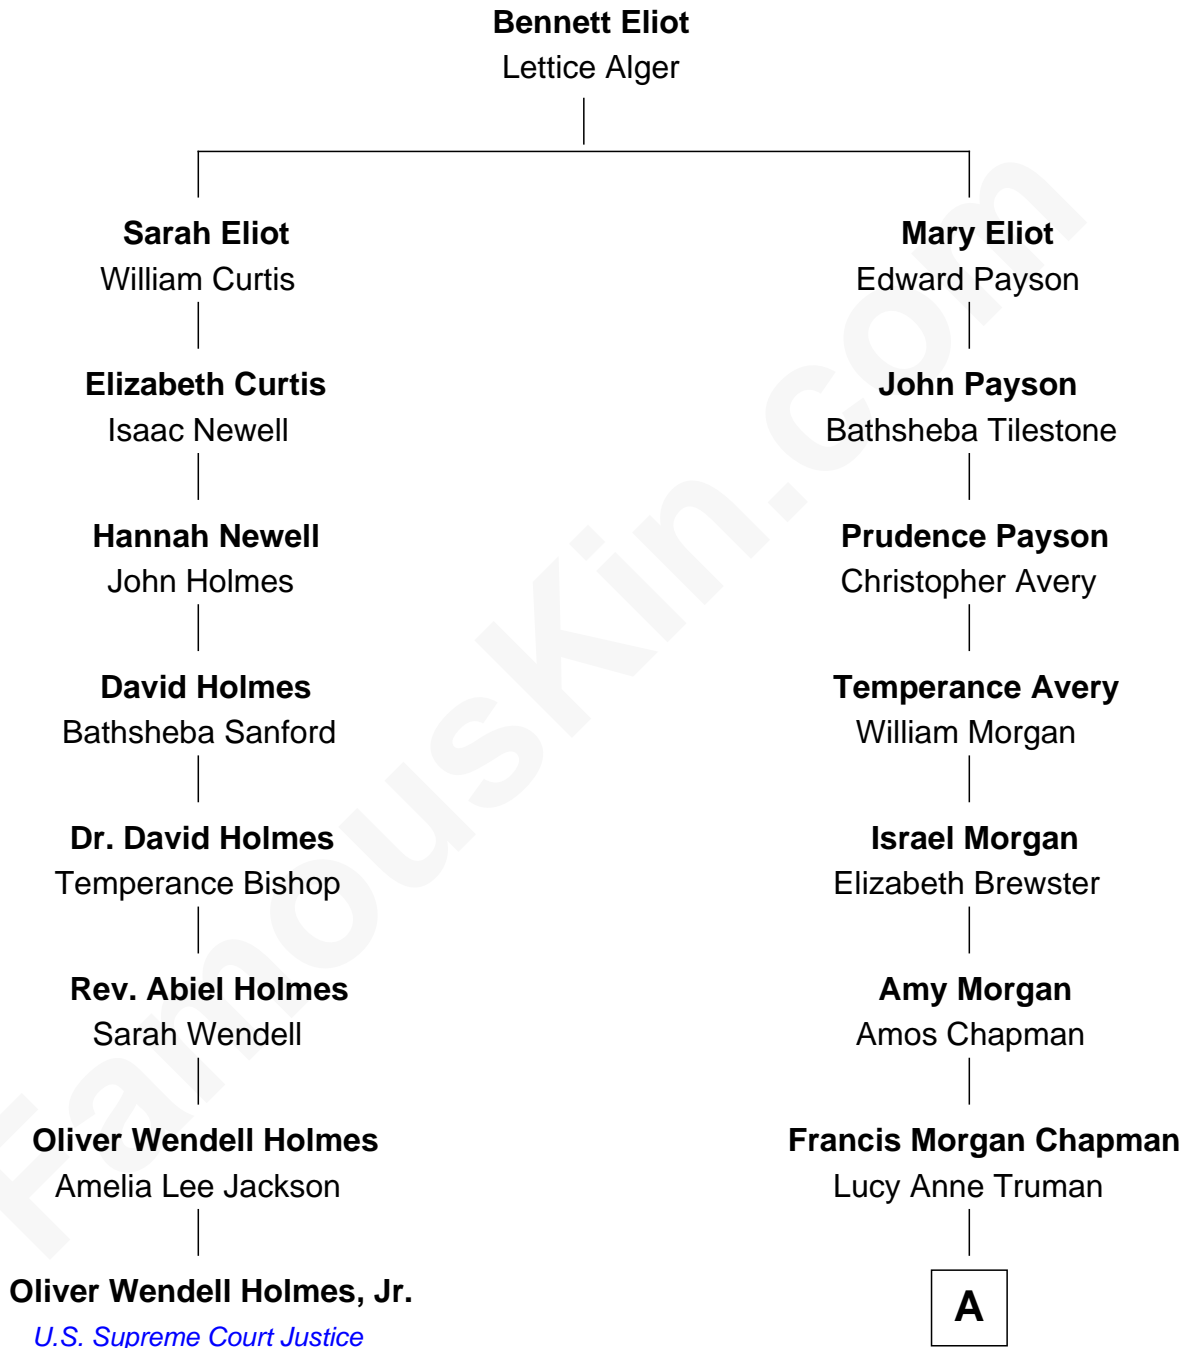

FamousKin.com
Relationship Chart of
Oliver Wendell Holmes, Jr.
U.S. Supreme Court Justice

7th cousin 2 times removed of

Nelson Rockefeller
41st U.S. Vice-President

A

Abby Pearce Truman Chapman

Nelson Wilmarth Aldrich

Abby Greene Aldrich

John Davison Rockefeller

Nelson Rockefeller

41st U.S. Vice-President

FamousKin.com