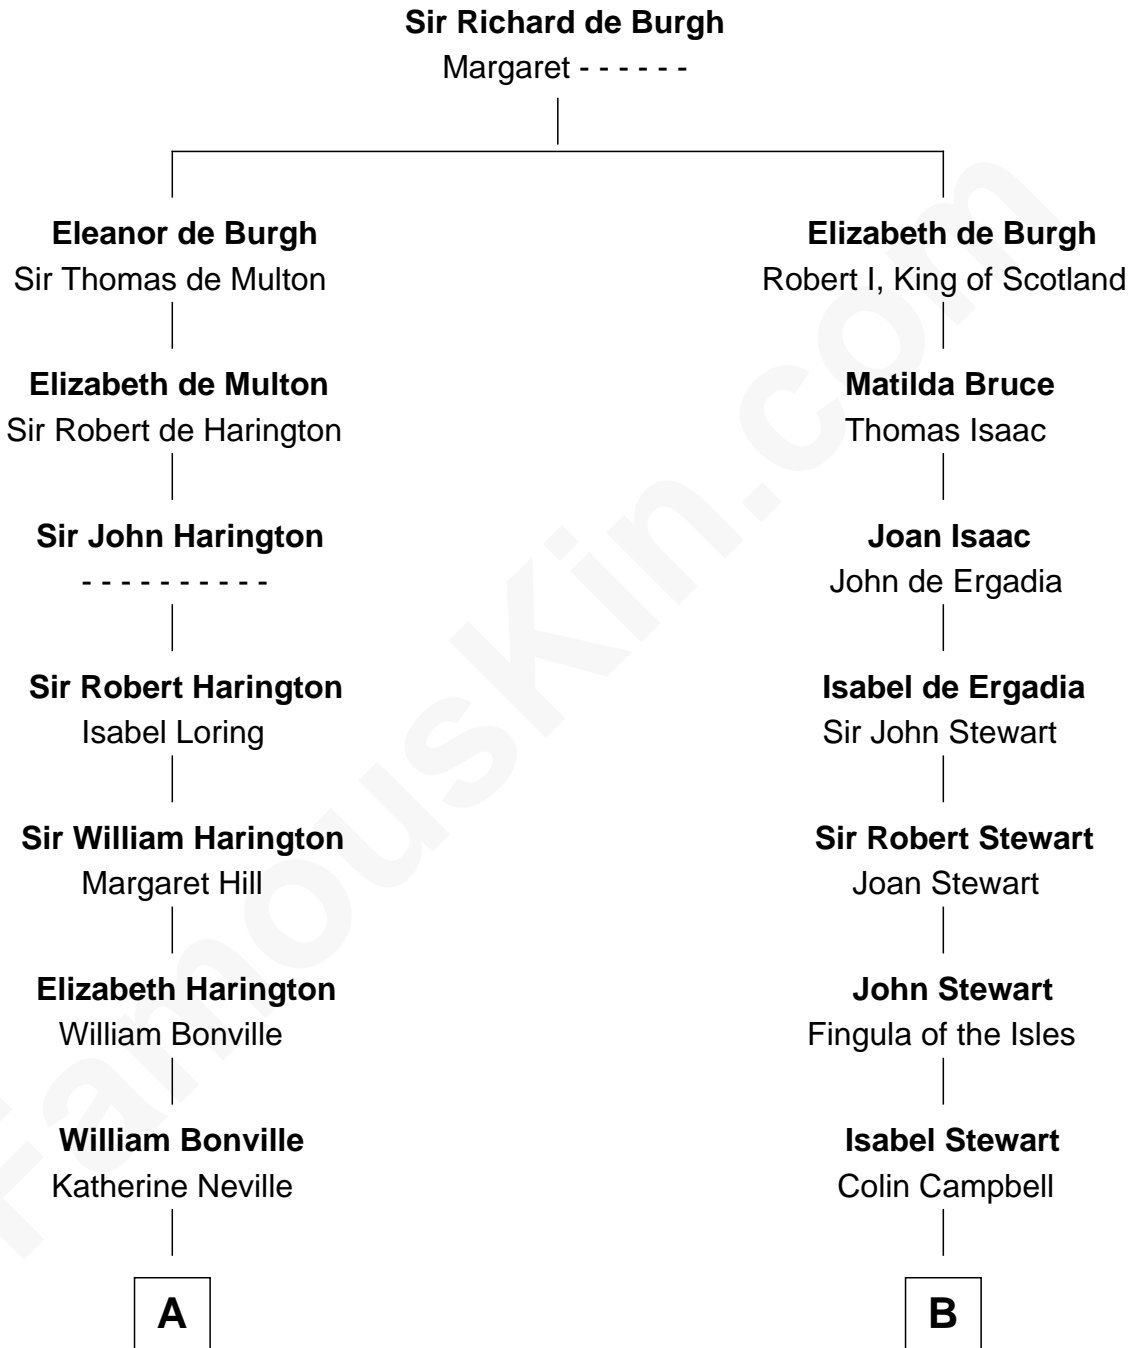

FamousKin.com
Relationship Chart of
Oliver Wendell Holmes, Jr.
U.S. Supreme Court Justice

19th cousin of
Emily Post
American Author on Etiquette

C

Sarah Wendell
Rev. Abiel Holmes

Oliver Wendell Holmes
Amelia Lee Jackson

Oliver Wendell Holmes, Jr.
U.S. Supreme Court Justice

D

Marian Bruce
William Price

Bruce Price
Mary Josephine Lee

Emily Post
American Author on Etiquette

FamousKin.com