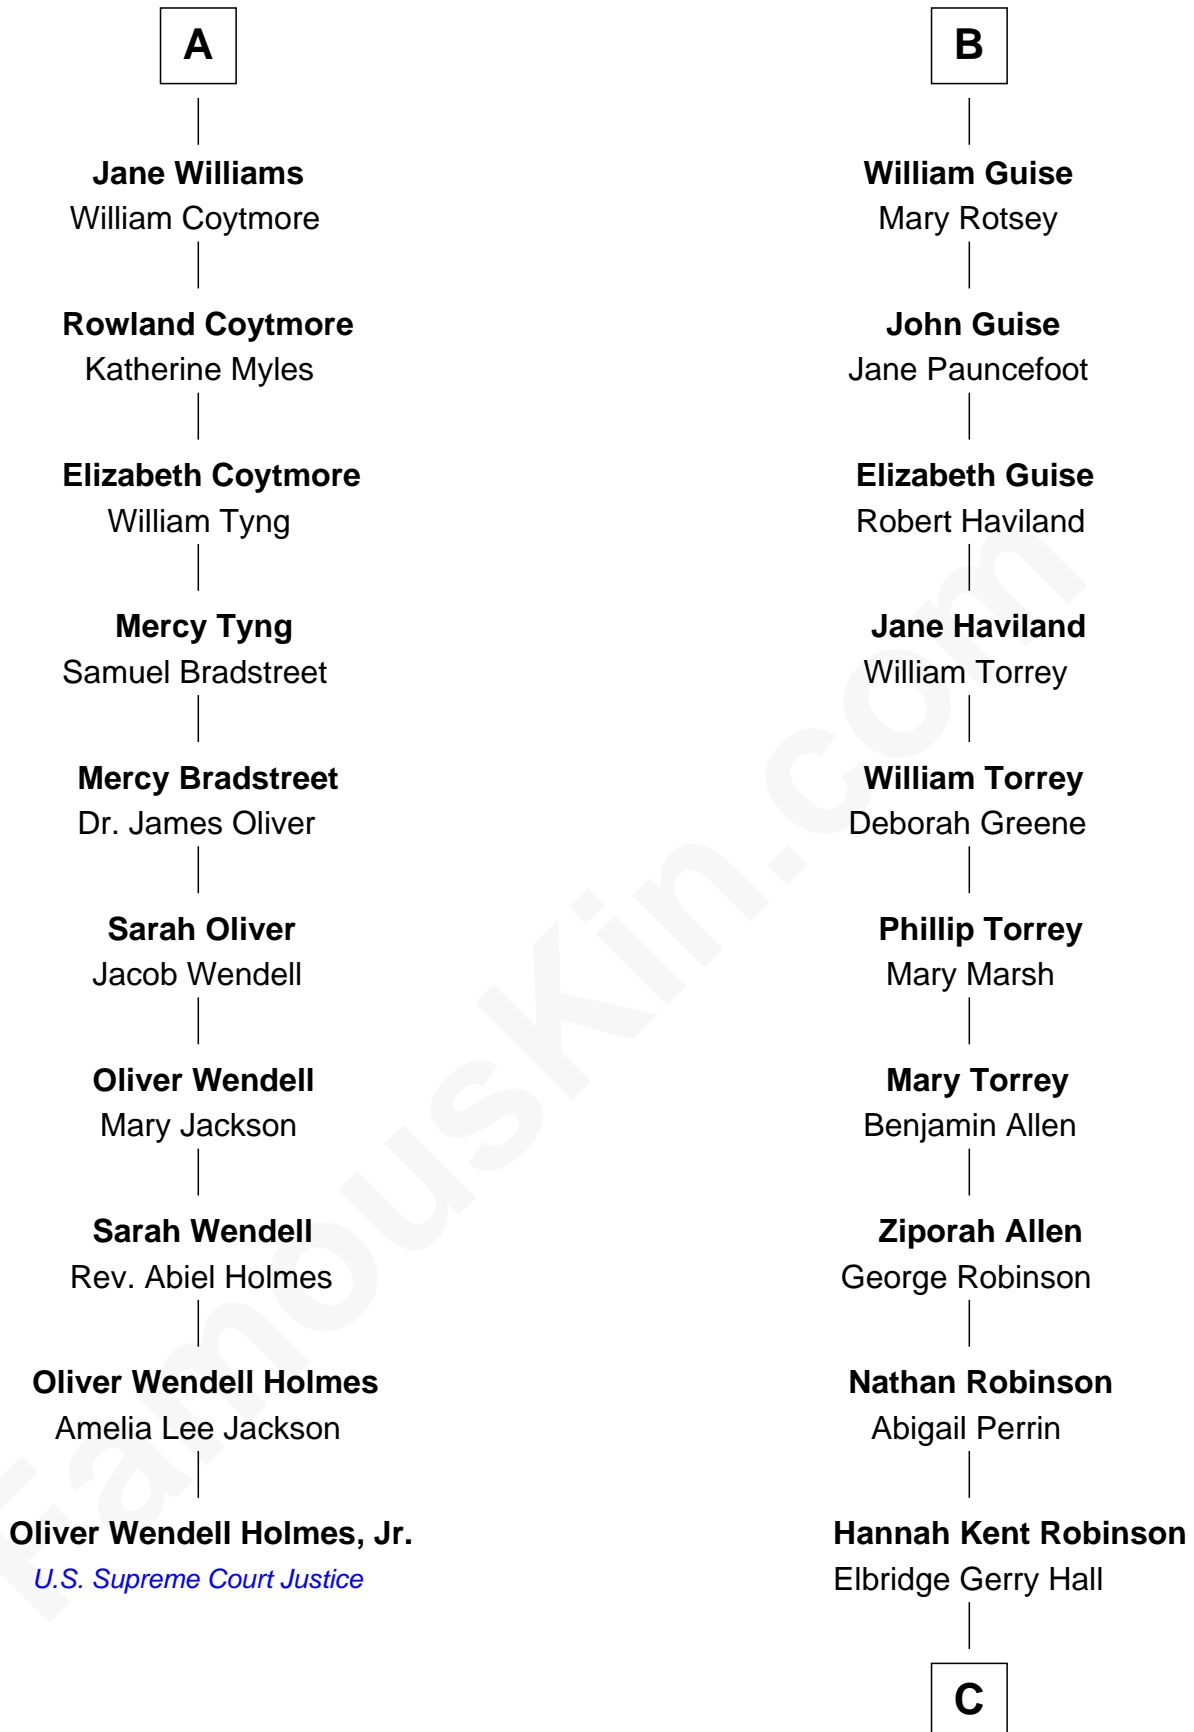

FamousKin.com
Relationship Chart of
Oliver Wendell Holmes, Jr.
U.S. Supreme Court Justice

16th cousin 4 times removed of

Raquel Welch
Movie Actress

C

Justin Smith Hall
Sarah Mehitable Stanford

Emery Stanford Hall
Clara Louise Adams

Josephine Sarah Hall
Armando Carlos Tejada

Raquel Welch
aka Raquel Welch

FamousKin.com