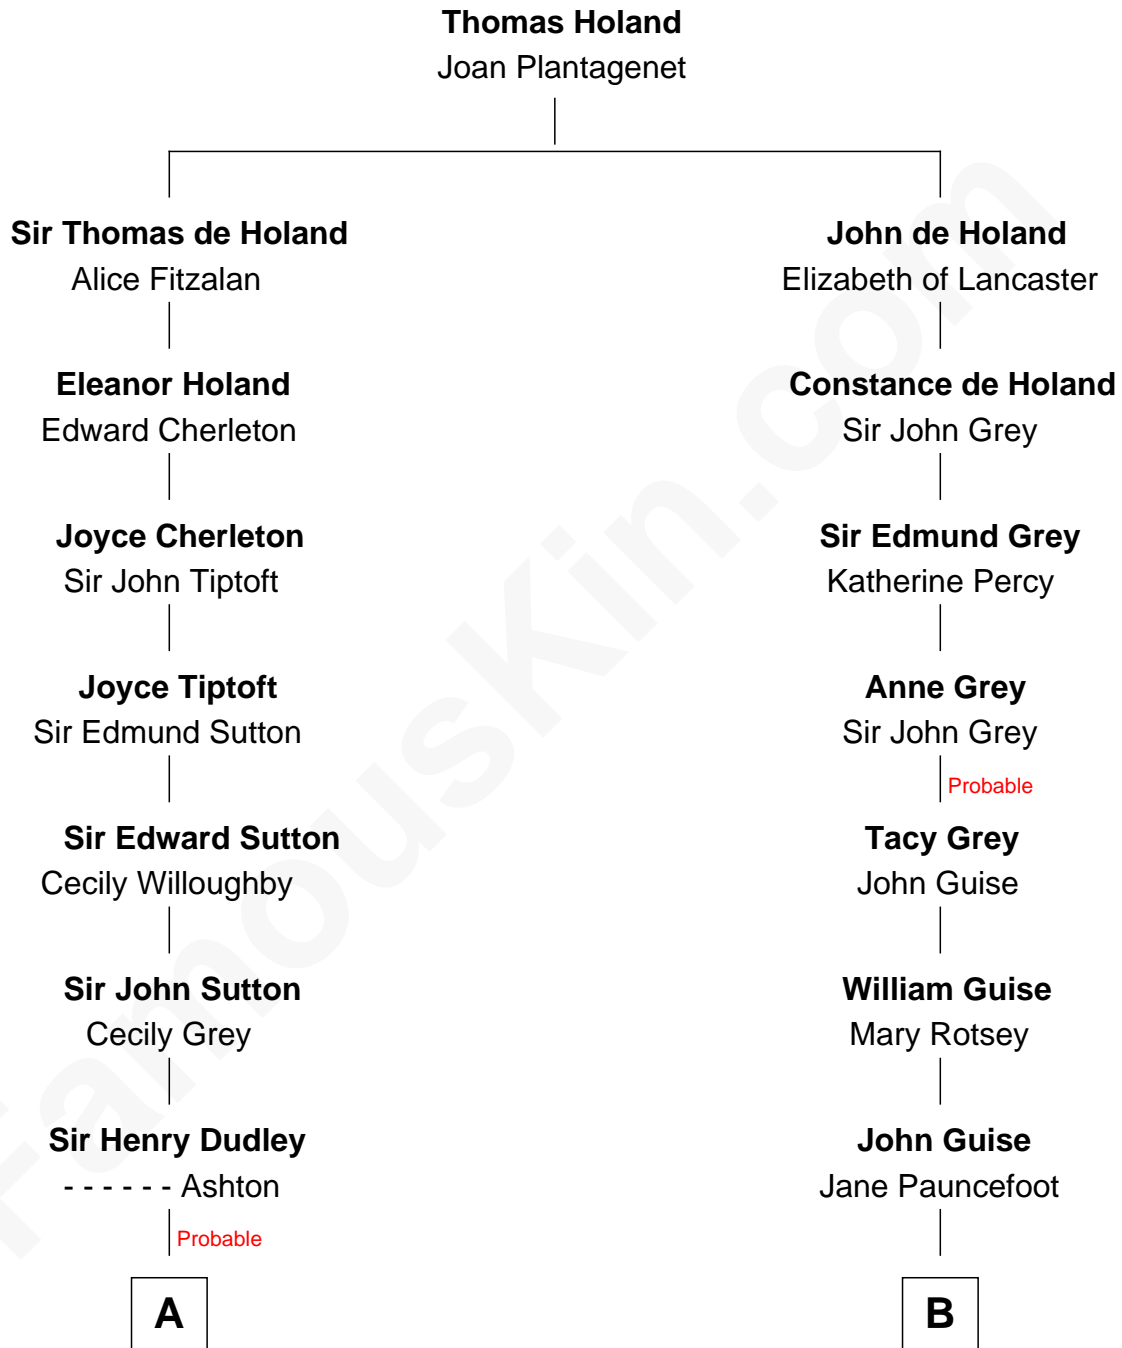

**FamousKin.com**  
**Relationship Chart of**  
**Oliver Wendell Holmes, Jr.**  
*U.S. Supreme Court Justice*

16th cousin 2 times removed of

**Raquel Welch**  
*Movie Actress*

C

Josephine Sarah Hall  
Armando Carlos Tejada

Raquel Welch  
*aka Raquel Welch*

FamousKin.com