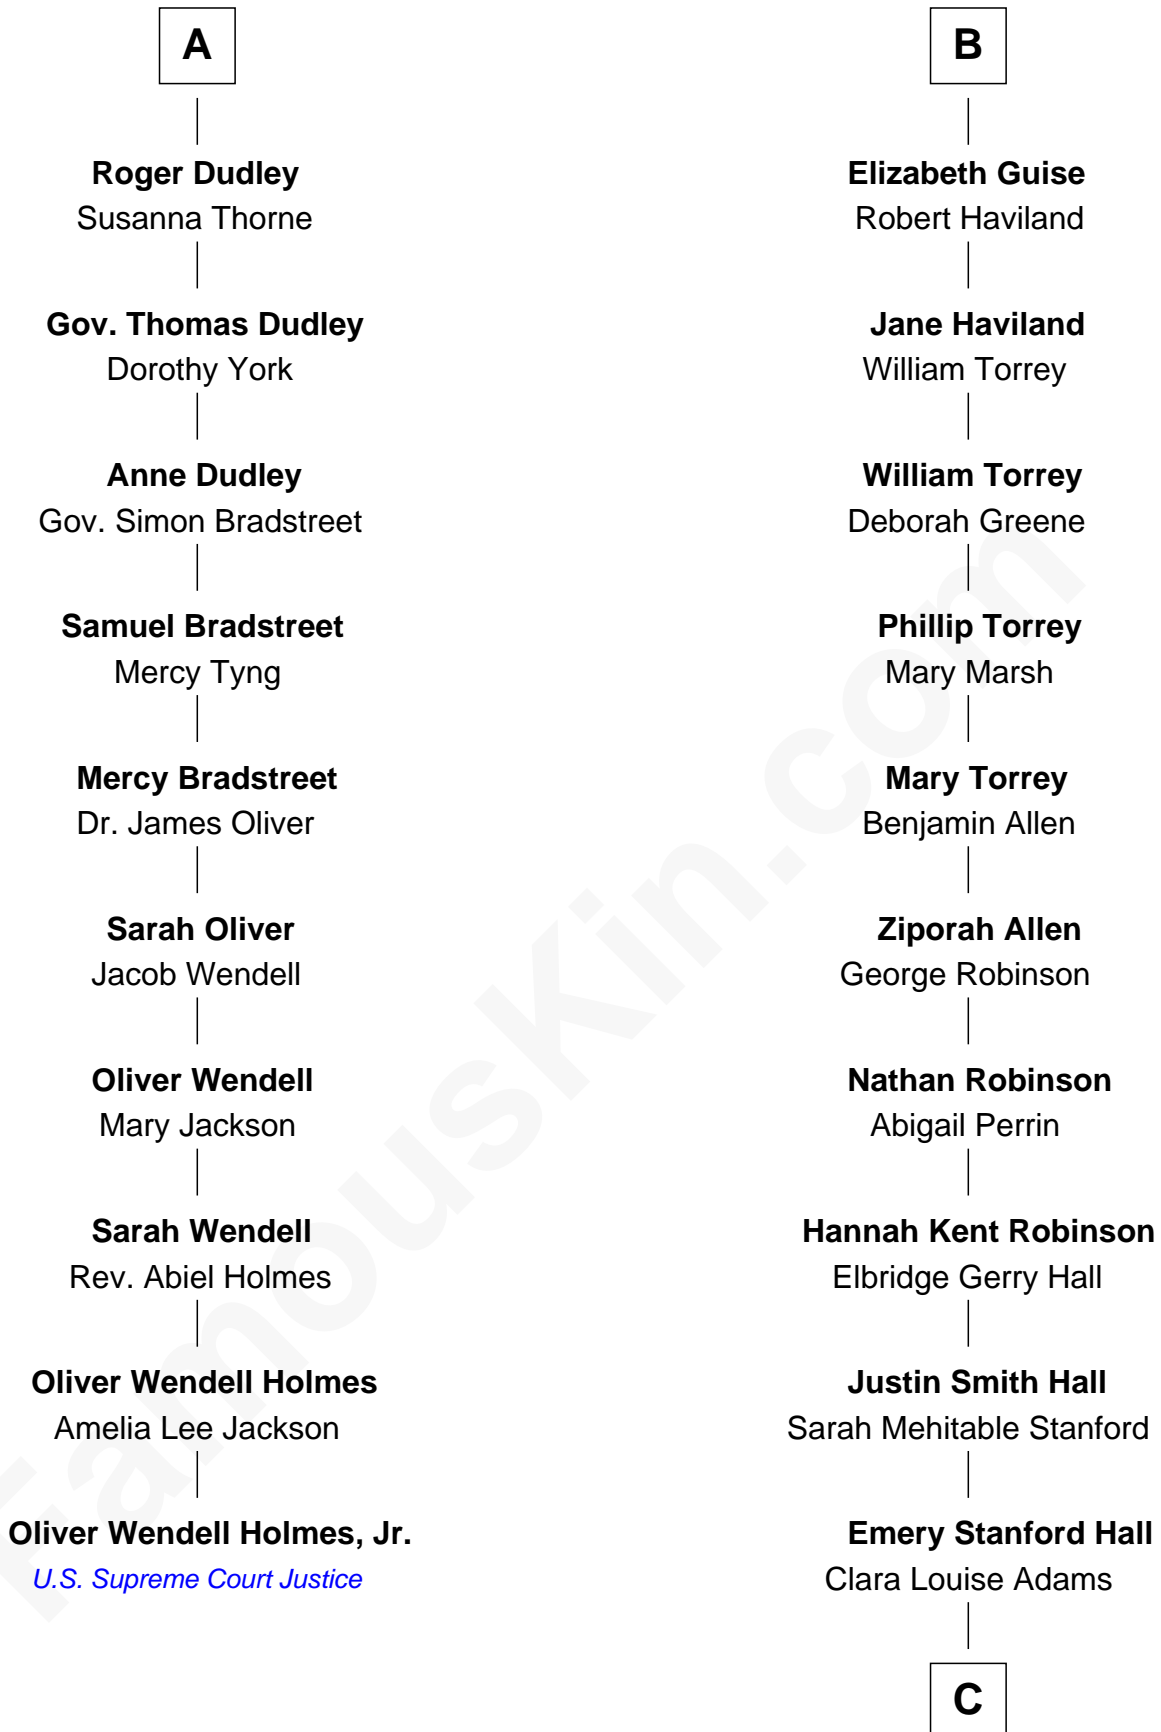

**FamousKin.com**  
**Relationship Chart of**  
**Oliver Wendell Holmes, Jr.**  
*U.S. Supreme Court Justice*

16th cousin 2 times removed of

**Raquel Welch**  
*Movie Actress*

C

Josephine Sarah Hall  
Armando Carlos Tejada

Raquel Welch  
*aka Raquel Welch*

FamousKin.com