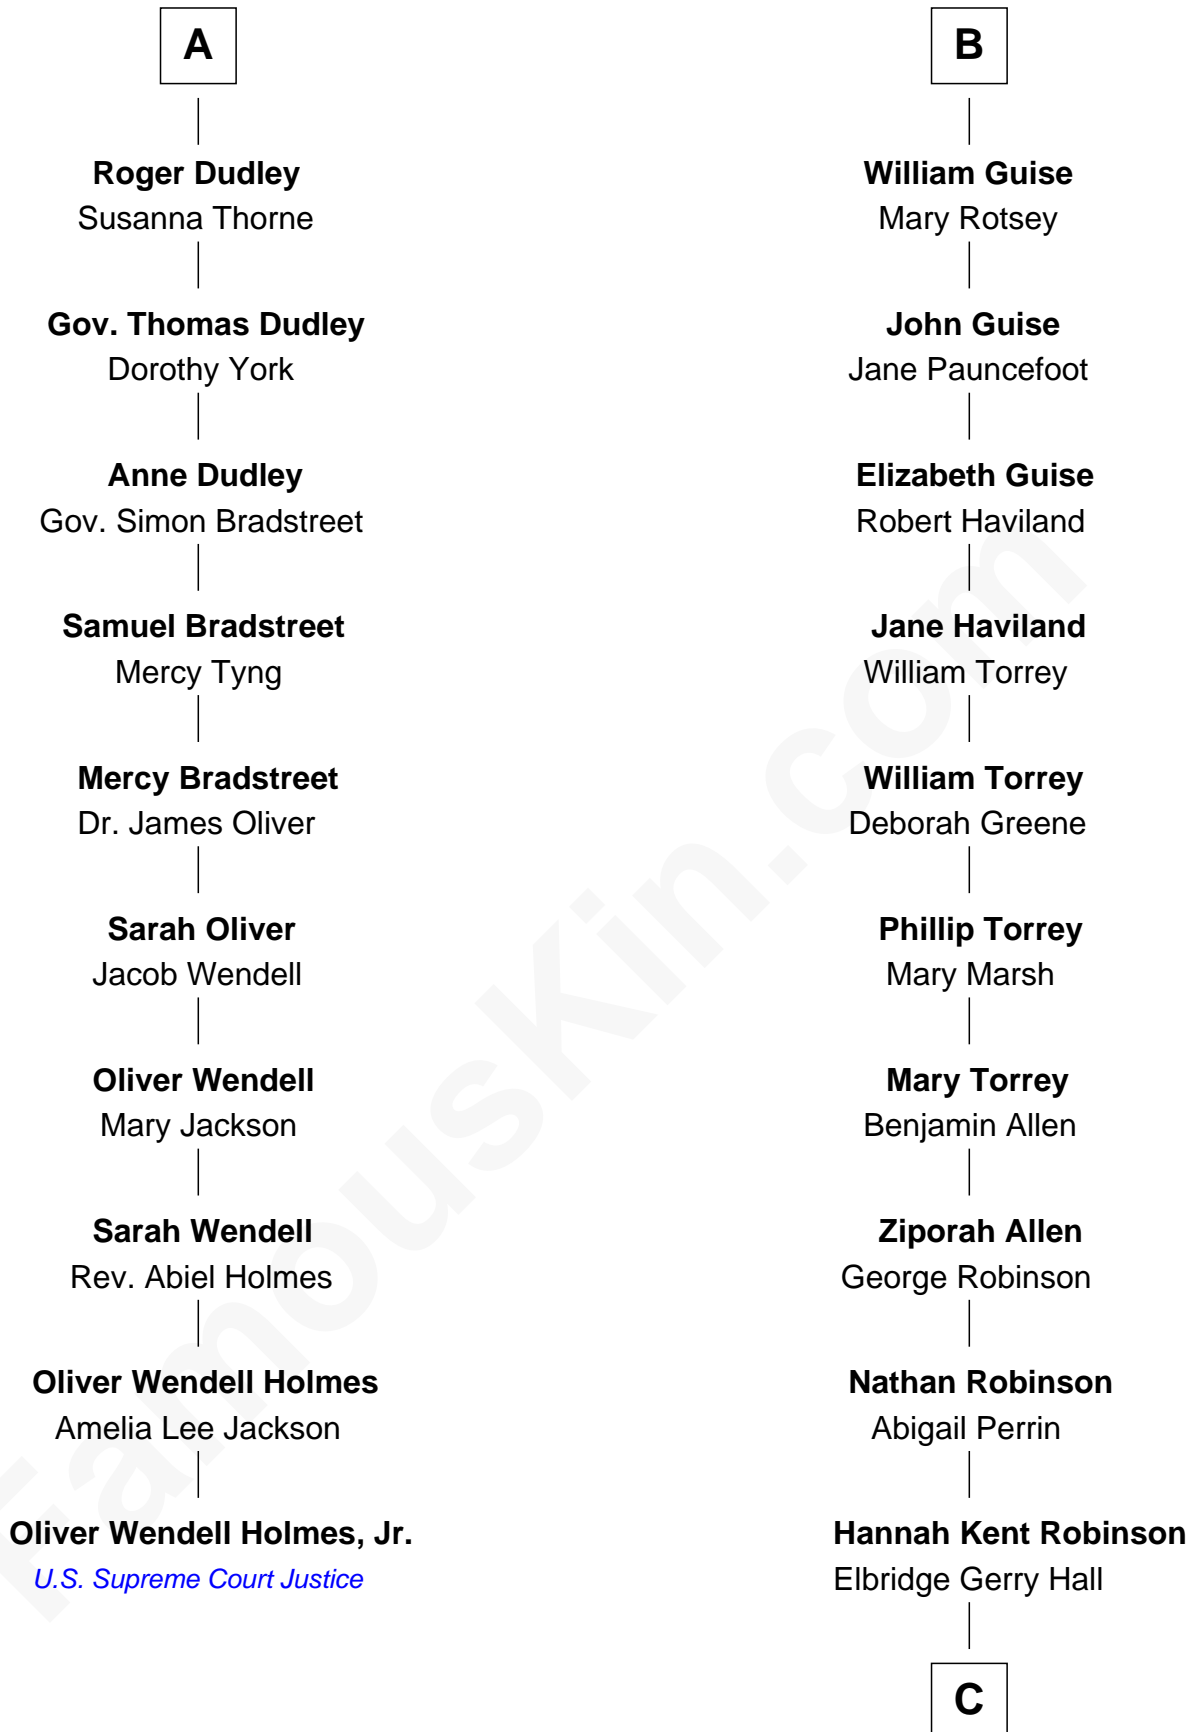

FamousKin.com
Relationship Chart of
Oliver Wendell Holmes, Jr.
U.S. Supreme Court Justice

16th cousin 4 times removed of

Raquel Welch
Movie Actress

Sir Maurice de Berkeley
 Eve la Zouche

Thomas de Berkeley
 Katherine de Clyvedon

Sir John Berkeley
 Elizabeth Betteshorne

Elizabeth Berkeley
 Sir John Sutton

Sir Edmund Sutton
 Joyce Tiptoft

Sir Edward Sutton
 Cecily Willoughby

Sir John Sutton
 Cecily Grey

Sir Henry Dudley
 ----- Ashton

Probable

A

Maurice de Berkeley
 Margaret -----

Thomas Berkeley
 Catherine Botetourte

Maurice Berkeley
 Johanna Denham

Maurice Berkeley
 Ellen Montfort

Sir William Berkeley
 Anne Stafford

Anne Berkeley
 Sir John Guise

John Guise
 Tacy Grey

B

C

Justin Smith Hall
Sarah Mehitable Stanford

Emery Stanford Hall
Clara Louise Adams

Josephine Sarah Hall
Armando Carlos Tejada

Raquel Welch
aka Raquel Welch