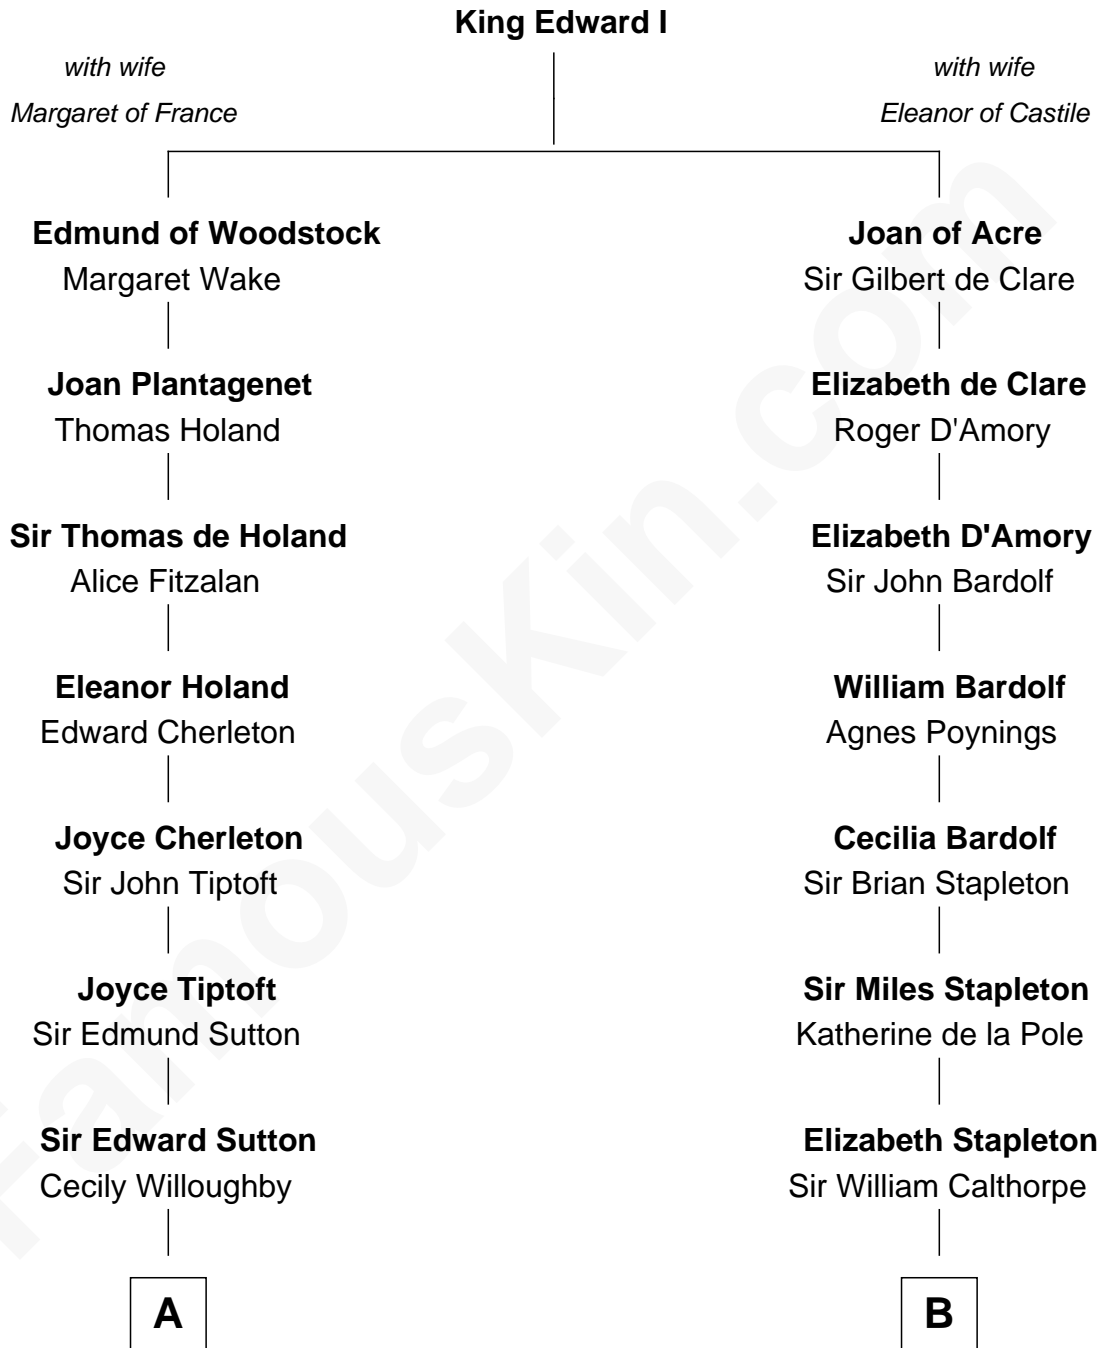

FamousKin.com
Relationship Chart of
Oliver Wendell Holmes, Jr.
U.S. Supreme Court Justice

18th cousin 3 times removed of
Jesse James
Outlaw, Bank Robber, Murderer

C

Oliver Wendell Holmes

Amelia Lee Jackson