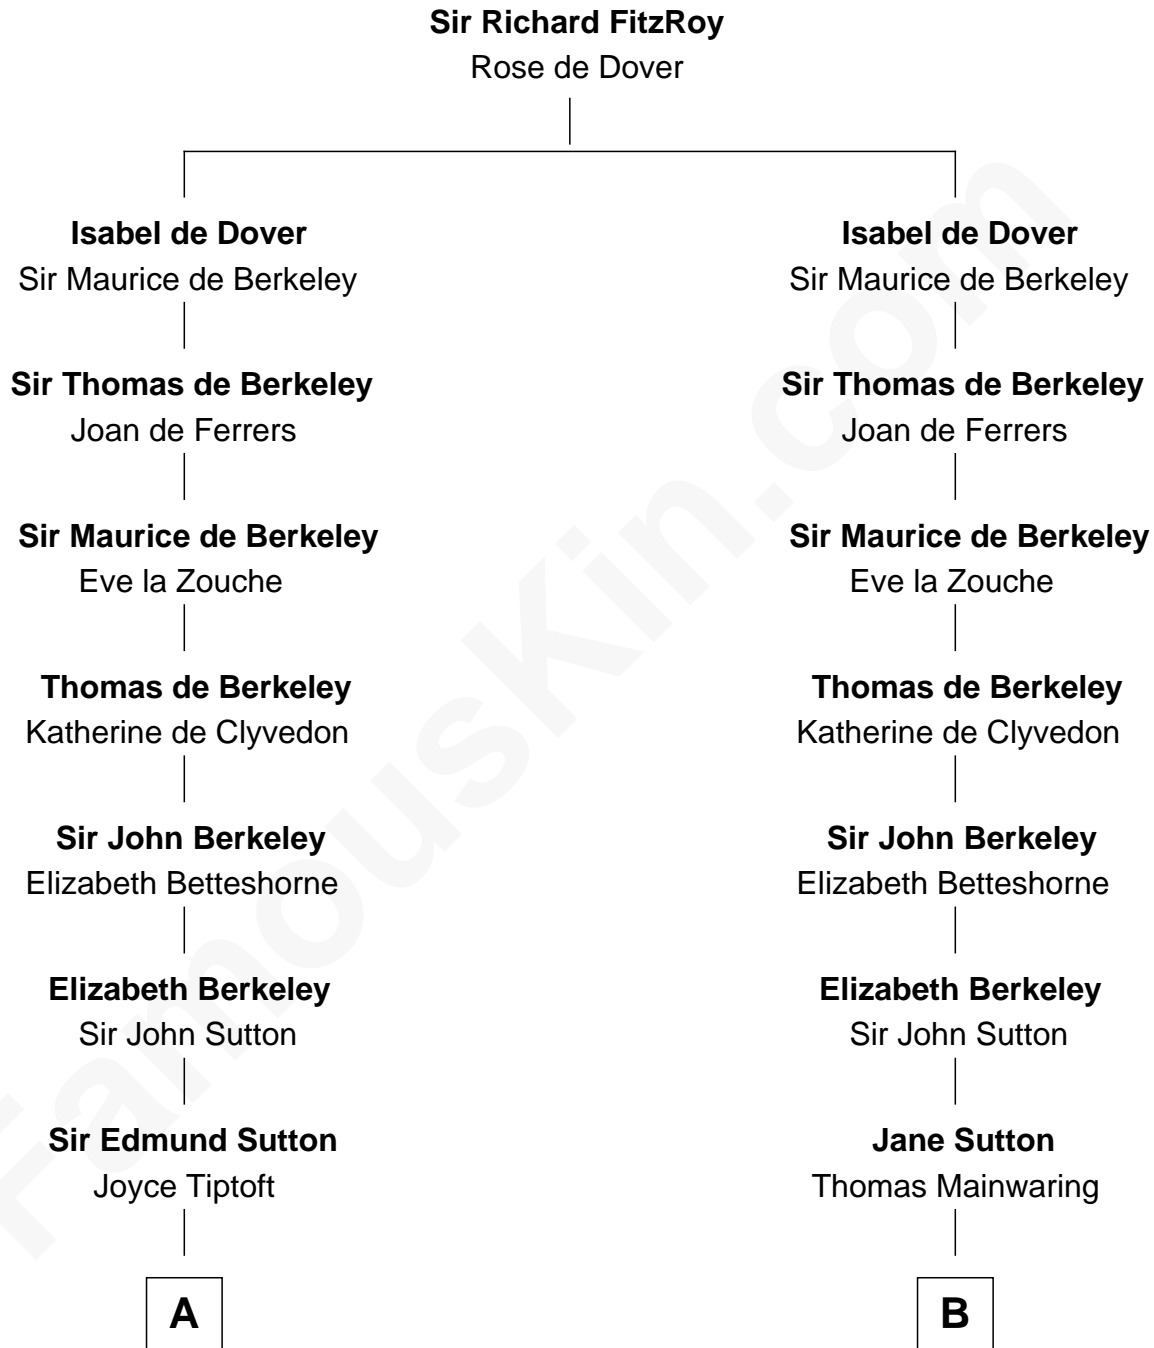

FamousKin.com
Relationship Chart of
Oliver Wendell Holmes, Jr.
U.S. Supreme Court Justice

18th cousin 1 time removed of
Grover Cleveland
22nd and 24th U.S. President

C

Sarah Wendell
Rev. Abiel Holmes

Oliver Wendell Holmes
Amelia Lee Jackson

Oliver Wendell Holmes, Jr.
U.S. Supreme Court Justice

D

Rev. Richard Falley Cleveland
Ann Neal

Grover Cleveland
22nd and 24th U.S. President

FamousKin.com