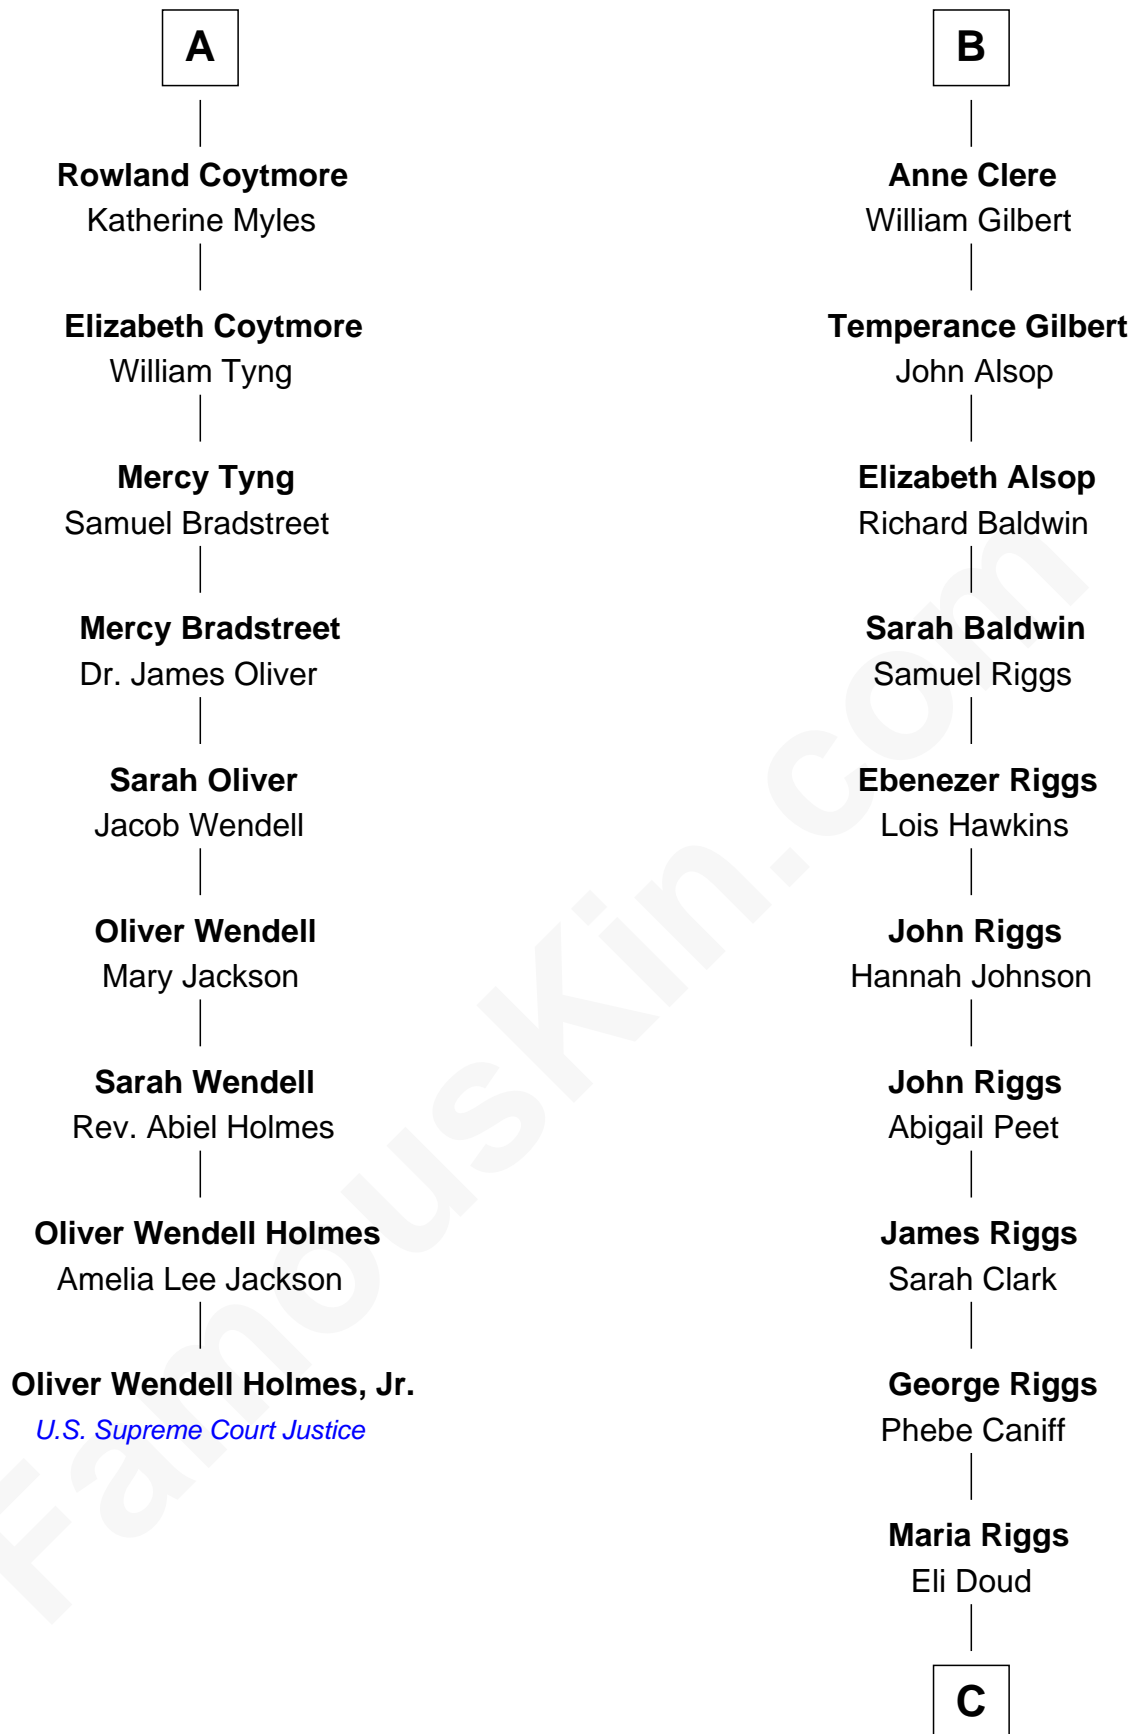

FamousKin.com
Relationship Chart of
Oliver Wendell Holmes, Jr.
U.S. Supreme Court Justice

15th cousin 4 times removed of
Mamie (Doud) Eisenhower
First Lady of President Dwight Eisenhower

C

—
Royal Houghton Doud

Mary Cornelia Sheldon

—
John Sheldon Doud

Elivera Mathilda Carlson

—
Mamie (Doud) Eisenhower

First Lady of Dwight Eisenhower

FamousKin.com