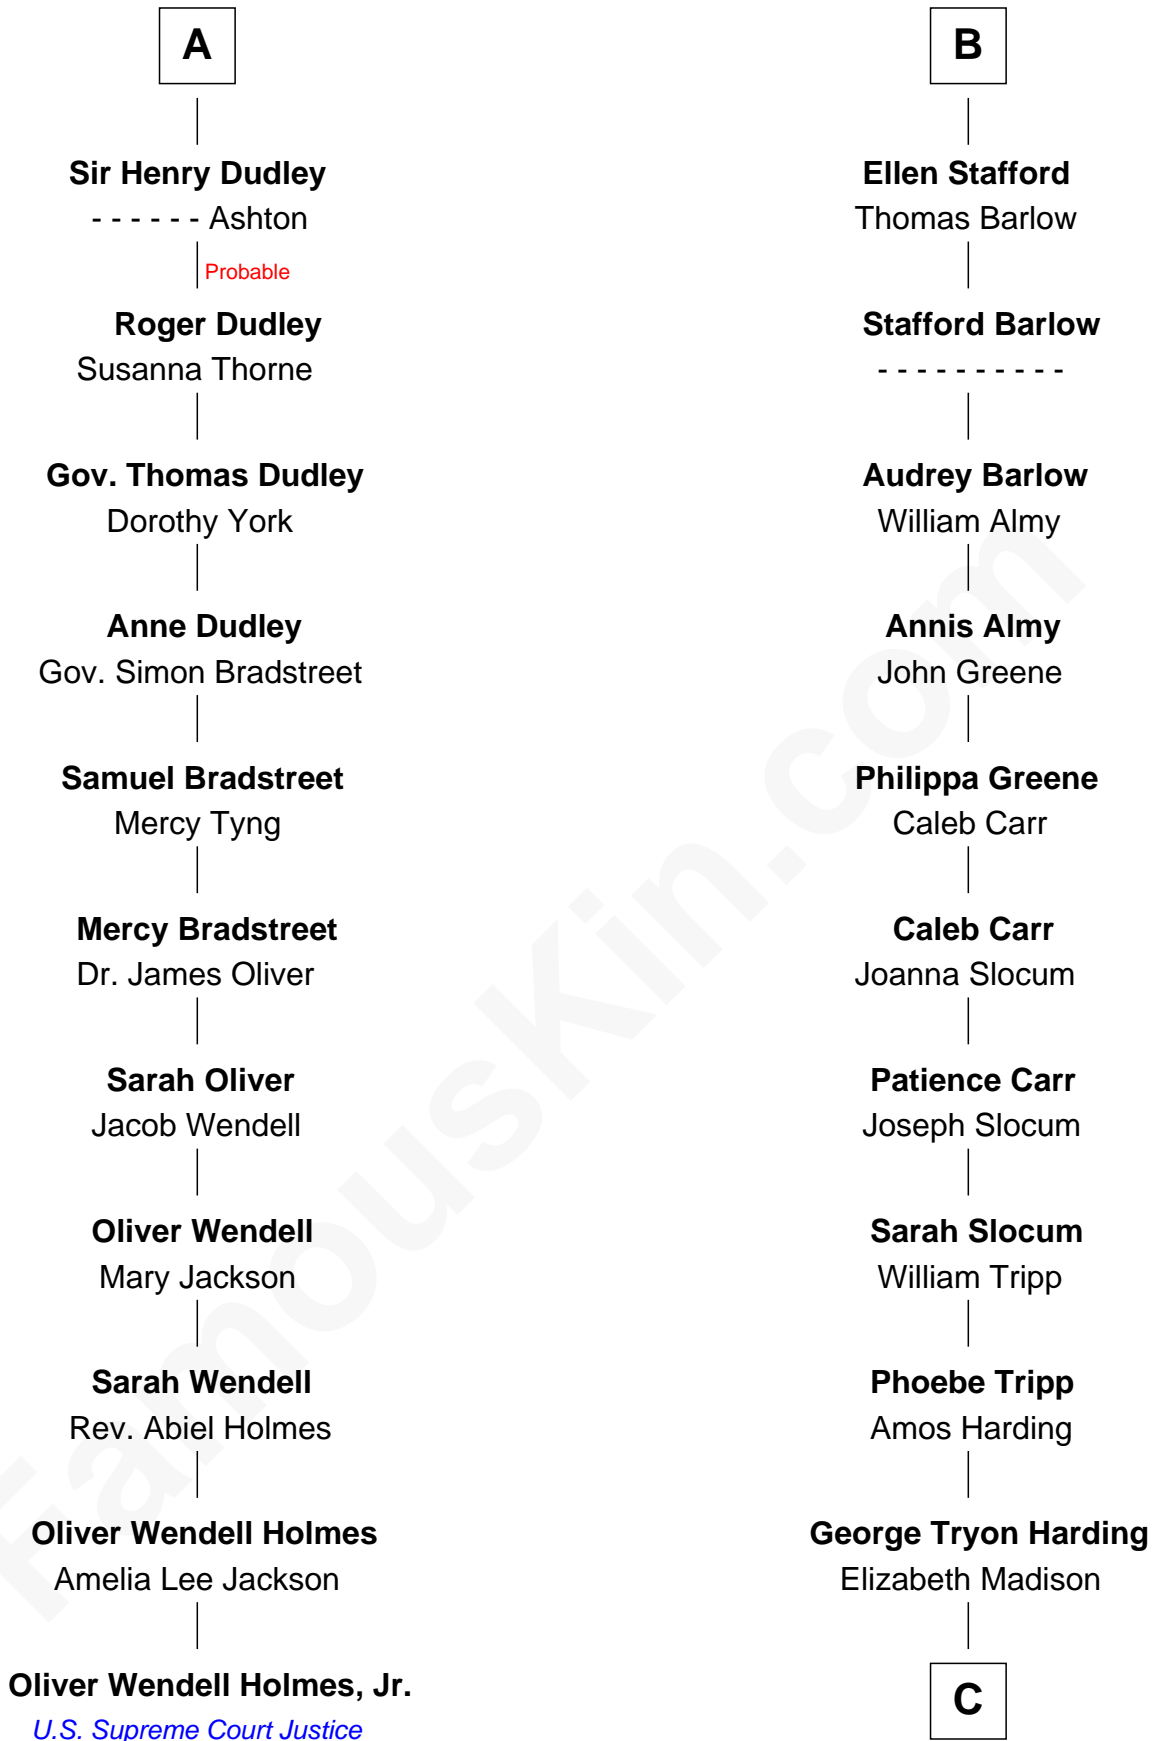

FamousKin.com
Relationship Chart of
Oliver Wendell Holmes, Jr.
U.S. Supreme Court Justice

17th cousin 2 times removed of

Warren G. Harding
29th U.S. President

C

Charles Alexander Harding

Mary Ann Crawford

Dr. George Tryon Harding

Phoebe Elizabeth Dickerson

Warren G. Harding

29th U.S. President

FamousKin.com