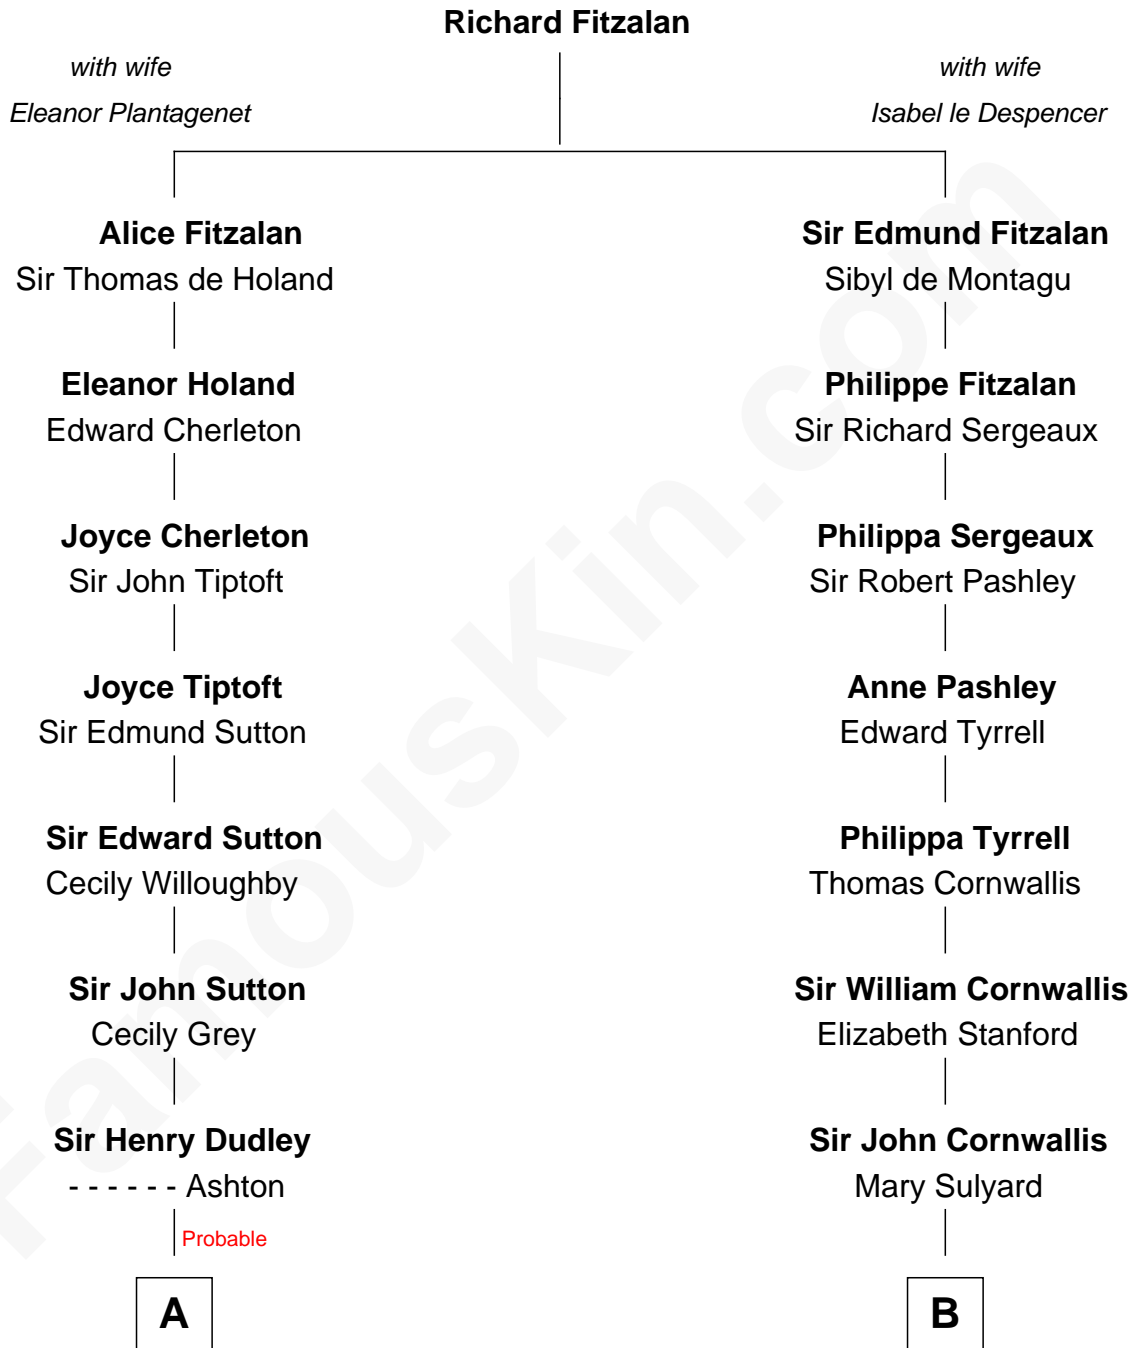

FamousKin.com
Relationship Chart of
Oliver Wendell Holmes, Jr.
U.S. Supreme Court Justice

16th cousin 2 times removed of

Ellen Louise (Axson) Wilson
First Lady of President Woodrow Wilson

C

Rev. Samuel Edward Axson

Margaret Jane Hoyt

Ellen Louise (Axson) Wilson

First Lady of Woodrow Wilson

FamousKin.com