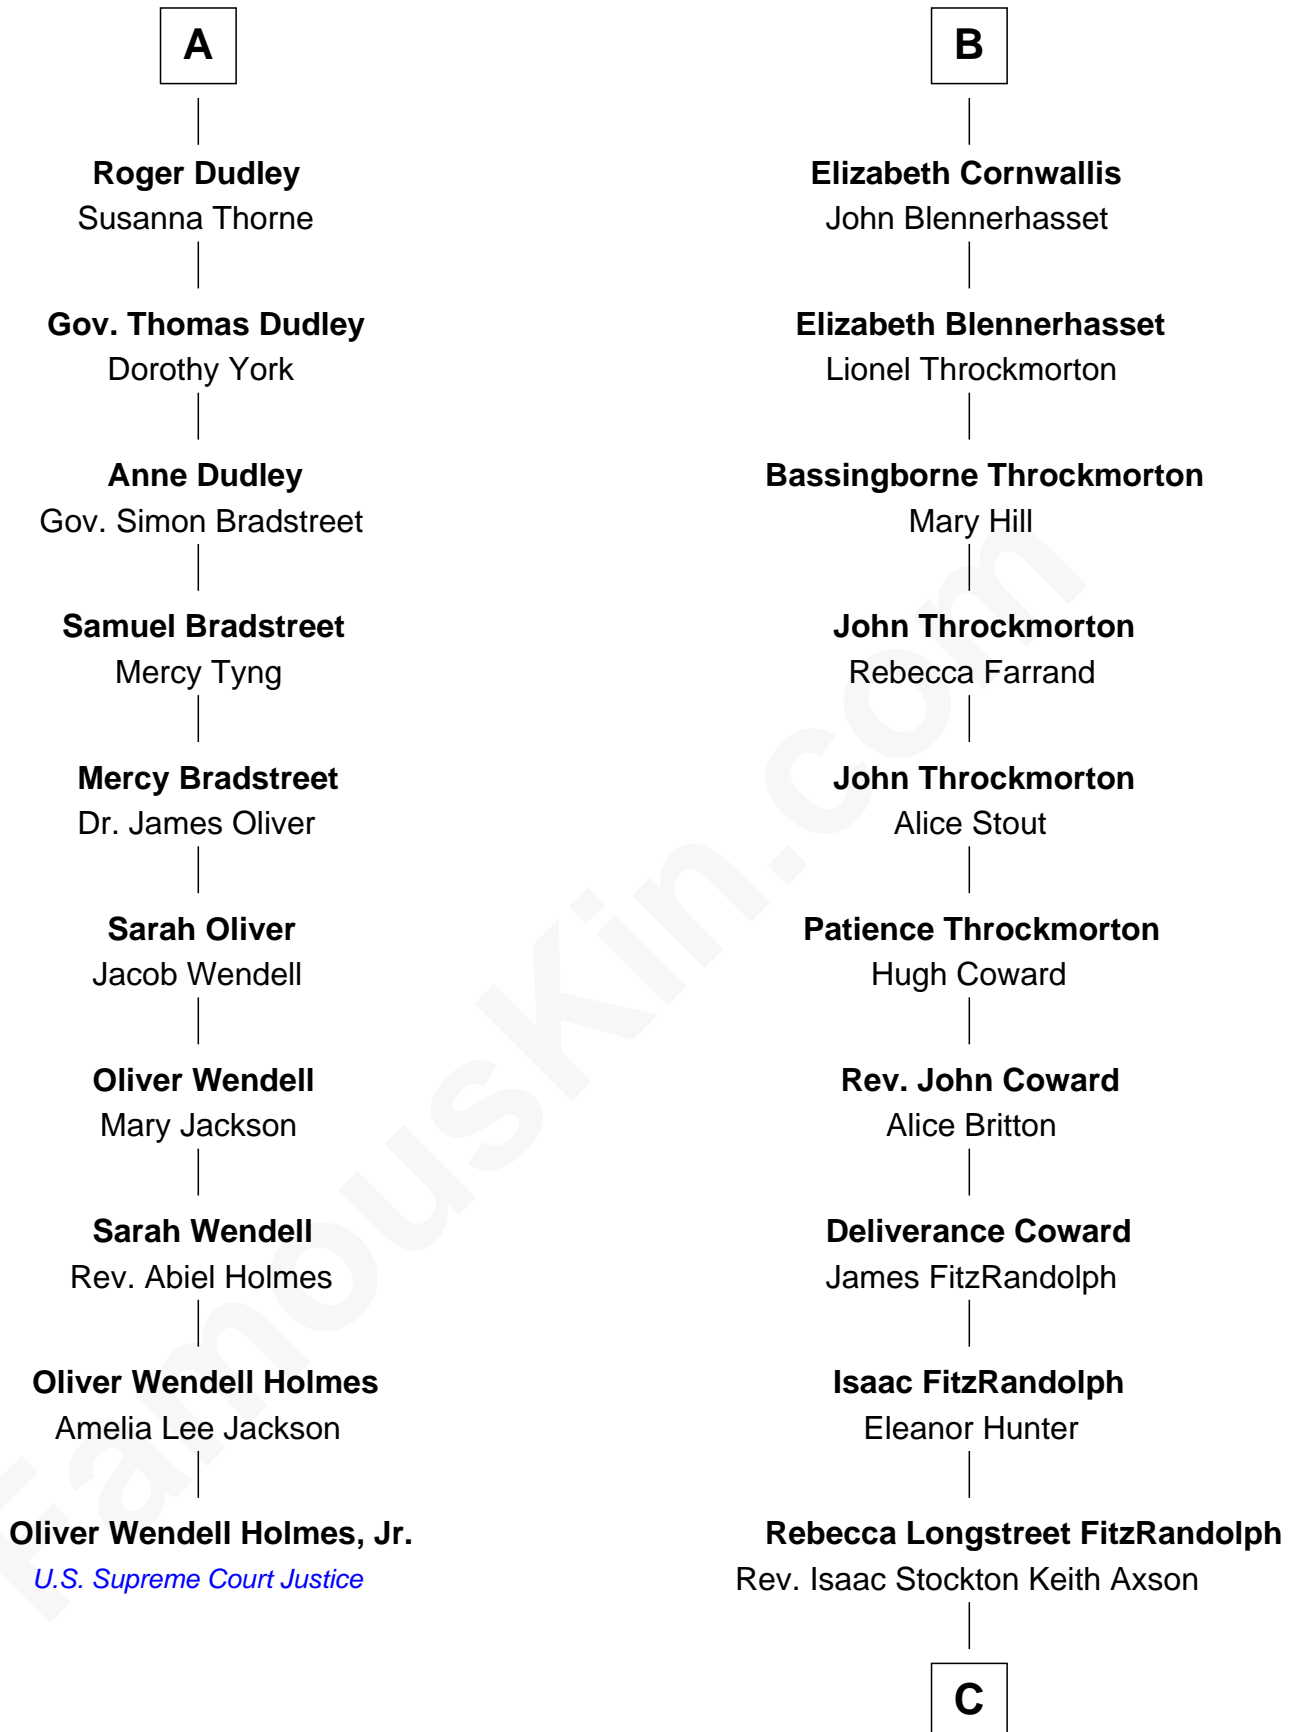

FamousKin.com
Relationship Chart of
Oliver Wendell Holmes, Jr.
U.S. Supreme Court Justice

16th cousin 2 times removed of

Ellen Louise (Axson) Wilson
First Lady of President Woodrow Wilson

C

Rev. Samuel Edward Axson

Margaret Jane Hoyt

Ellen Louise (Axson) Wilson

First Lady of Woodrow Wilson

FamousKin.com