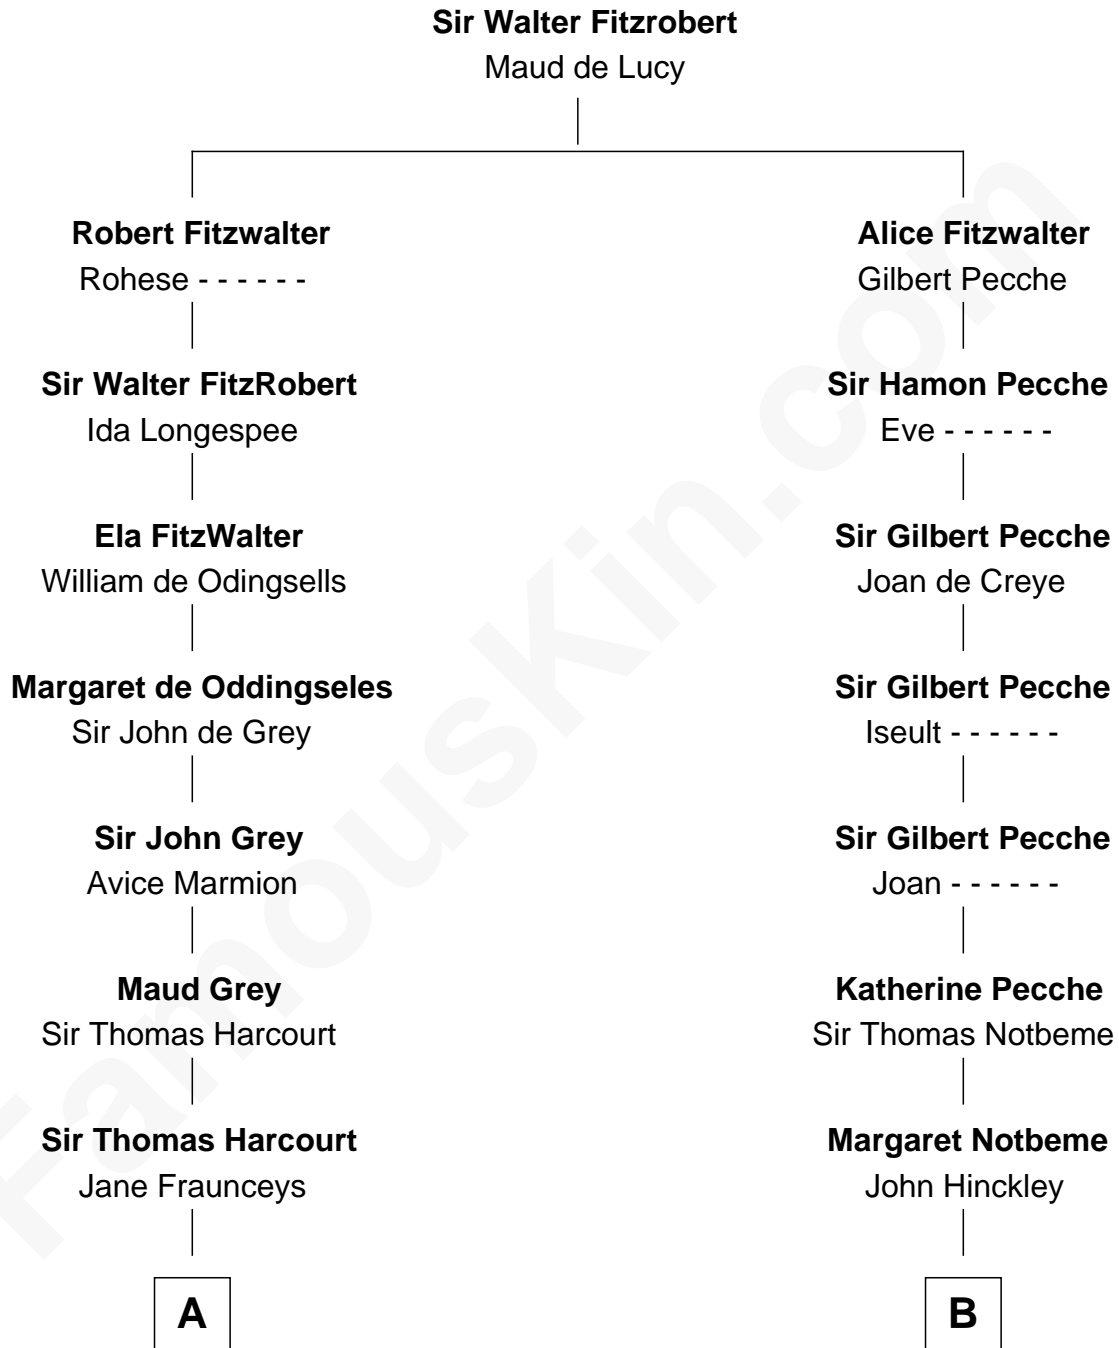

FamousKin.com
Relationship Chart of
Oliver Wendell Holmes, Jr.
U.S. Supreme Court Justice

21st cousin of
Ellen Louise (Axson) Wilson
First Lady of President Woodrow Wilson

C

Sarah Oliver
Jacob Wendell

Oliver Wendell
Mary Jackson