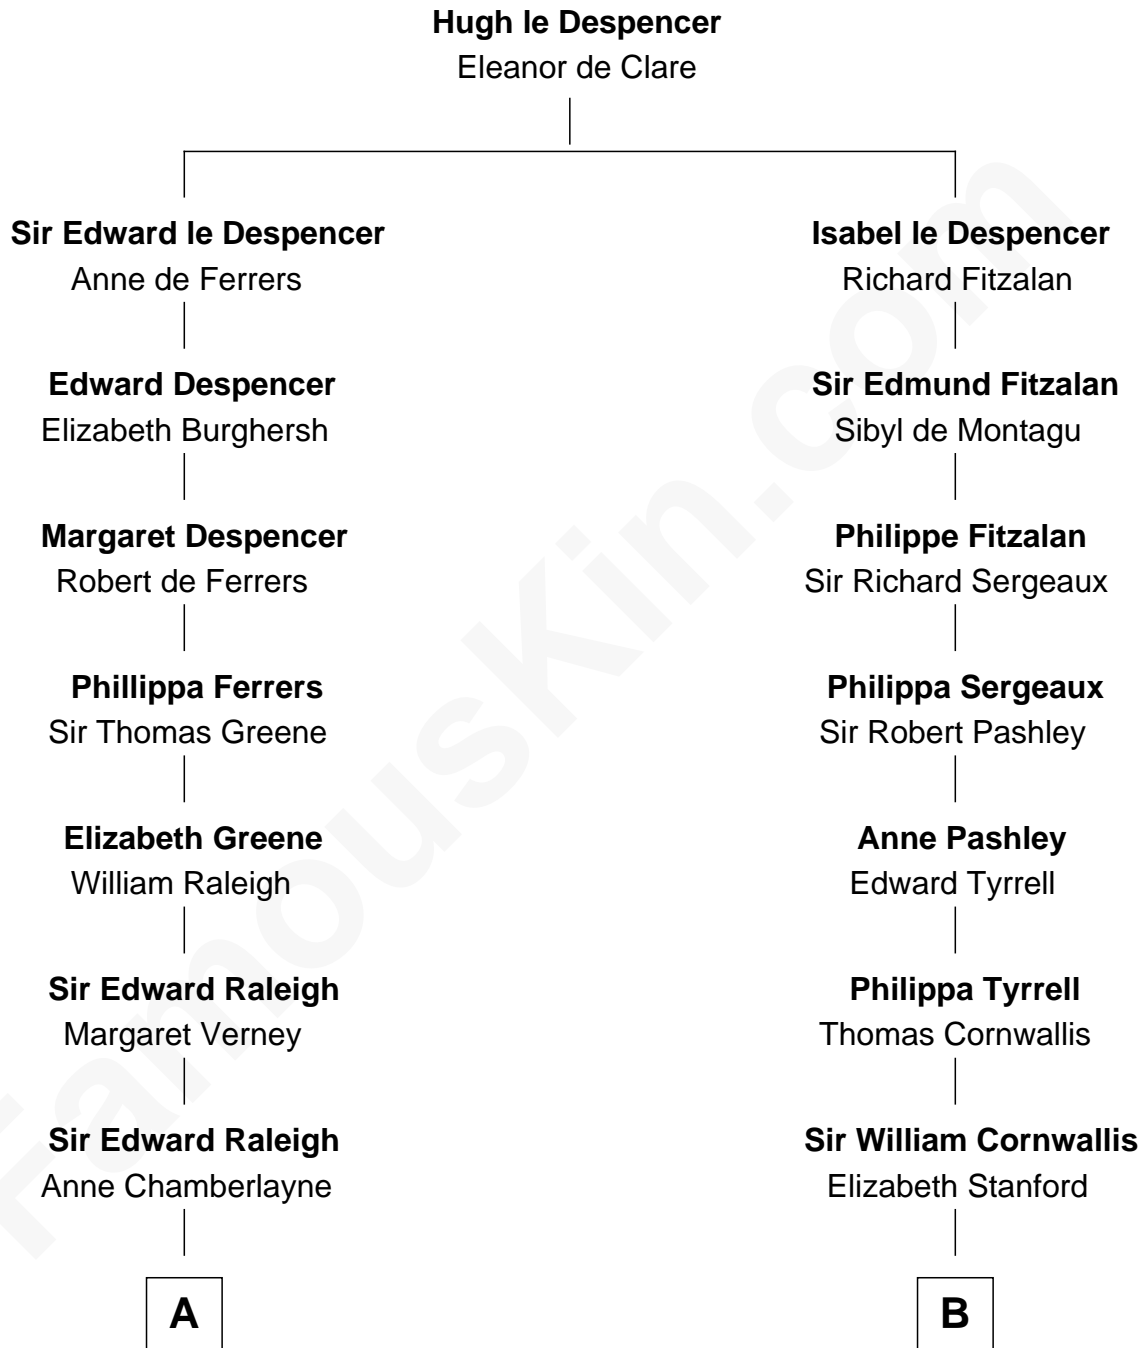

FamousKin.com
Relationship Chart of
Oliver Wendell Holmes, Jr.
U.S. Supreme Court Justice

19th cousin of
Ellen Louise (Axson) Wilson
First Lady of President Woodrow Wilson

C

Charles Jackson

Frances Cabot

Amelia Lee Jackson

Oliver Wendell Holmes

Oliver Wendell Holmes, Jr.

U.S. Supreme Court Justice

D

Rebecca Longstreet FitzRandolph

Rev. Isaac Stockton Keith Axson

Rev. Samuel Edward Axson

Margaret Jane Hoyt

Ellen Louise (Axson) Wilson

First Lady of Woodrow Wilson

FamousKin.com