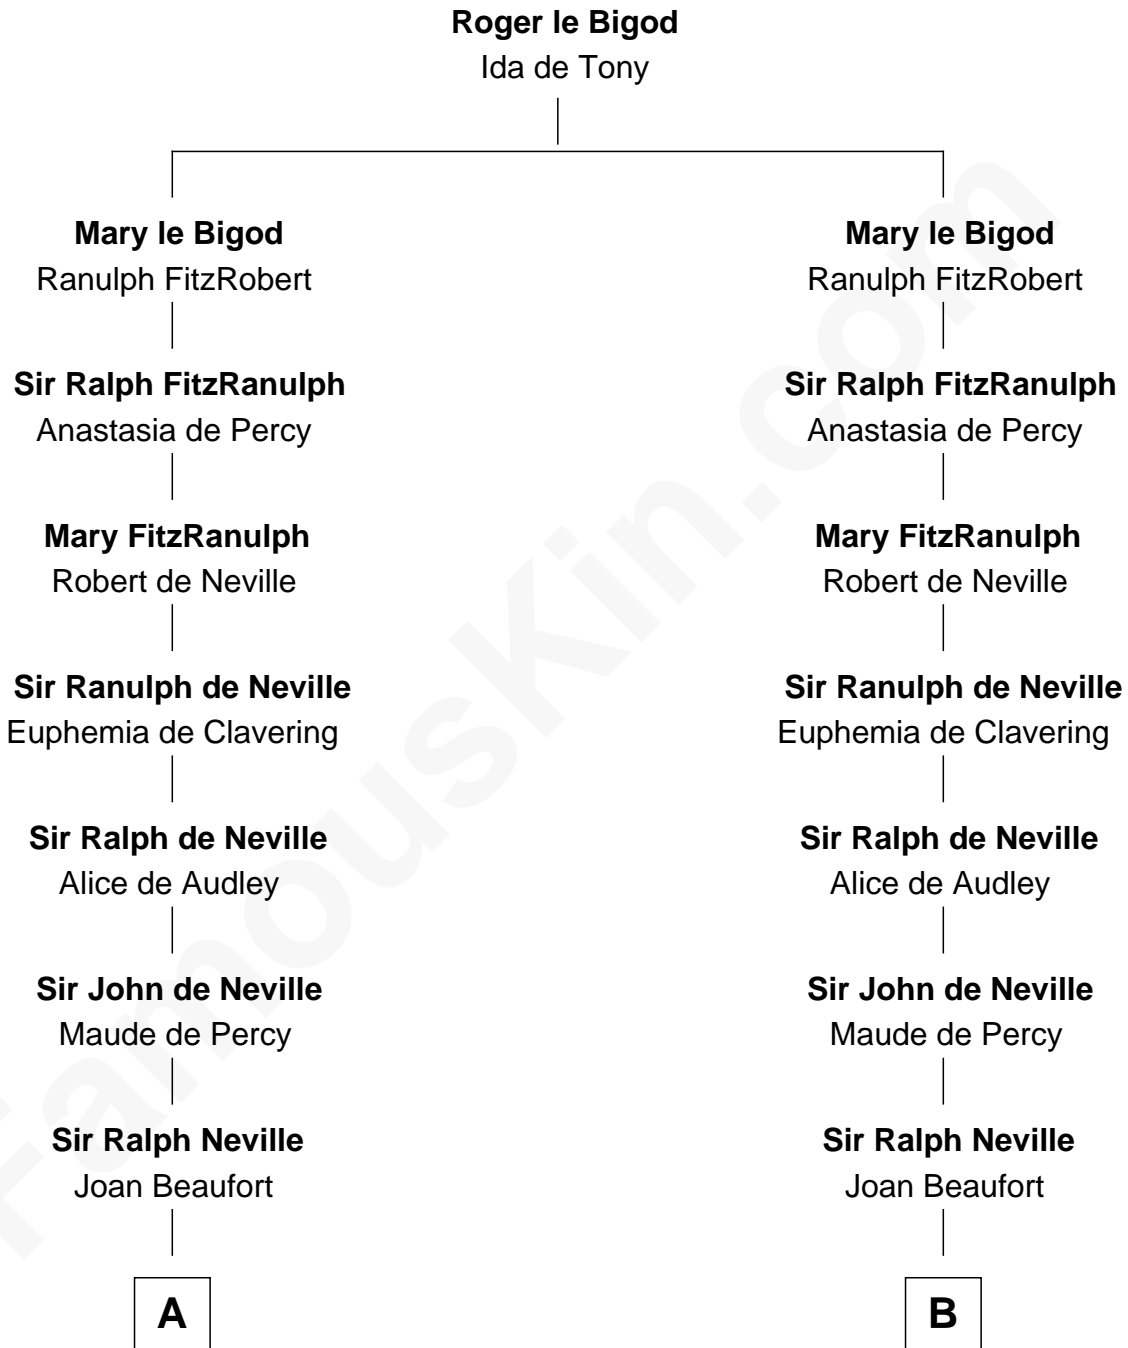

FamousKin.com

Relationship Chart of Oliver Wendell Holmes, Jr.

U.S. Supreme Court Justice

21st cousin of

William Fishback

17th Governor of Arkansas

C

Sarah Oliver
Jacob Wendell

Oliver Wendell
Mary Jackson

Sarah Wendell
Rev. Abiel Holmes

Oliver Wendell Holmes
Amelia Lee Jackson

Oliver Wendell Holmes, Jr.
U.S. Supreme Court Justice

D

Elizabeth Randolph
William Yates

William Yates
Anne Isham Poythress

Benjamin Poythress Yates
Elizabeth Frances Stith

Sophia Ann Yates
Frederick Fishback

William Fishback
17th Governor of Arkansas

FamousKin.com