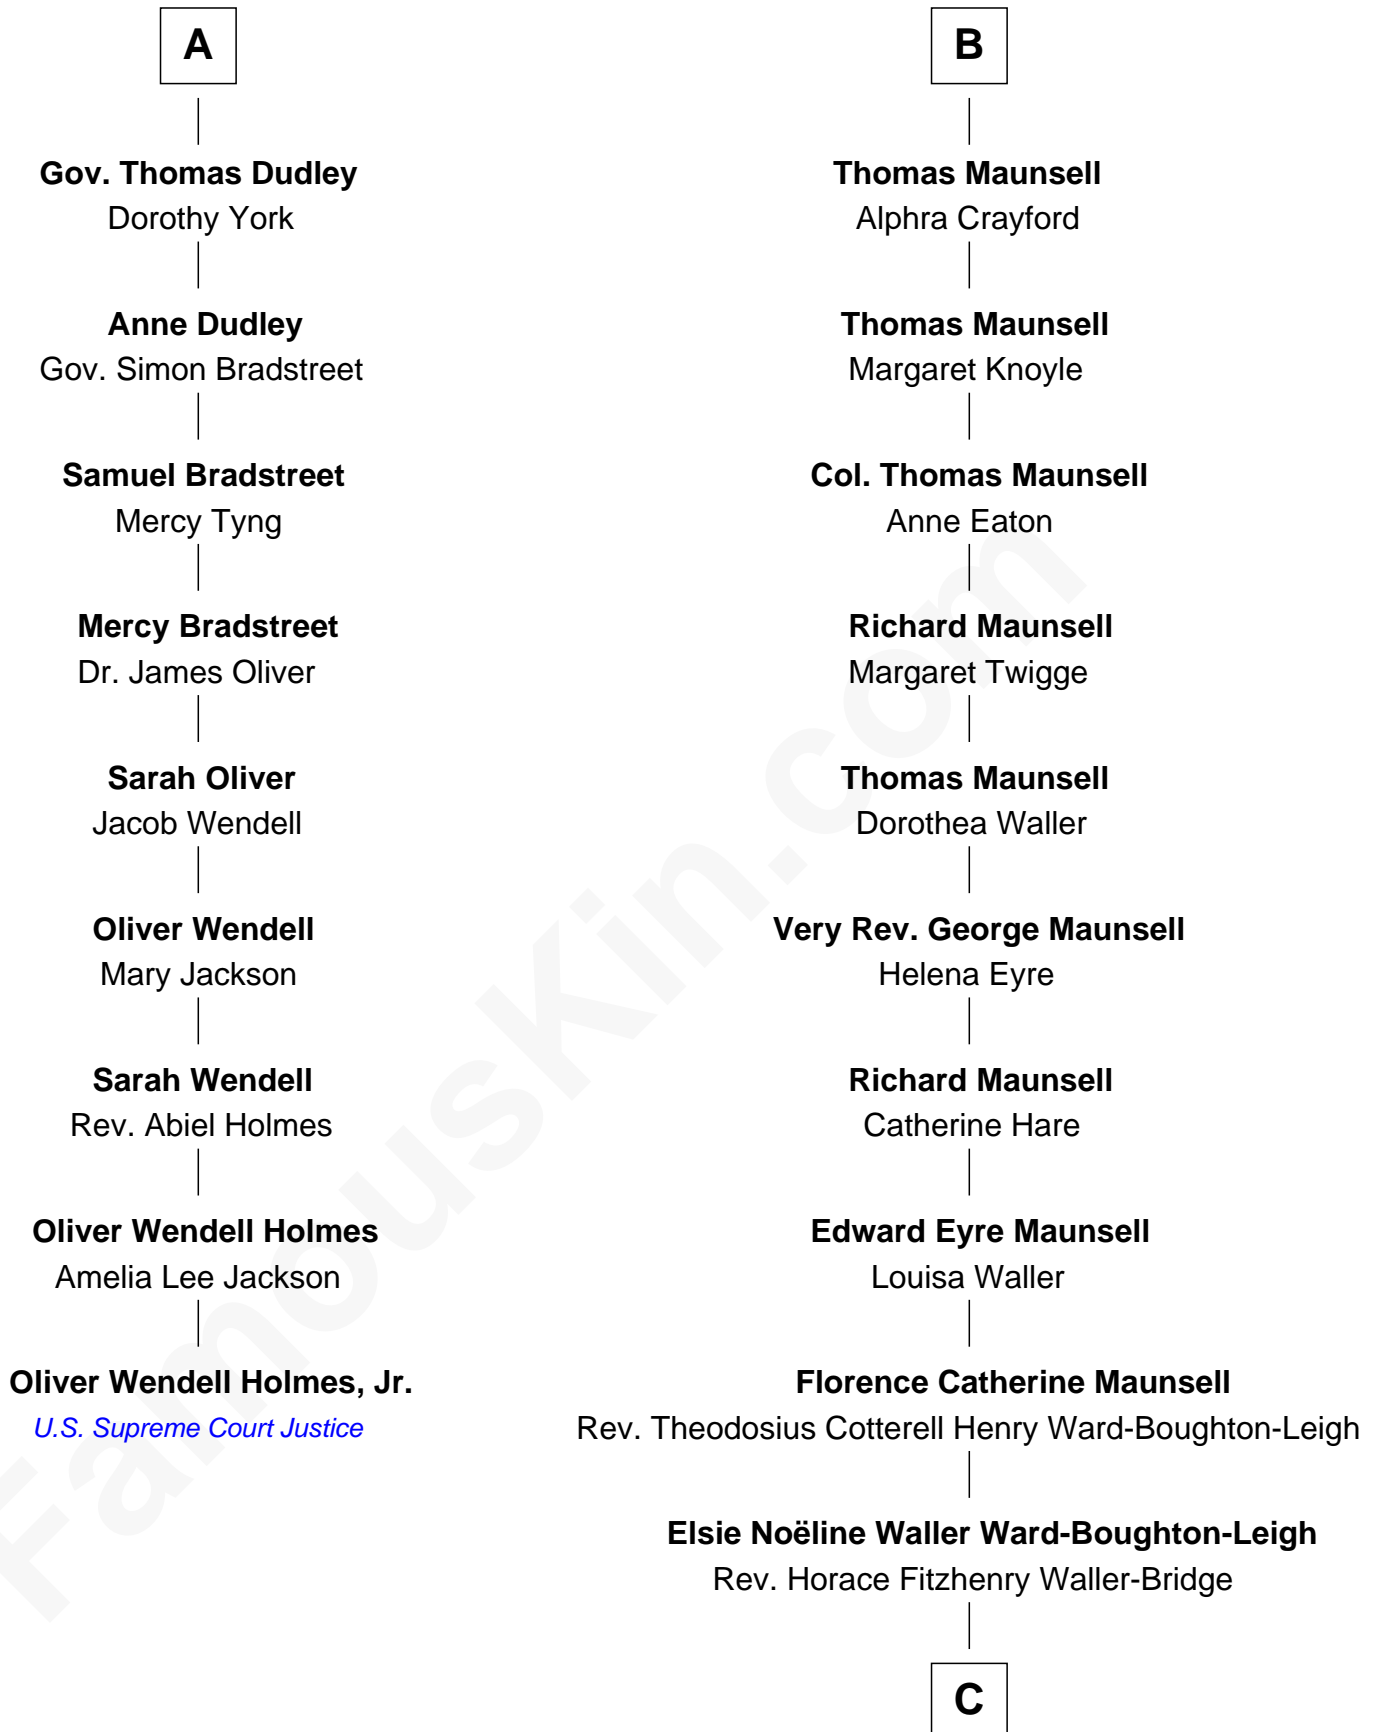

FamousKin.com
Relationship Chart of
Oliver Wendell Holmes, Jr.
U.S. Supreme Court Justice

15th cousin 4 times removed of
Phoebe Waller-Bridge
Theatre, TV and Movie Actress

C

Cyprian Chandos Richard Waller Waller-Bridge