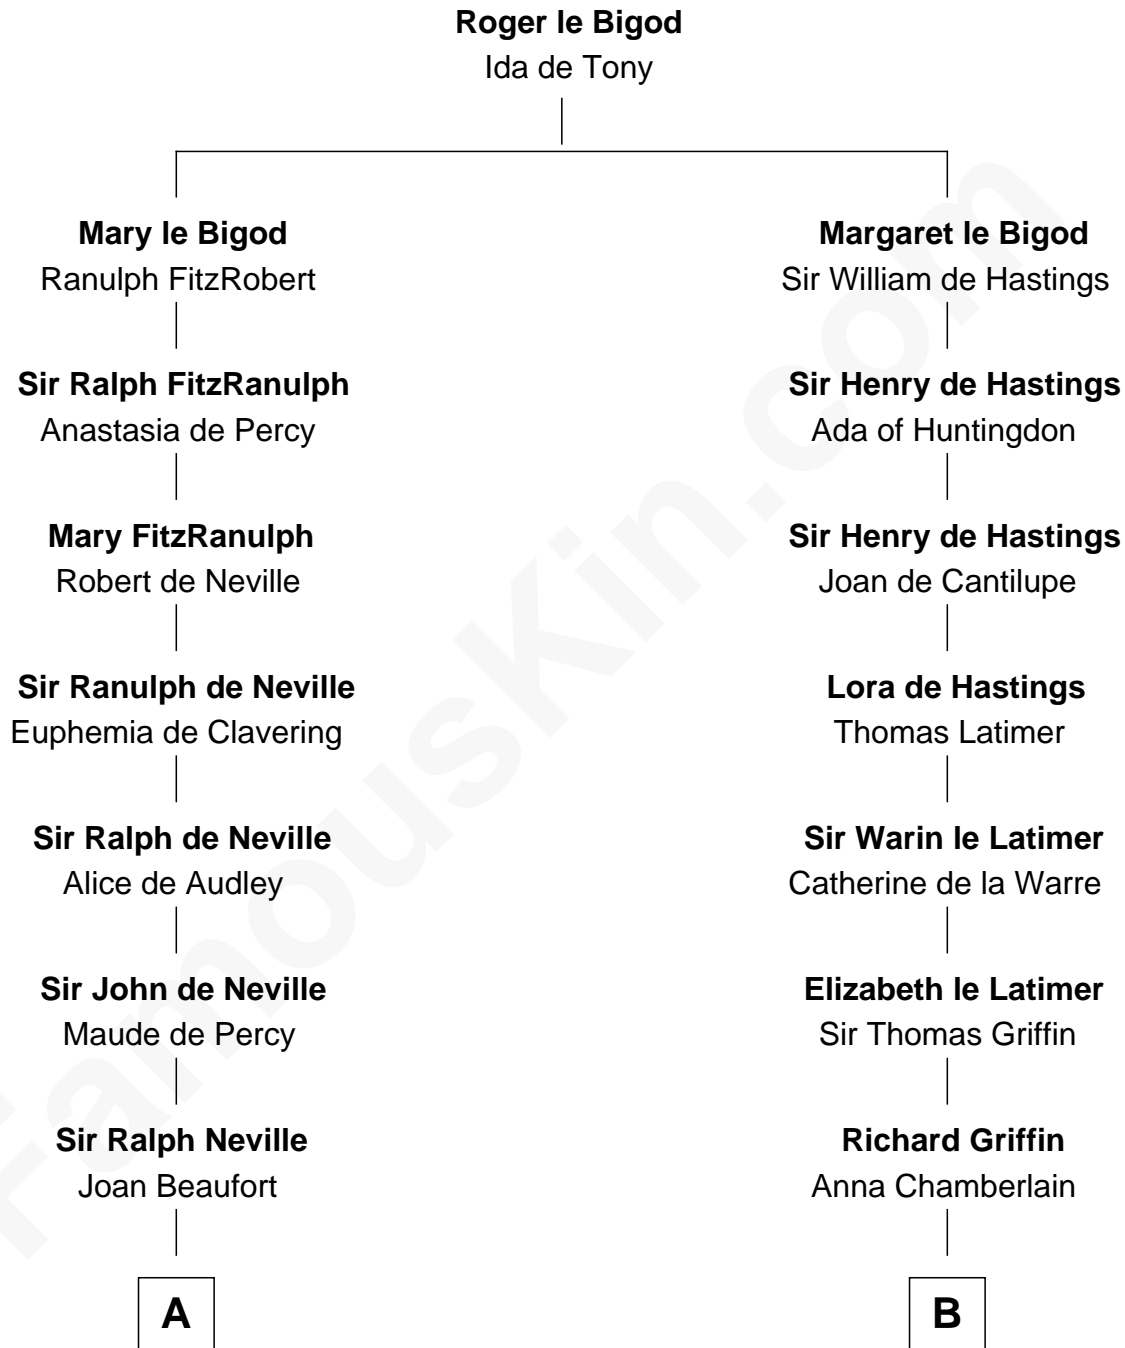

**FamousKin.com**  
**Relationship Chart of**  
**Oliver Wendell Holmes, Jr.**  
*U.S. Supreme Court Justice*

**21st cousin of**  
**J.P. Morgan**  
*American Banker and Art Collector*

**C**

**Sarah Oliver**  
Jacob Wendell

**Oliver Wendell**  
Mary Jackson

**Sarah Wendell**  
Rev. Abiel Holmes

**Oliver Wendell Holmes**  
Amelia Lee Jackson

**Oliver Wendell Holmes, Jr.**  
*U.S. Supreme Court Justice*

**D**

**Lynde Lord**  
Lois Sheldon