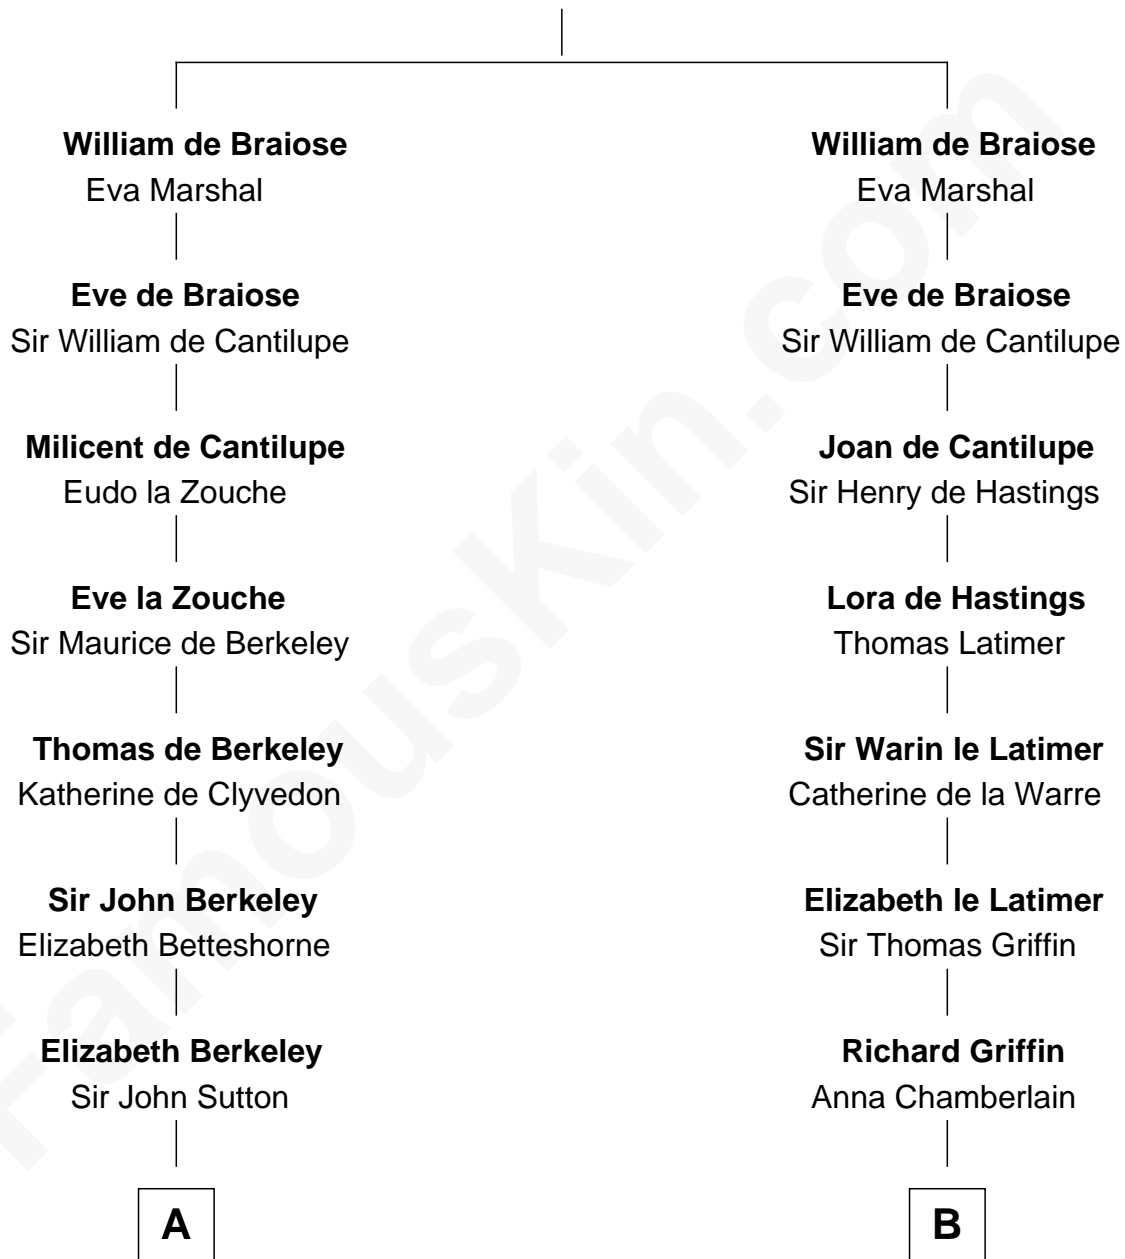

FamousKin.com
Relationship Chart of
Oliver Wendell Holmes, Jr.
U.S. Supreme Court Justice

20th cousin 1 time removed of
J.P. Morgan
American Banker and Art Collector

Reginald de Braiose

C

Oliver Wendell

Mary Jackson

Sarah Wendell

Rev. Abiel Holmes

Oliver Wendell Holmes

Amelia Lee Jackson

Oliver Wendell Holmes, Jr.

U.S. Supreme Court Justice

D

Lynde Lord