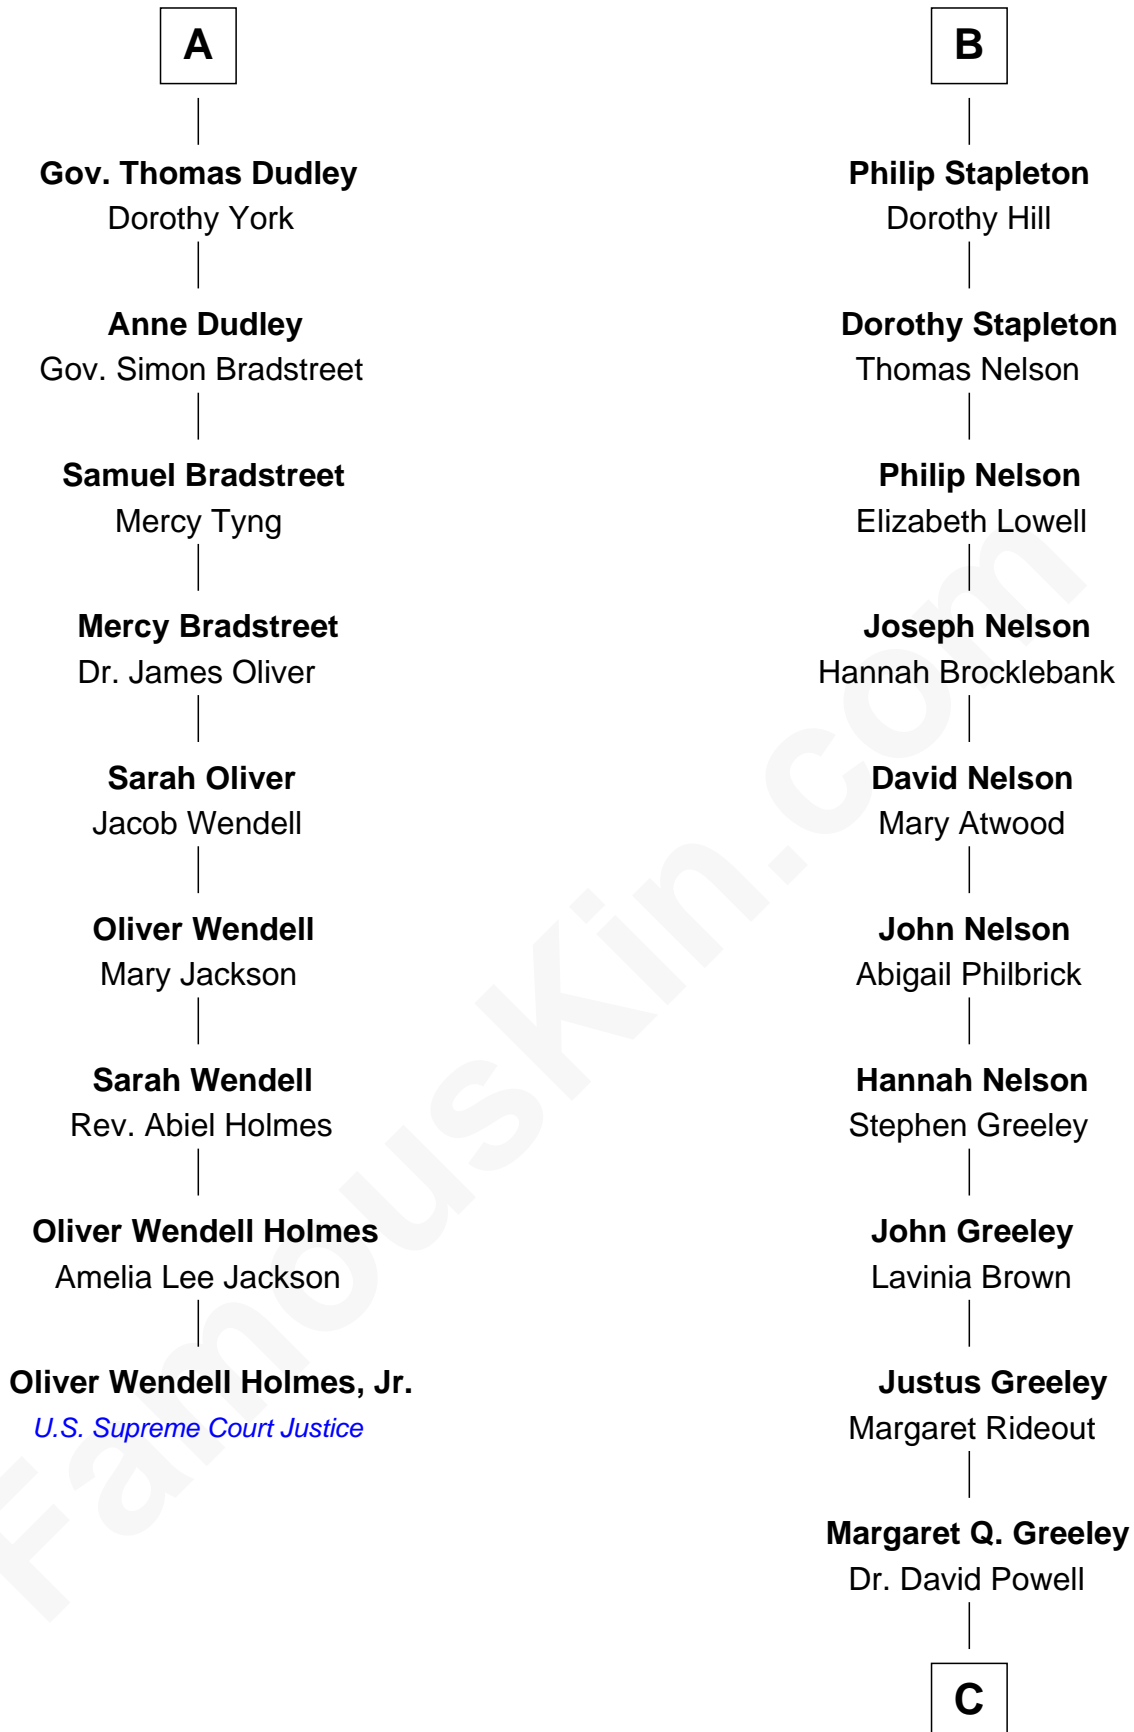

FamousKin.com
Relationship Chart of
Oliver Wendell Holmes, Jr.
U.S. Supreme Court Justice

15th cousin 4 times removed of

Margot Kidder
TV and Movie Actress

C

—
Margaret Powell
Sidney Jesse Kidder

—
Kendall Kidder
Jocelyn Mary Wilson