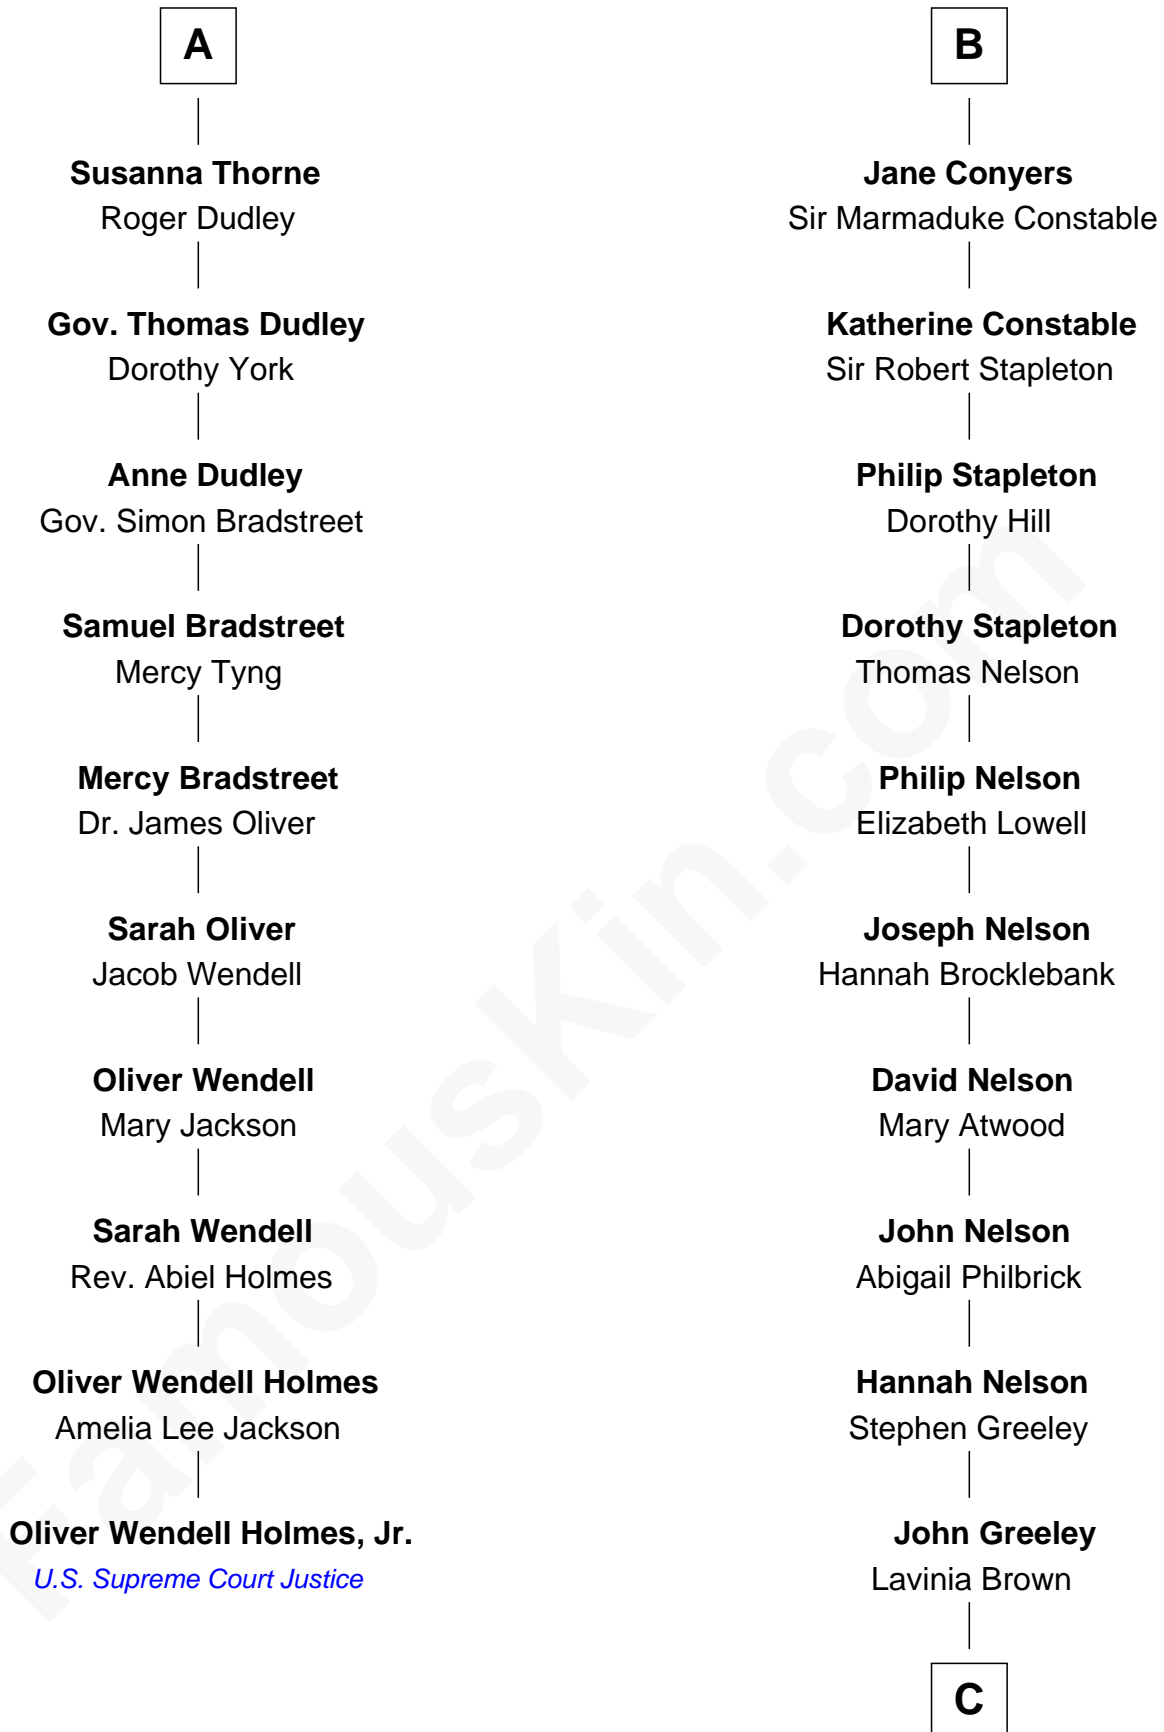

**FamousKin.com**  
**Relationship Chart of**  
**Oliver Wendell Holmes, Jr.**  
*U.S. Supreme Court Justice*

**16th cousin 5 times removed of**

**Margot Kidder**  
*TV and Movie Actress*

**C**

**Justus Greeley**  
Margaret Rideout

**Margaret Q. Greeley**  
Dr. David Powell

**Margaret Powell**  
Sidney Jesse Kidder

**Kendall Kidder**  
Jocelyn Mary Wilson

**Margot Kidder**  
*TV and Movie Actress*

FamousKin.com