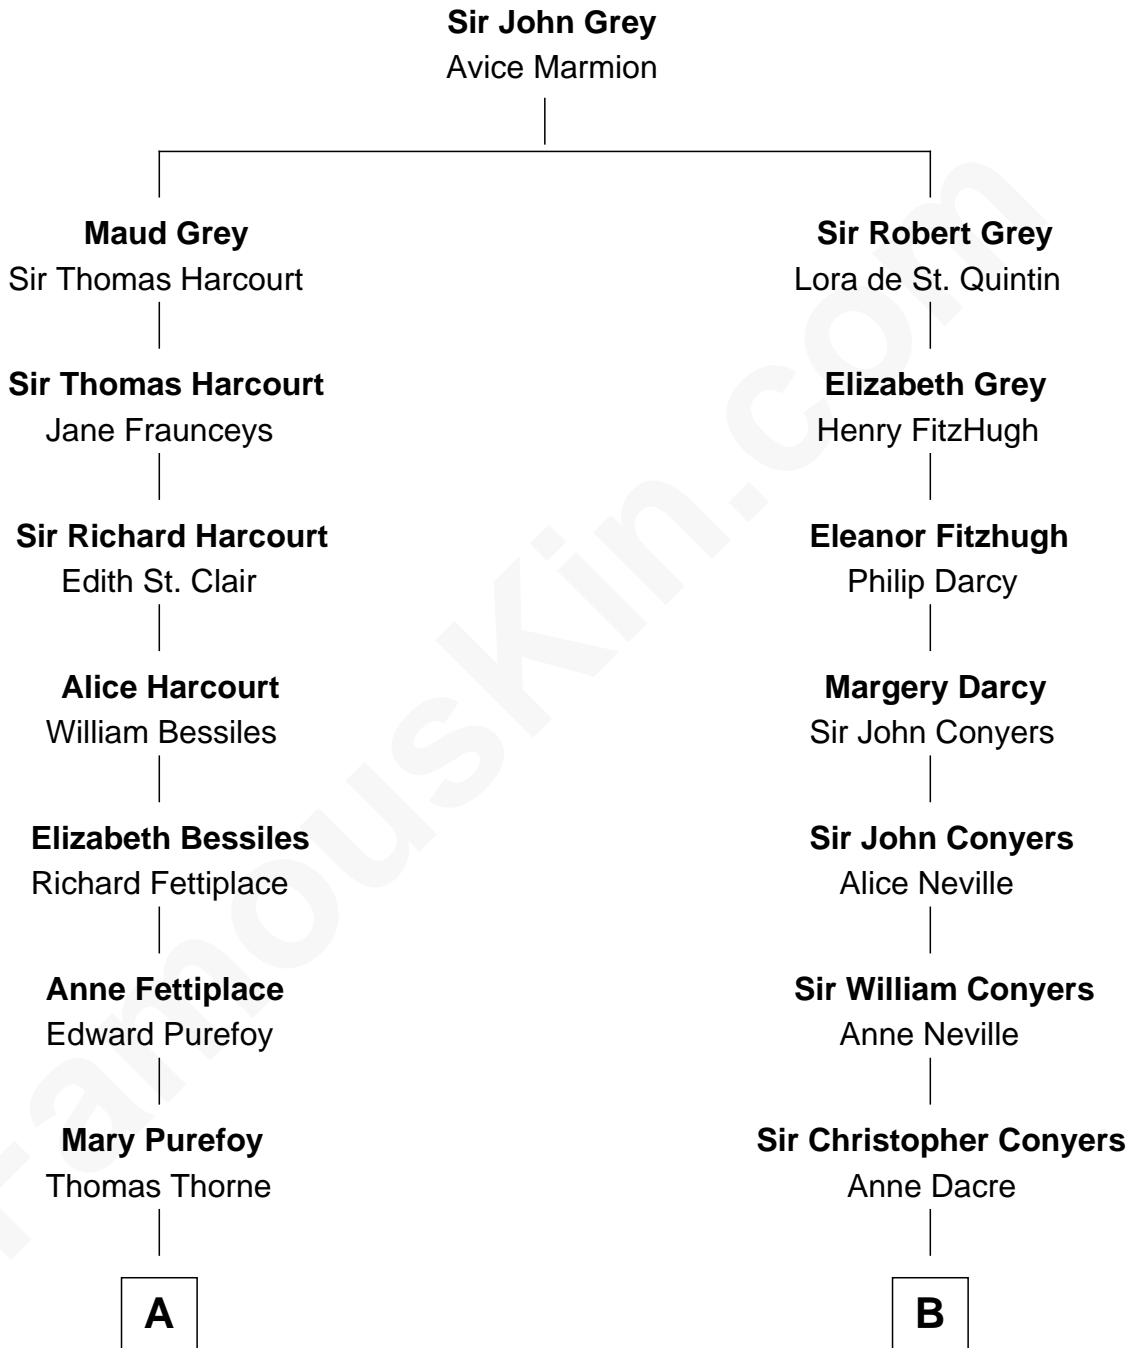

**FamousKin.com**  
**Relationship Chart of**  
**Oliver Wendell Holmes, Jr.**  
*U.S. Supreme Court Justice*

**16th cousin 5 times removed of**

**Margot Kidder**  
*TV and Movie Actress*

**C**

**Justus Greeley**  
Margaret Rideout

**Margaret Q. Greeley**  
Dr. David Powell

**Margaret Powell**  
Sidney Jesse Kidder

**Kendall Kidder**  
Jocelyn Mary Wilson

**Margot Kidder**  
*TV and Movie Actress*

FamousKin.com