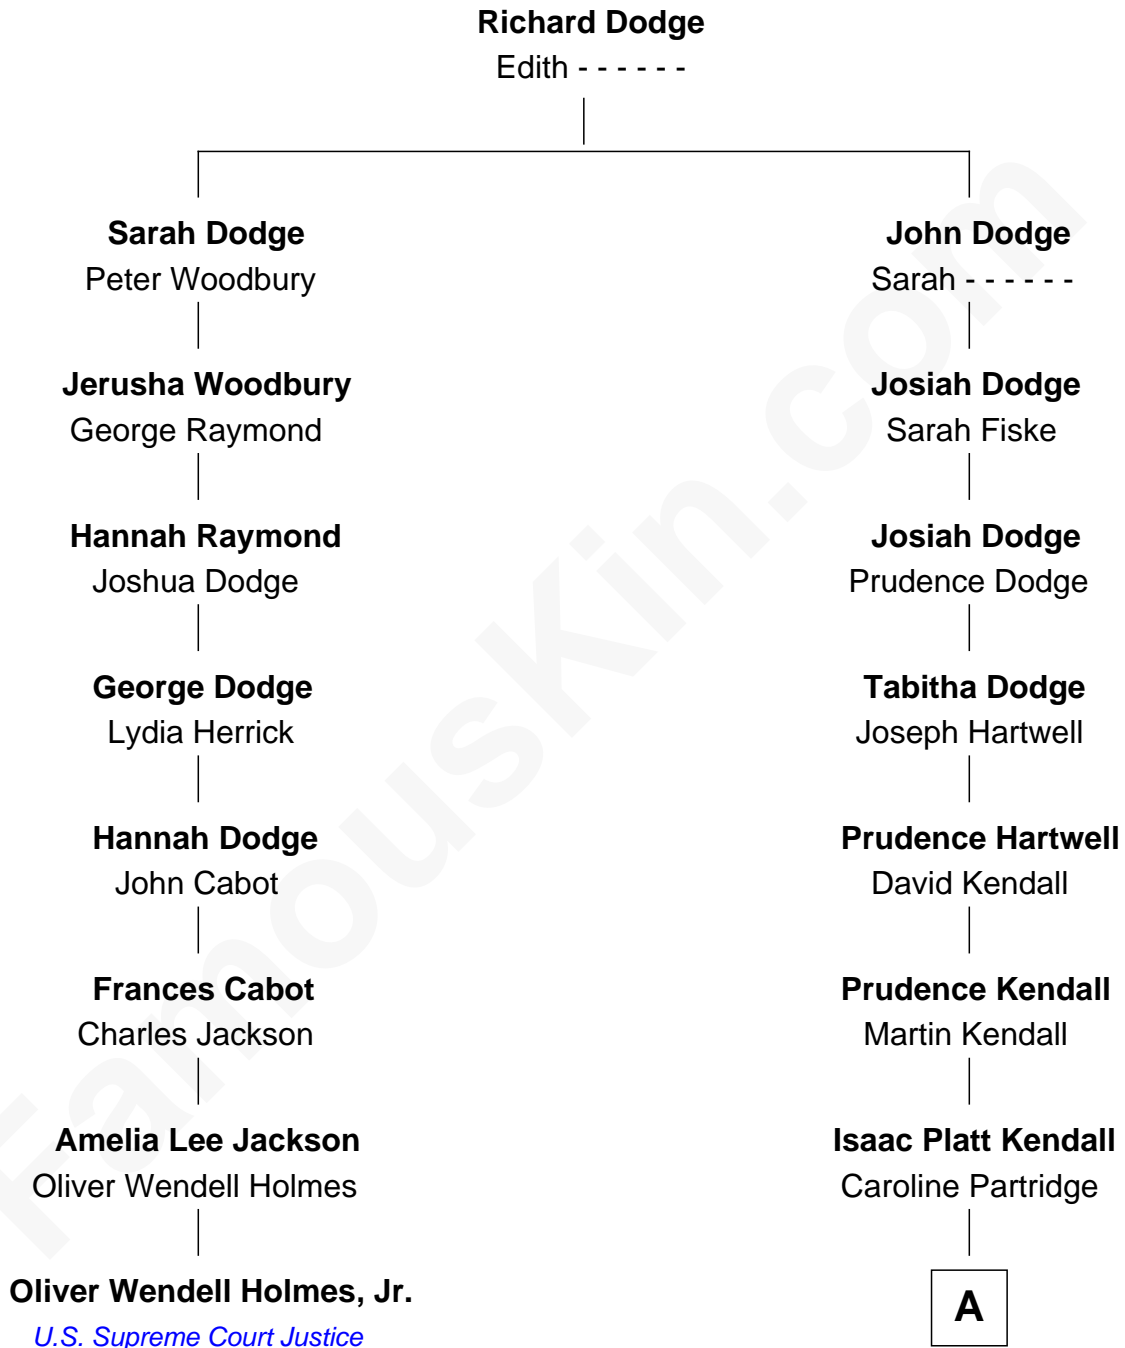

FamousKin.com
Relationship Chart of
Oliver Wendell Holmes, Jr.
U.S. Supreme Court Justice

7th cousin 3 times removed of

Margot Kidder
TV and Movie Actress

A

—
Louise Kendall

Willard Kidder

—
Sidney Jesse Kidder

Margaret Powell

—
Kendall Kidder

Jocelyn Mary Wilson

—
Margot Kidder

TV and Movie Actress

FamousKin.com