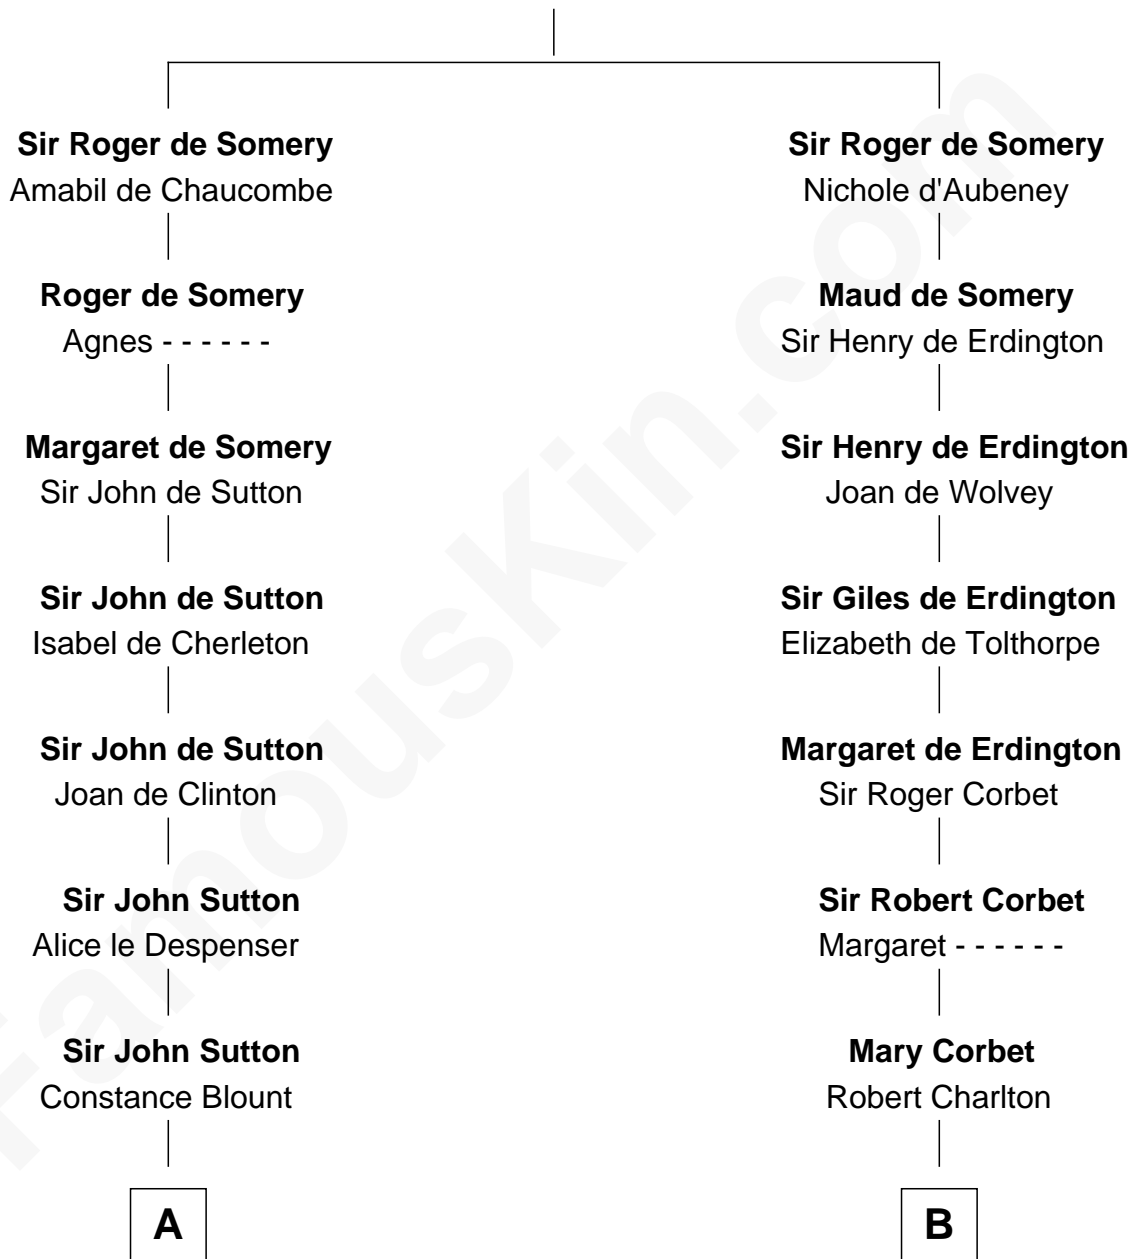

FamousKin.com
Relationship Chart of
Oliver Wendell Holmes, Jr.
U.S. Supreme Court Justice

21st cousin of

Katharine Hepburn
Movie Actress

Sir Ralph de Somery
 Margaret le Gras

C

Sarah Oliver
Jacob Wendell

Oliver Wendell
Mary Jackson

Sarah Wendell
Rev. Abiel Holmes

Oliver Wendell Holmes
Amelia Lee Jackson

Oliver Wendell Holmes, Jr.
U.S. Supreme Court Justice

D

Erastus Spalding
Jennet Mack

Martha Ann Spalding
Leman Benton Garlinghouse

Caroline Garlinghouse
Alfred Augustus Houghton