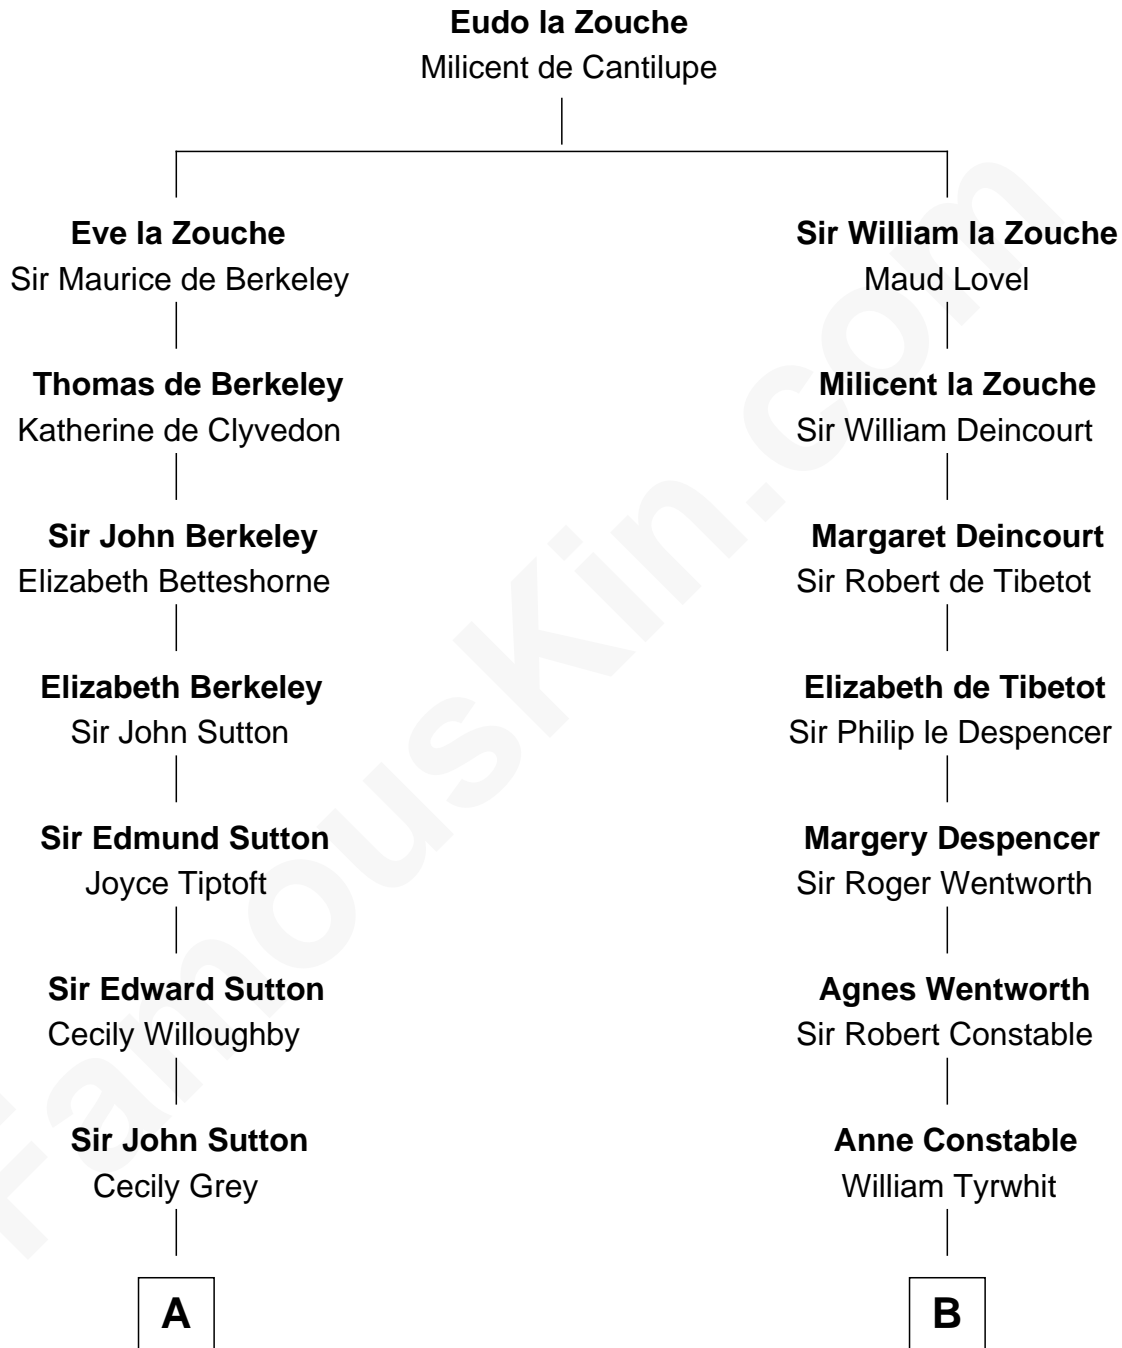

FamousKin.com
Relationship Chart of
Oliver Wendell Holmes, Jr.
U.S. Supreme Court Justice

17th cousin 3 times removed of

Katharine Hepburn
Movie Actress

C

Martha Ann Spalding

Leman Benton Garlinghouse

Caroline Garlinghouse

Alfred Augustus Houghton

Katharine Martha Houghton

Thomas Norval Hepburn

Katharine Hepburn

Movie Actress

FamousKin.com