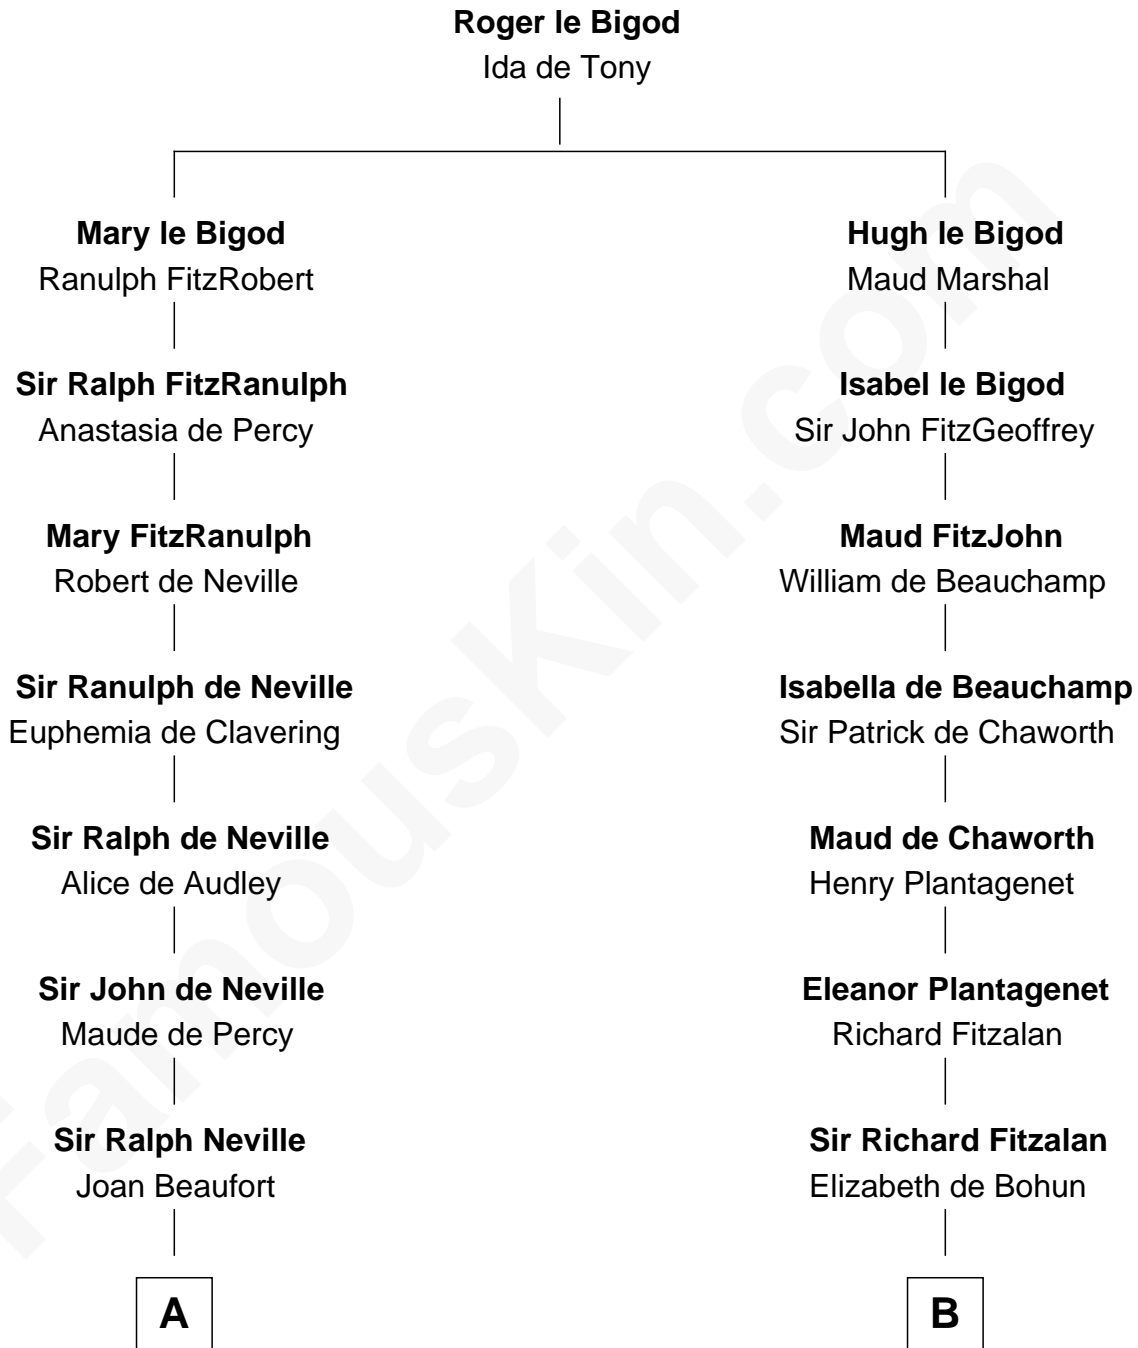

**FamousKin.com**  
**Relationship Chart of**  
**Oliver Wendell Holmes, Jr.**  
*U.S. Supreme Court Justice*

**18th cousin 3 times removed of**

**Roger Sherman**

*Signer of the Declaration of Independence*

**C**

**Sarah Oliver**  
Jacob Wendell

**Oliver Wendell**  
Mary Jackson

**Sarah Wendell**  
Rev. Abiel Holmes

**Oliver Wendell Holmes**  
Amelia Lee Jackson

**Oliver Wendell Holmes, Jr.**  
*U.S. Supreme Court Justice*

**D**

**Mehetable Wellington**  
William Sherman

**Roger Sherman**  
*Signer of Declaration of Independence*

FamousKin.com