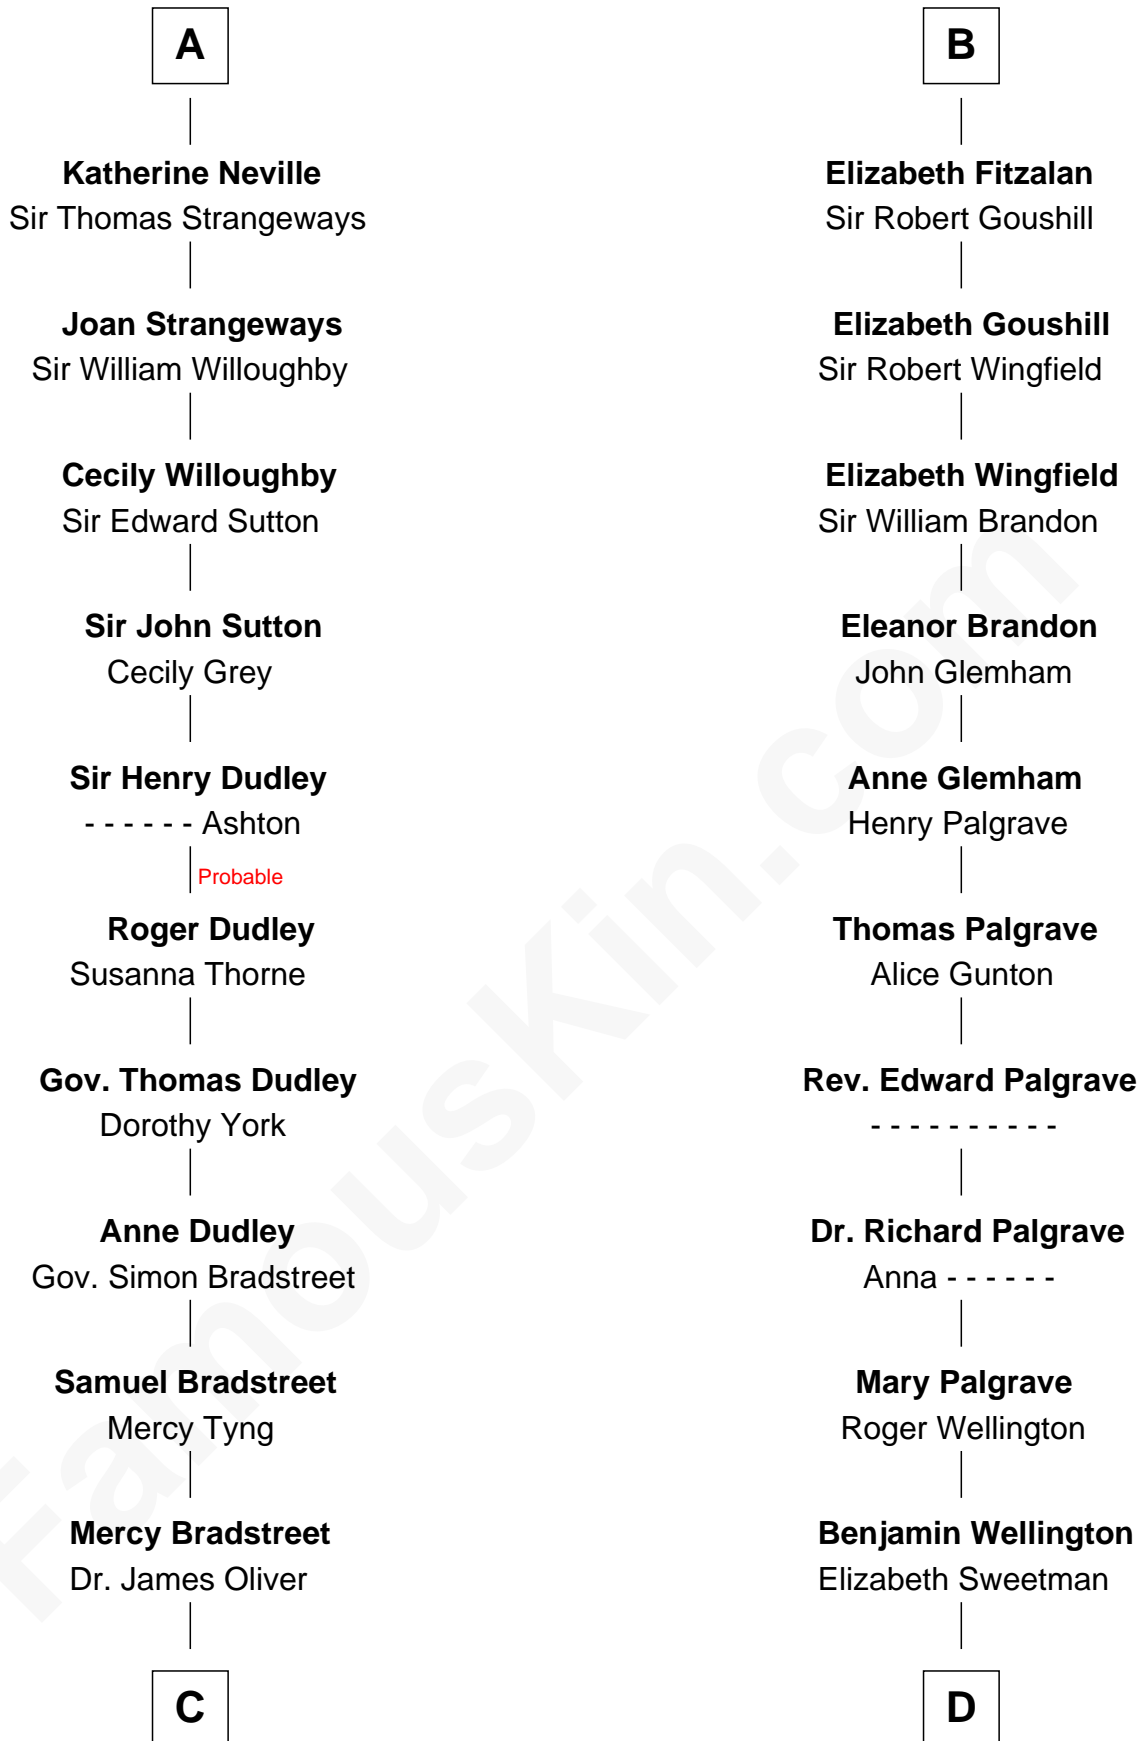

**FamousKin.com**  
**Relationship Chart of**  
**Oliver Wendell Holmes, Jr.**  
*U.S. Supreme Court Justice*

**18th cousin 3 times removed of**

**Roger Sherman**

*Signer of the Declaration of Independence*

**C**

**Sarah Oliver**  
Jacob Wendell

**Oliver Wendell**  
Mary Jackson

**Sarah Wendell**  
Rev. Abiel Holmes

**Oliver Wendell Holmes**  
Amelia Lee Jackson

**Oliver Wendell Holmes, Jr.**  
*U.S. Supreme Court Justice*

**D**

**Mehetable Wellington**  
William Sherman

**Roger Sherman**  
*Signer of Declaration of Independence*

FamousKin.com