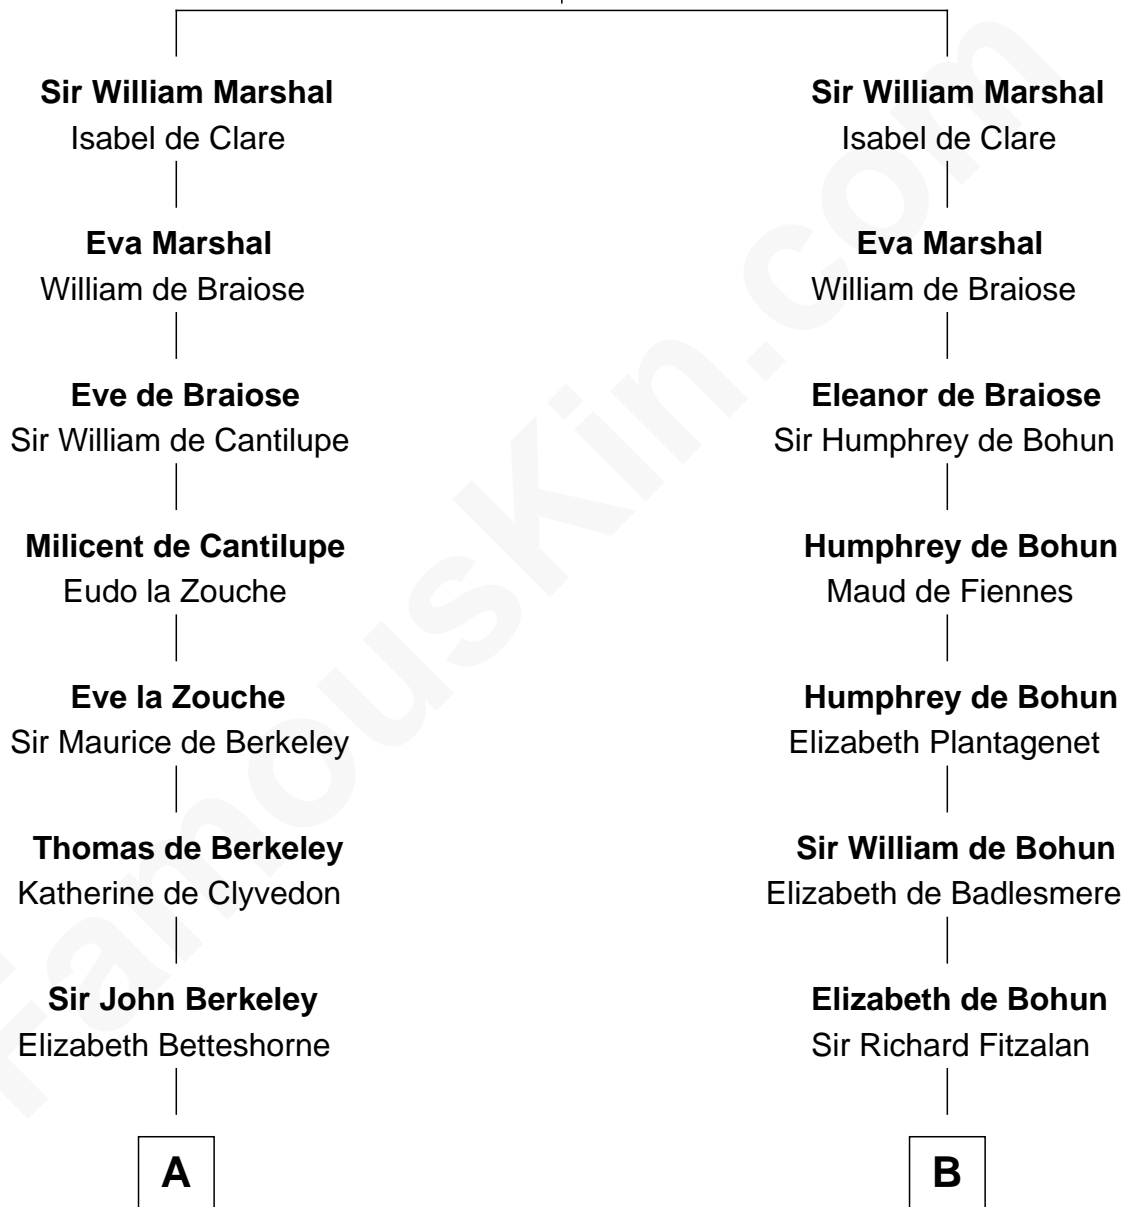

**FamousKin.com**  
**Relationship Chart of**  
**Oliver Wendell Holmes, Jr.**  
*U.S. Supreme Court Justice*

**18th cousin 3 times removed of**

**Roger Sherman**

*Signer of the Declaration of Independence*

**John FitzGilbert**  
 Sybilla of Salisbury

**C**

**Sarah Oliver**  
Jacob Wendell

**Oliver Wendell**  
Mary Jackson

**Sarah Wendell**  
Rev. Abiel Holmes

**Oliver Wendell Holmes**  
Amelia Lee Jackson

**Oliver Wendell Holmes, Jr.**  
*U.S. Supreme Court Justice*

**D**

**Mehetable Wellington**  
William Sherman

**Roger Sherman**  
*Signer of Declaration of Independence*

FamousKin.com