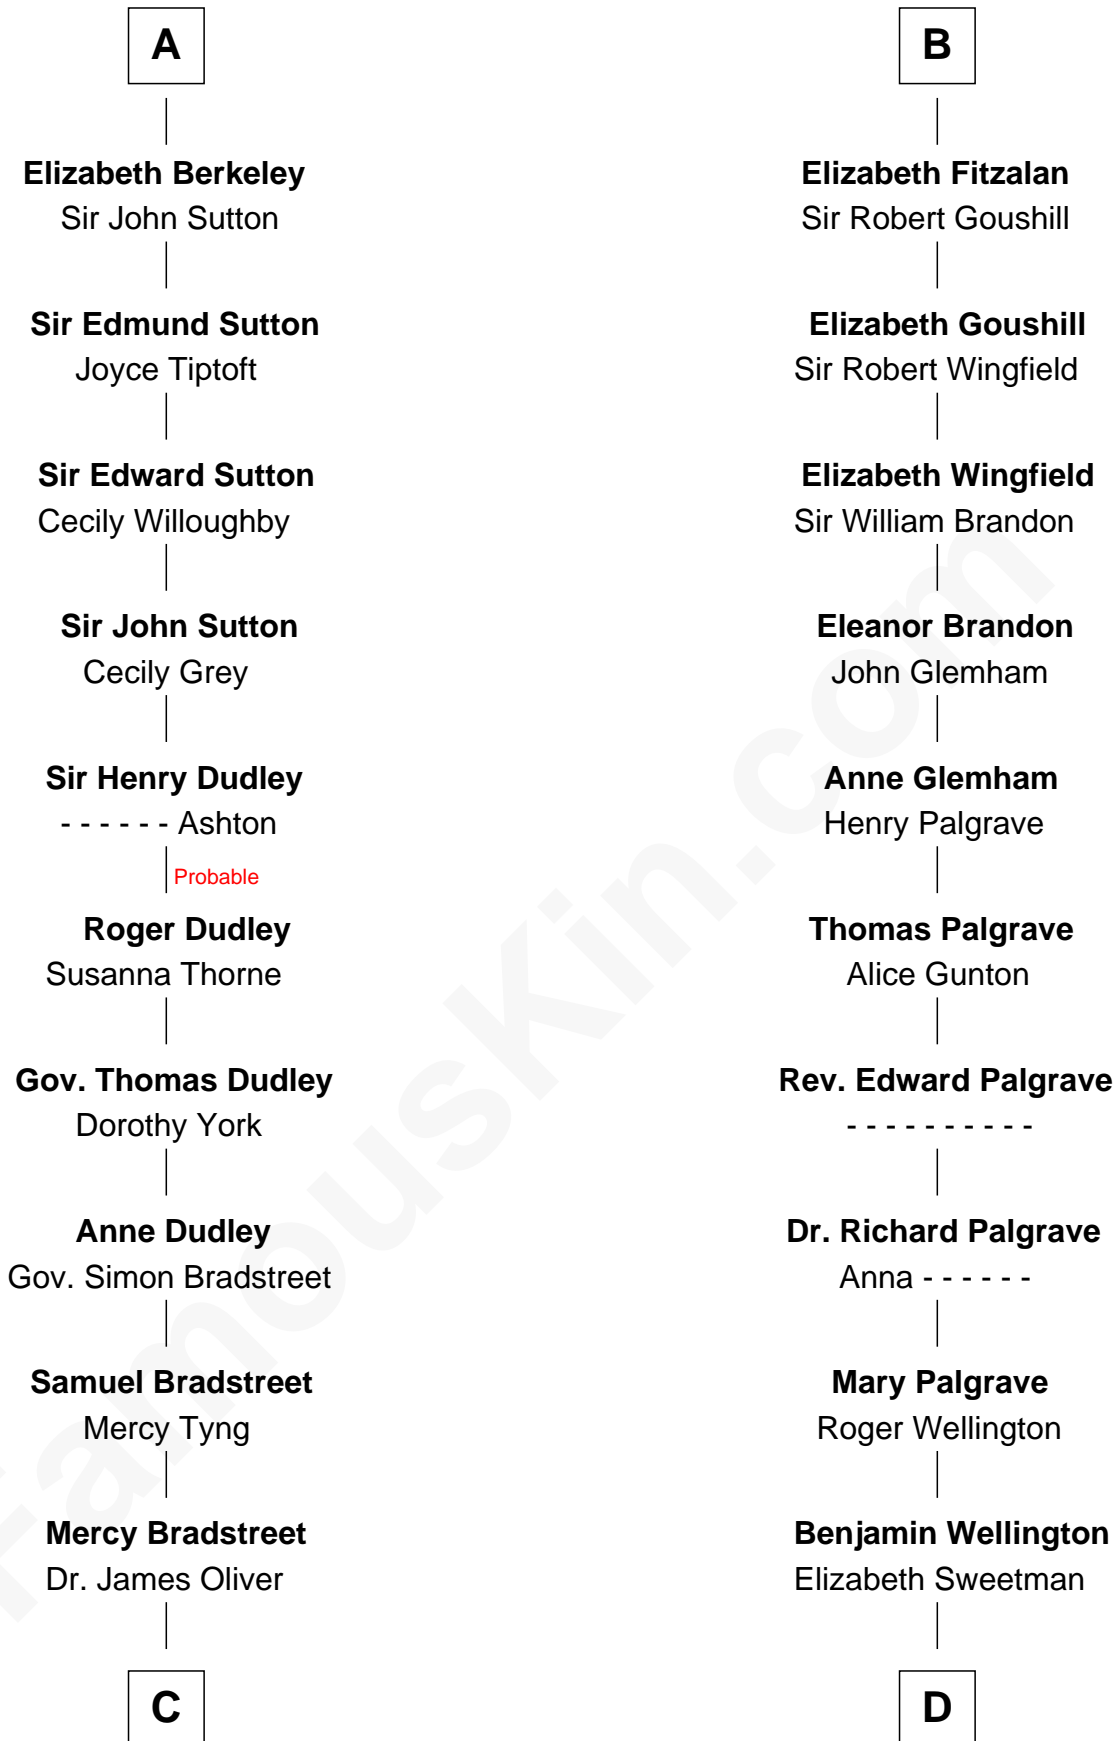

**FamousKin.com**  
**Relationship Chart of**  
**Oliver Wendell Holmes, Jr.**  
*U.S. Supreme Court Justice*

**18th cousin 3 times removed of**

**Roger Sherman**

*Signer of the Declaration of Independence*

**John FitzGilbert**  
 Sybilla of Salisbury

**C**

**Sarah Oliver**  
Jacob Wendell

**Oliver Wendell**  
Mary Jackson

**Sarah Wendell**  
Rev. Abiel Holmes

**Oliver Wendell Holmes**  
Amelia Lee Jackson

**Oliver Wendell Holmes, Jr.**  
*U.S. Supreme Court Justice*

**D**

**Mehetable Wellington**  
William Sherman

**Roger Sherman**  
*Signer of Declaration of Independence*

FamousKin.com