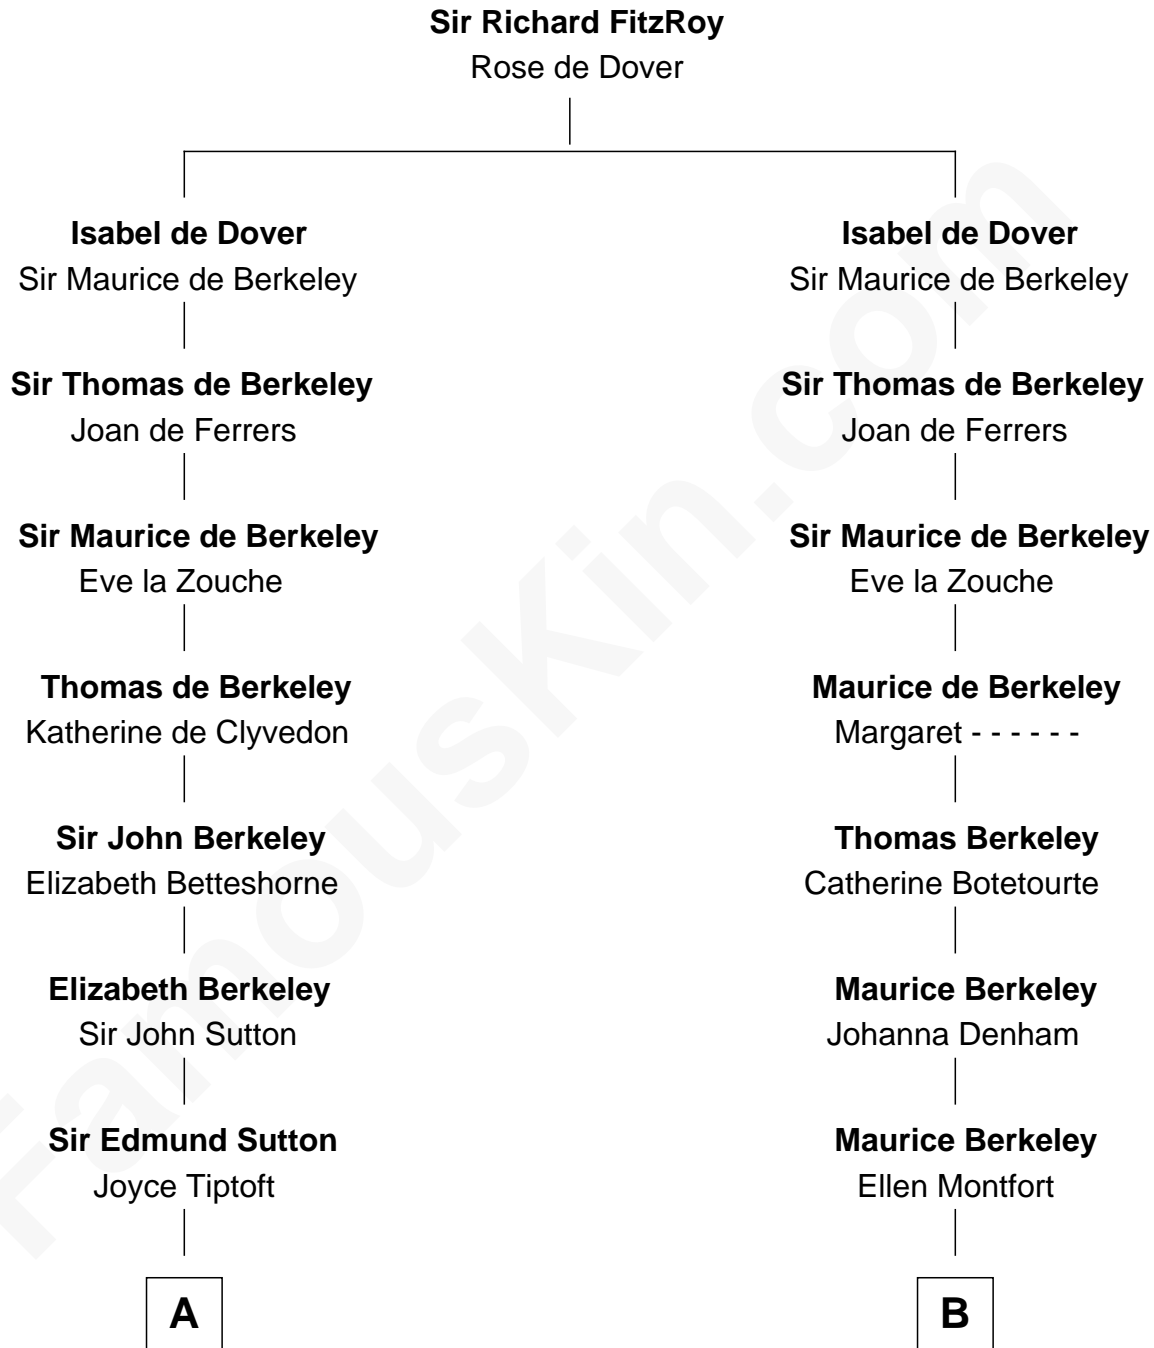

FamousKin.com
Relationship Chart of
Oliver Wendell Holmes, Jr.
U.S. Supreme Court Justice

19th cousin 2 times removed of
General Douglas MacArthur
U.S. Army - World War II

C

Sarah Wendell
Rev. Abiel Holmes

Oliver Wendell Holmes
Amelia Lee Jackson

Oliver Wendell Holmes, Jr.
U.S. Supreme Court Justice

D

Benjamin Belcher
Sarah Barney

Benjamin Barney Belcher
Olive - - - - -

Aurelia Belcher
Arthur MacArthur

Gen. Arthur MacArthur
Mary Pinckney Hardy