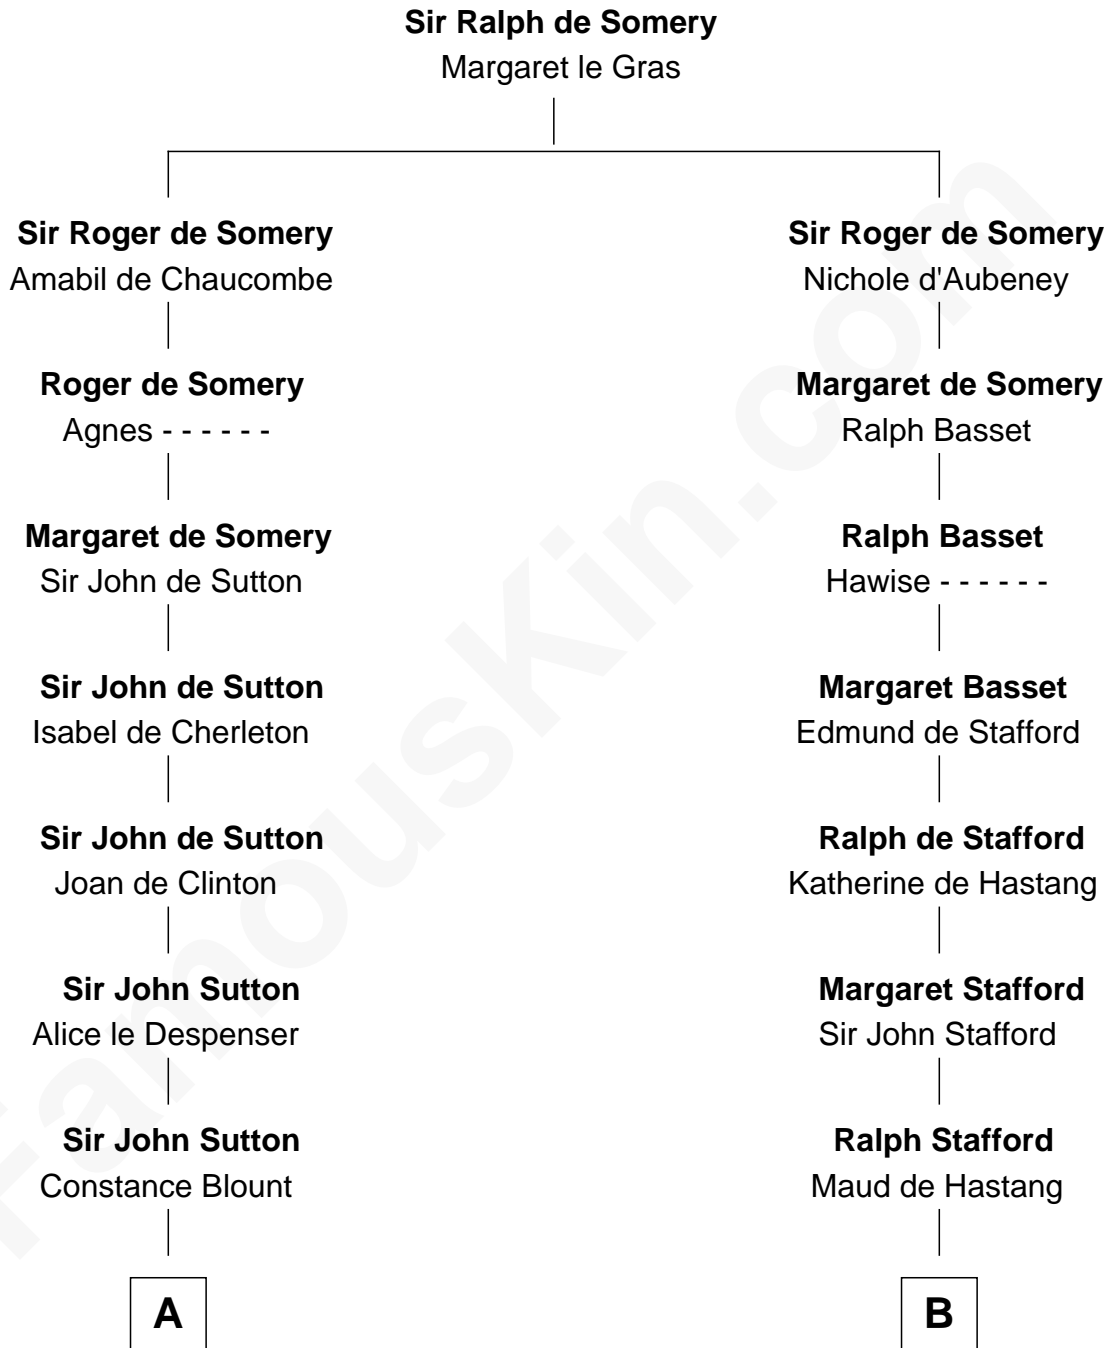

**FamousKin.com**  
**Relationship Chart of**  
**Oliver Wendell Holmes, Jr.**  
*U.S. Supreme Court Justice*

18th cousin 3 times removed of

**William Ellery**

*Signer of the Declaration of Independence*

**C**

**Sarah Oliver**  
Jacob Wendell

**Oliver Wendell**  
Mary Jackson

**Sarah Wendell**  
Rev. Abiel Holmes

**Oliver Wendell Holmes**  
Amelia Lee Jackson

**Oliver Wendell Holmes, Jr.**  
*U.S. Supreme Court Justice*

**D**

**Elizabeth Almy**  
William Ellery

**William Ellery**  
*Signer of Declaration of Independence*

FamousKin.com