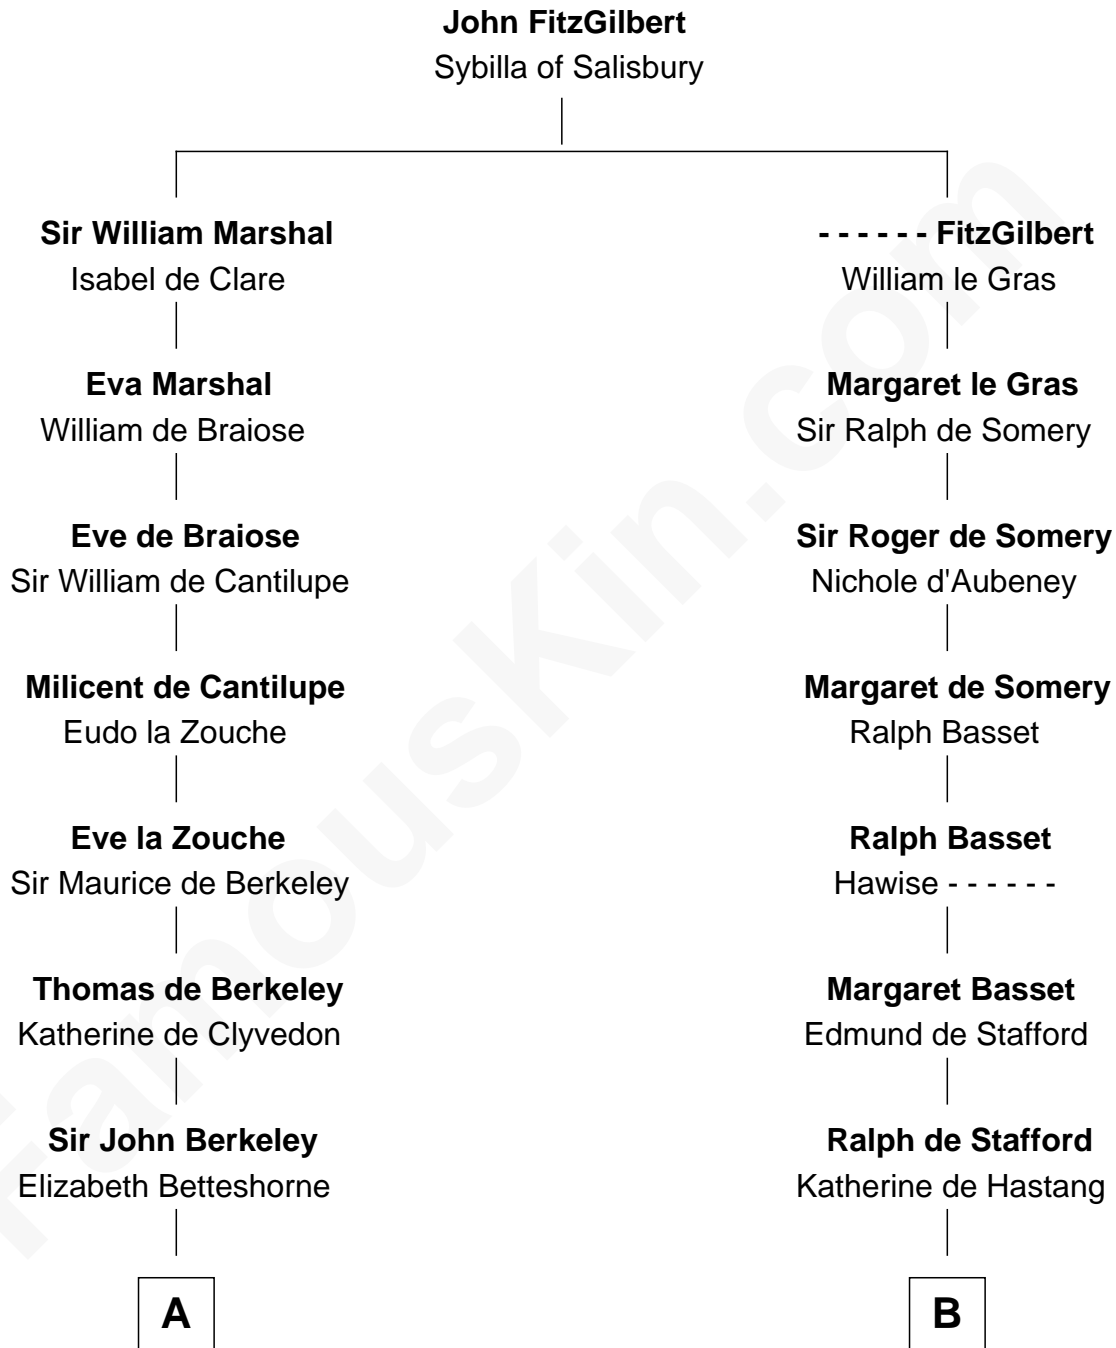

FamousKin.com
Relationship Chart of
Oliver Wendell Holmes, Jr.
U.S. Supreme Court Justice

20th cousin 1 time removed of

William Ellery

Signer of the Declaration of Independence

C

Sarah Oliver
Jacob Wendell

Oliver Wendell
Mary Jackson

Sarah Wendell
Rev. Abiel Holmes

Oliver Wendell Holmes
Amelia Lee Jackson

Oliver Wendell Holmes, Jr.
U.S. Supreme Court Justice

D

Christopher Almy
Elizabeth Cornell

Col. Job Almy
Ann Lawton