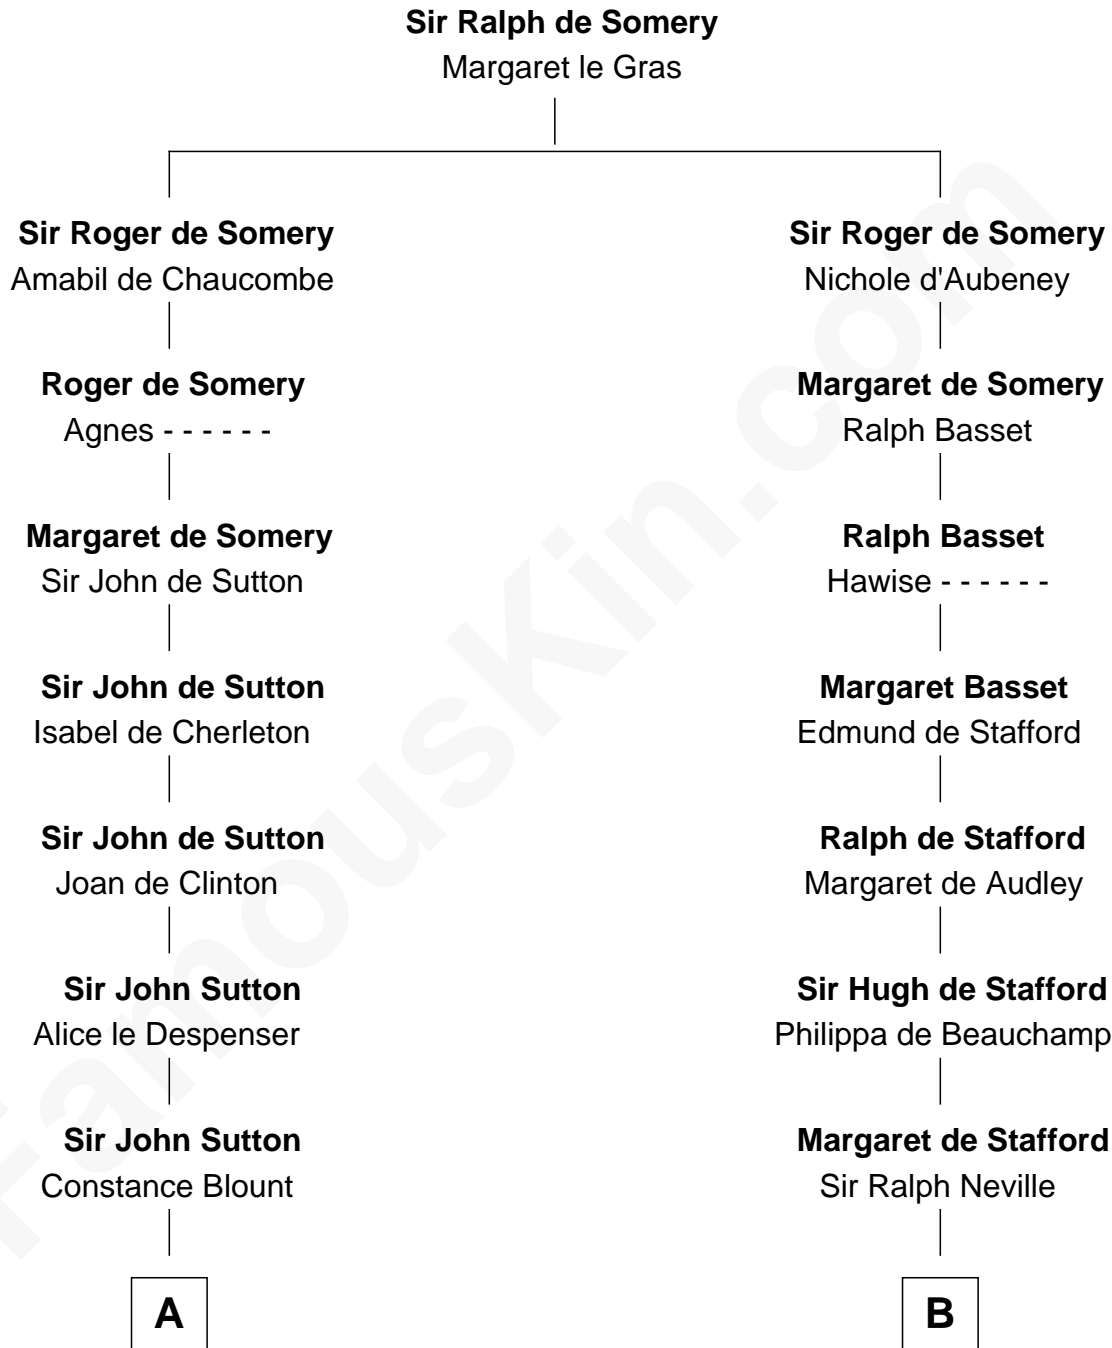

**FamousKin.com**  
**Relationship Chart of**  
**Oliver Wendell Holmes, Jr.**  
*U.S. Supreme Court Justice*

20th cousin 1 time removed of

**Fletcher Christian**  
*Leader of the mutiny on the Bounty*

**C**

**Sarah Oliver**  
Jacob Wendell

**Oliver Wendell**  
Mary Jackson

**Sarah Wendell**  
Rev. Abiel Holmes

**Oliver Wendell Holmes**  
Amelia Lee Jackson

**Oliver Wendell Holmes, Jr.**  
*U.S. Supreme Court Justice*

**D**

**Eleanor Kirkby**  
Humphrey Senhouse

**Bridget Senhouse**  
John Christian

**Charles Christian**  
Anne Dixon

**Fletcher Christian**  
*Leader of the mutiny on the Bounty*