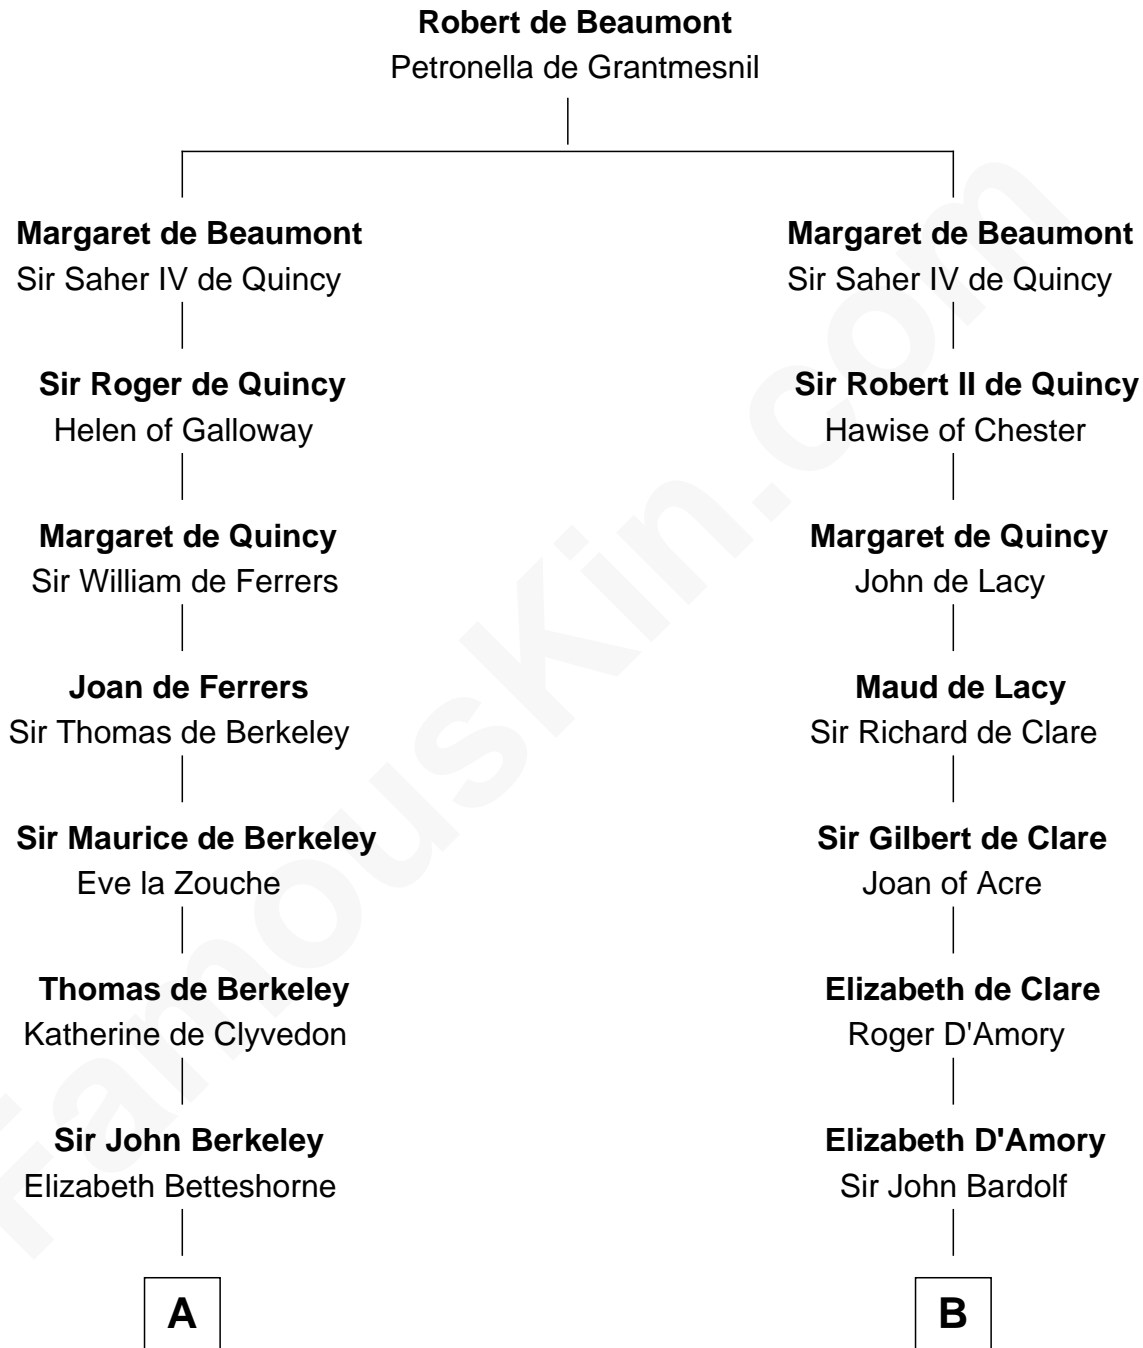

FamousKin.com
Relationship Chart of
Oliver Wendell Holmes, Jr.
U.S. Supreme Court Justice

20th cousin 1 time removed of

Fletcher Christian
Leader of the mutiny on the Bounty

C

Sarah Oliver
Jacob Wendell

Oliver Wendell
Mary Jackson

Fletcher Christian
Leader of the mutiny on the Bounty