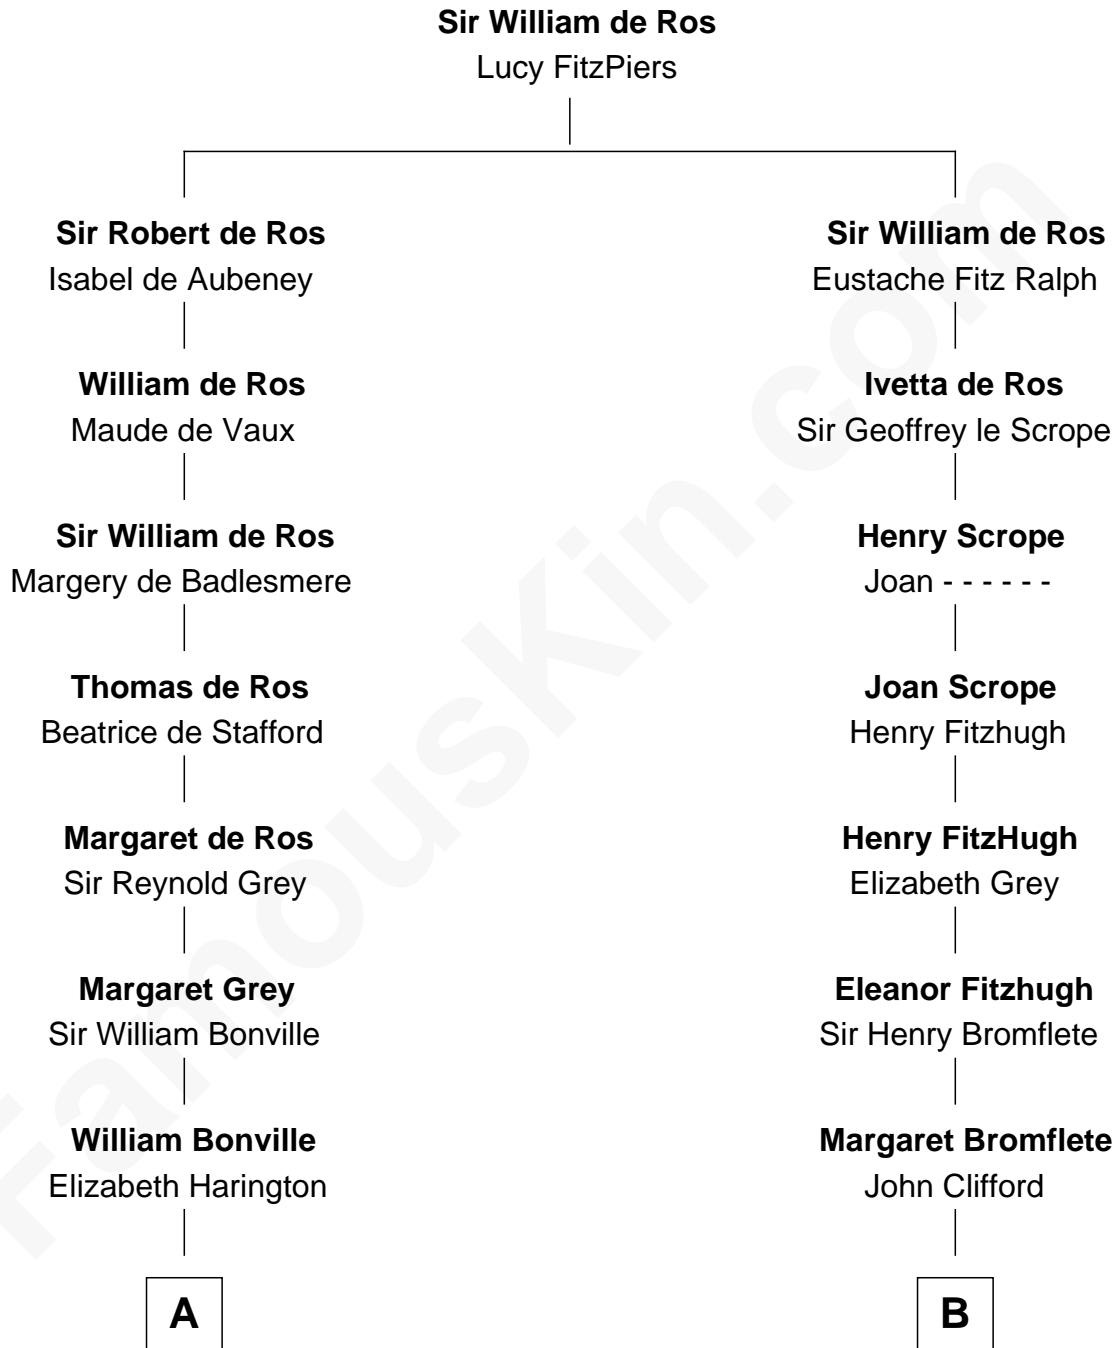

**FamousKin.com**  
**Relationship Chart of**  
**Oliver Wendell Holmes, Jr.**  
*U.S. Supreme Court Justice*

**17th cousin 3 times removed of**

**Fletcher Christian**  
*Leader of the mutiny on the Bounty*

**C**

—  
**Oliver Wendell**

Mary Jackson

—  
**Sarah Wendell**

Rev. Abiel Holmes

—  
**Oliver Wendell Holmes**

Amelia Lee Jackson

—  
**Oliver Wendell Holmes, Jr.**

*U.S. Supreme Court Justice*

FamousKin.com