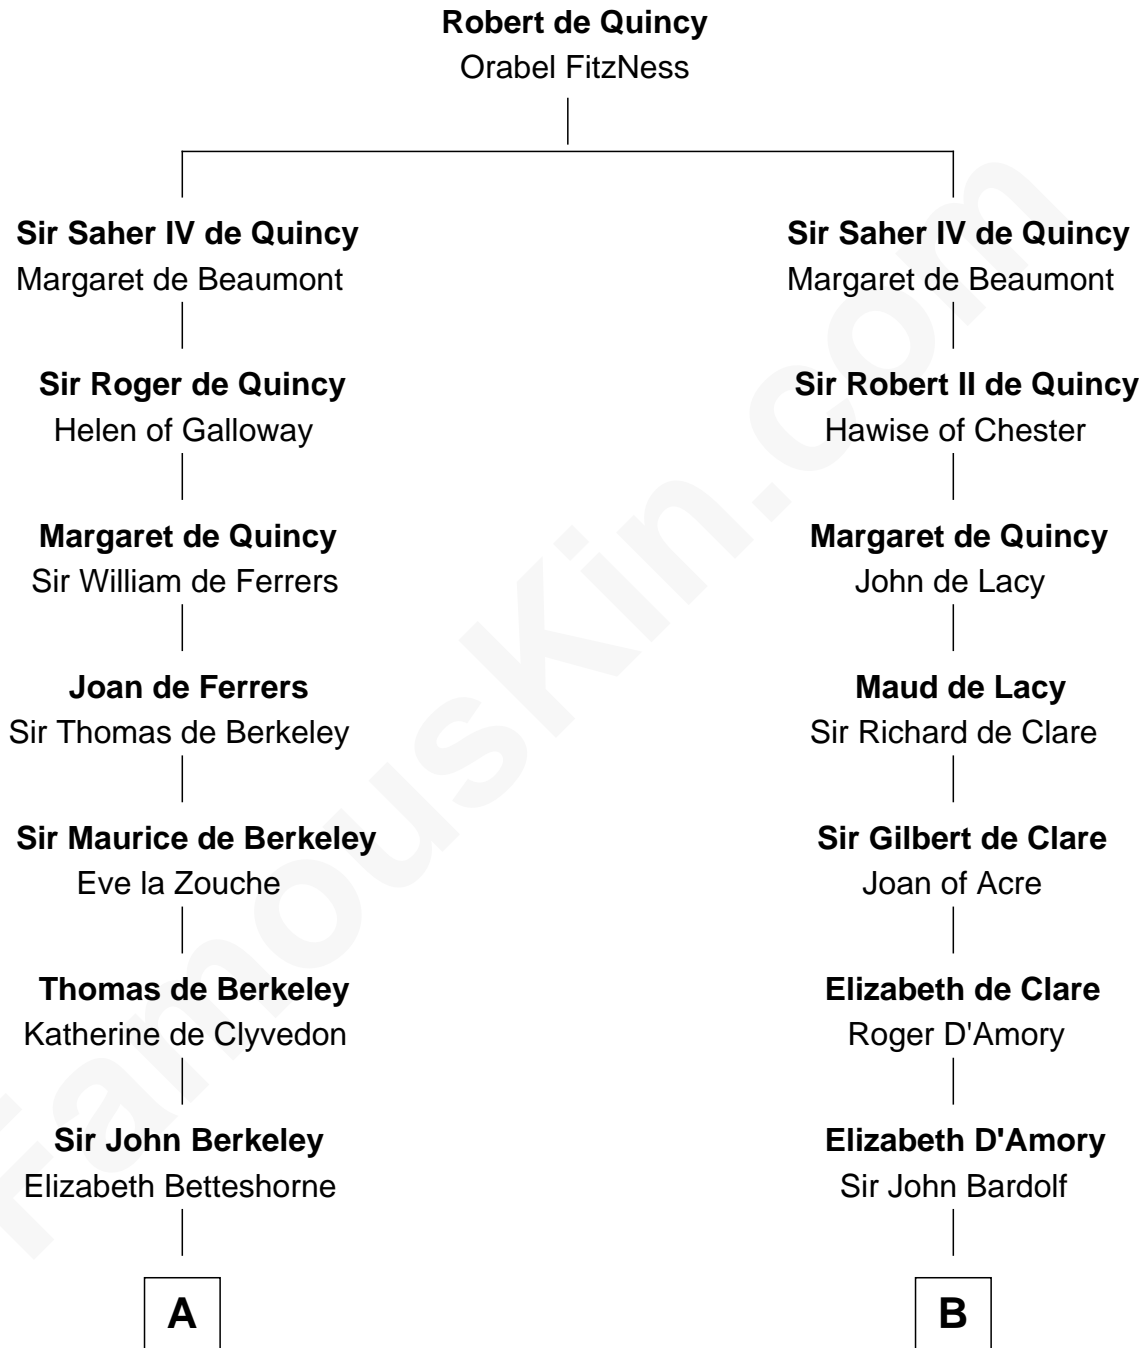

FamousKin.com
Relationship Chart of
Oliver Wendell Holmes, Jr.
U.S. Supreme Court Justice

20th cousin 1 time removed of

Fletcher Christian
Leader of the mutiny on the Bounty

C

Sarah Oliver
Jacob Wendell

Oliver Wendell
Mary Jackson

Fletcher Christian
Leader of the mutiny on the Bounty