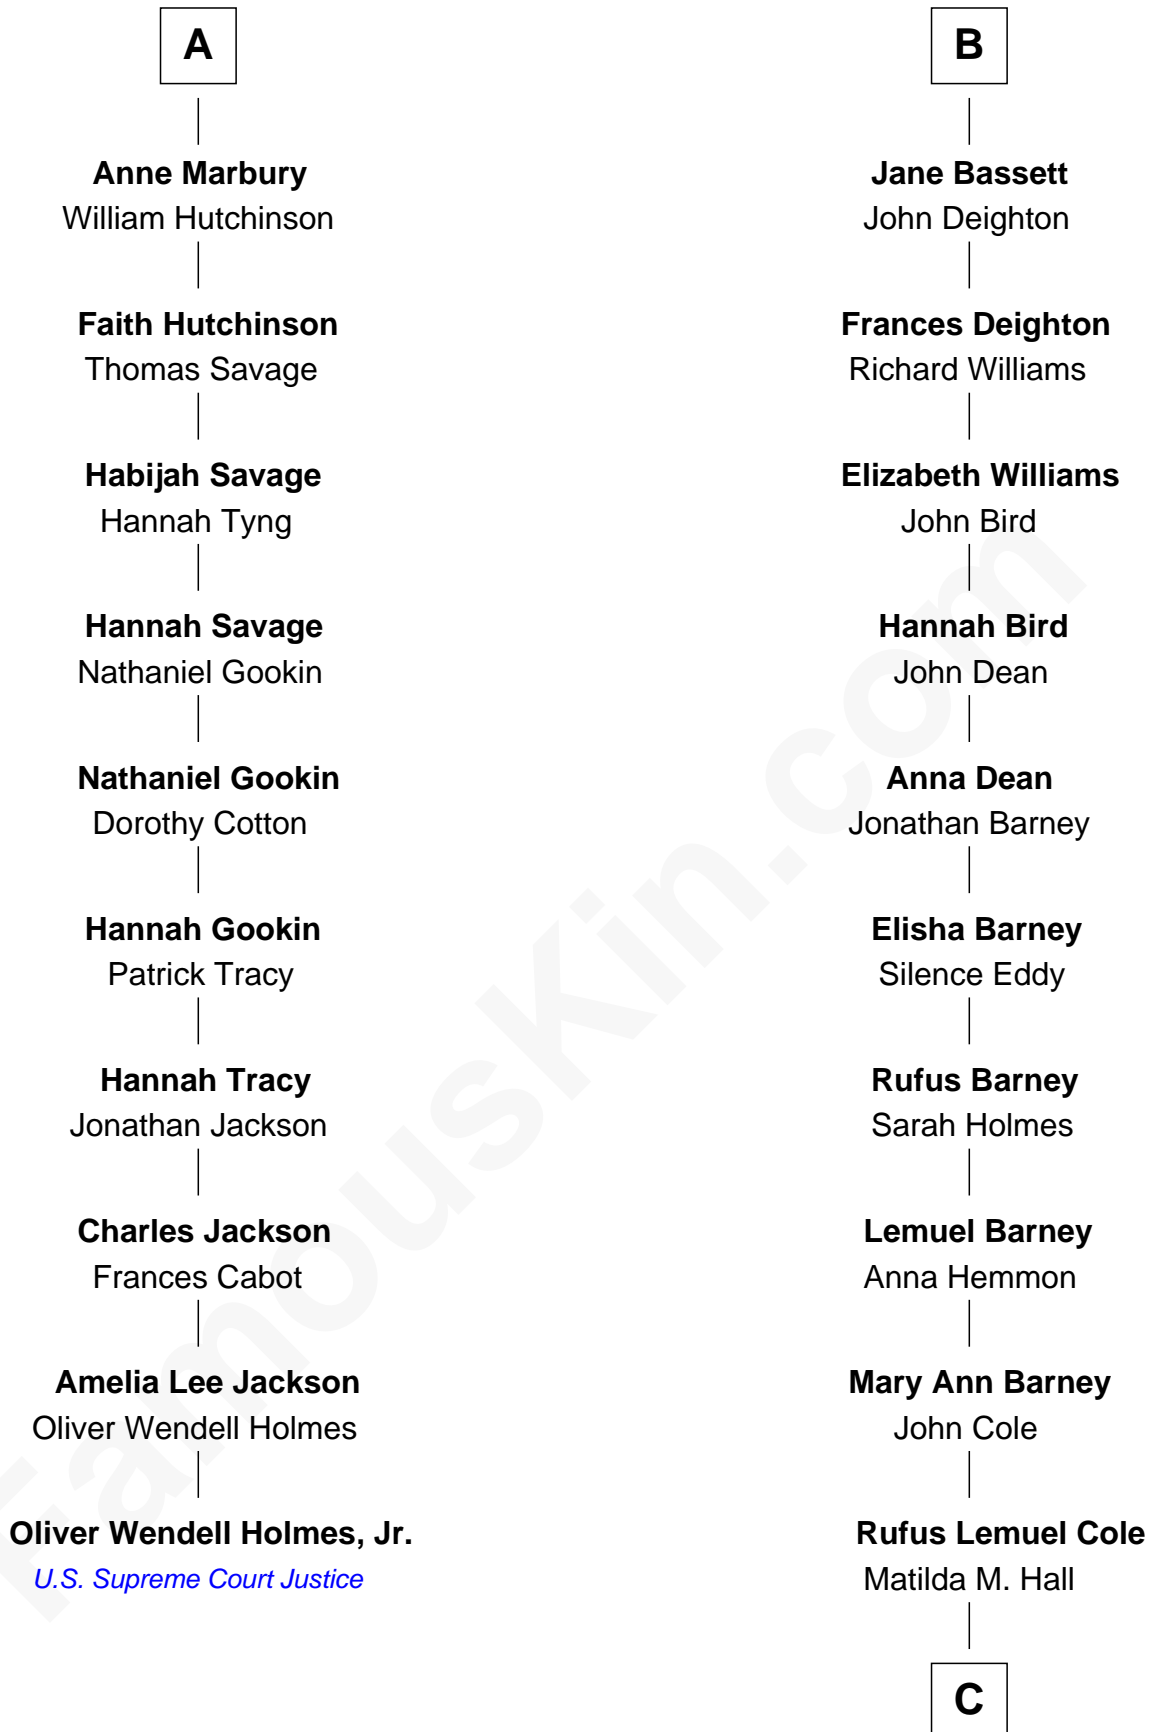

FamousKin.com
Relationship Chart of
Oliver Wendell Holmes, Jr.
U.S. Supreme Court Justice

16th cousin 4 times removed of

Michael Lookinland
TV Actor

C

Nellie M. Cole

John Andrew Lookinland

Orrin Paul Lookinland

Madeline Tait

Paul Russell Lookinland

Karen Ruth McKinney

Michael Lookinland

TV Actor

FamousKin.com